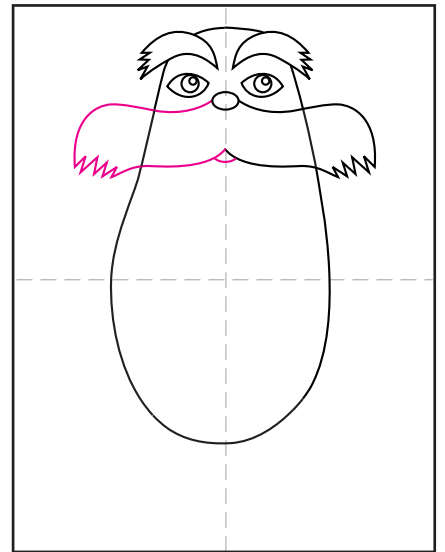

How to Draw the Lorax

1. Draw a large kind of potato shape.

2. Add two large almond shapes at top.

3. Draw the inside circles for the eyes.

4. Draw two bushy eyebrows.

5. Erase inside brows, draw circle nose and draw right mustache shape.

6. Draw the left mustache shape and a mouth line.

7. Erase the inside lines, draw two arms.

8. Draw two feet, erase the inside lines.

9. Trace with a marker and color.

The Lorax