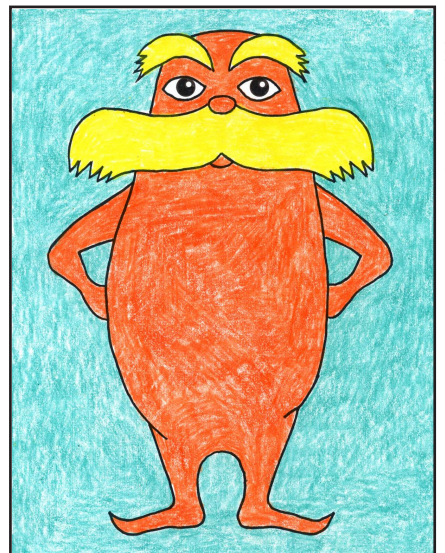

How to Draw the Lorax

1. Draw a large kind of potato shape.

2. Add two large almond shapes at top.

3. Draw the inside circles for the eyes.

4. Draw two bushy eyebrows.

5. Erase inside brows, draw circle nose and draw right mustache shape.

6. Draw the left mustache shape and a mouth line.

7. Erase the inside lines, draw two arms.

8. Draw two feet, erase the inside lines.

9. Trace with a marker and color.

The Lorax