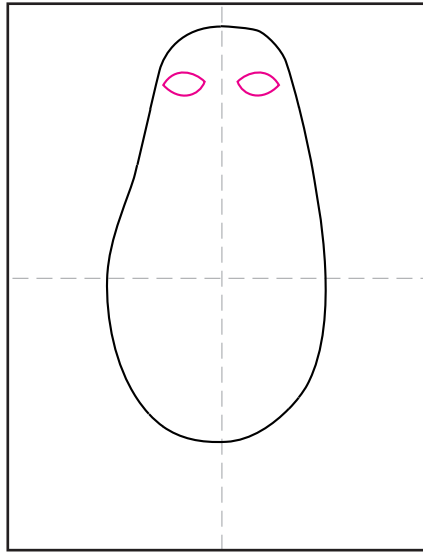

How to Draw the Lorax

1. Draw a large kind of potato shape.

2. Add two large almond shapes at top.

3. Draw the inside circles for the eyes.

4. Draw two bushy eyebrows.

5. Erase inside brows, draw circle nose and draw right mustache shape.

6. Draw the left mustache shape and a mouth line.

7. Erase the inside lines, draw two arms.

8. Draw two feet, erase the inside lines.

9. Trace with a marker and color.

The Lorax