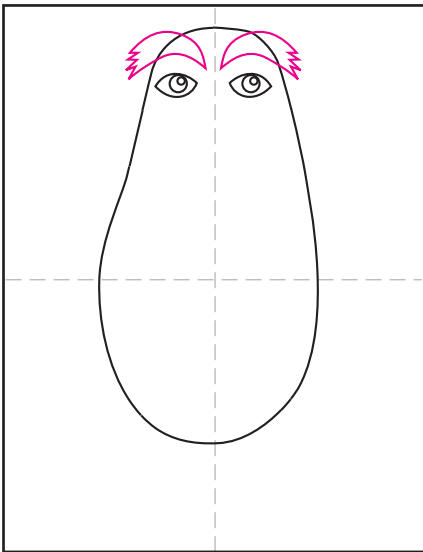

How to Draw the Lorax

1. Draw a large kind of potato shape.

2. Add two large almond shapes at top.

3. Draw the inside circles for the eyes.

4. Draw two bushy eyebrows.

5. Erase inside brows, draw circle nose and draw right mustache shape.

6. Draw the left mustache shape and a mouth line.

7. Erase the inside lines, draw two arms.

8. Draw two feet, erase the inside lines.

9. Trace with a marker and color.

The Lorax