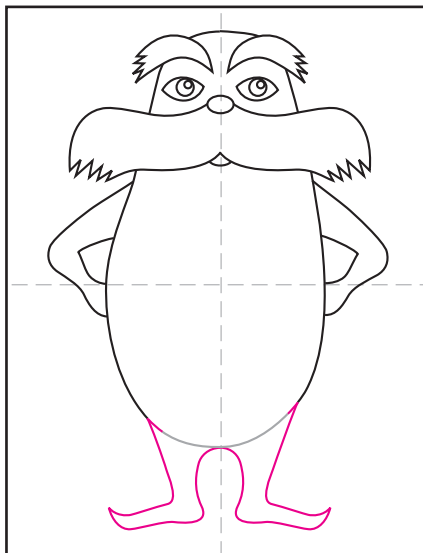

How to Draw the Lorax

1. Draw a large kind of potato shape.

2. Add two large almond shapes at top.

3. Draw the inside circles for the eyes.

4. Draw two bushy eyebrows.

5. Erase inside brows, draw circle nose and draw right mustache shape.

6. Draw the left mustache shape and a mouth line.

7. Erase the inside lines, draw two arms.

8. Draw two feet, erase the inside lines.

9. Trace with a marker and color.

The Lorax