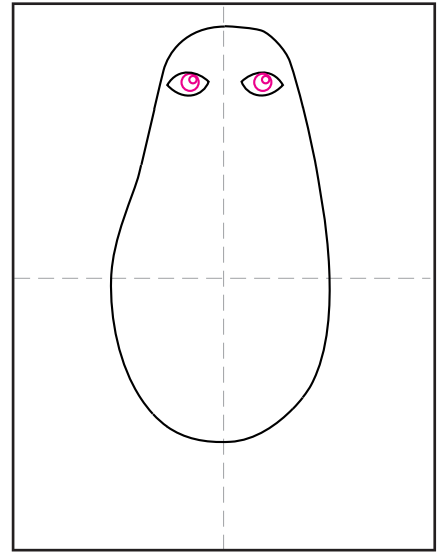

How to Draw the Lorax

1. Draw a large kind of potato shape.

2. Add two large almond shapes at top.

3. Draw the inside circles for the eyes.

4. Draw two bushy eyebrows.

5. Erase inside brows, draw circle nose and draw right mustache shape.

6. Draw the left mustache shape and a mouth line.

7. Erase the inside lines, draw two arms.

8. Draw two feet, erase the inside lines.

9. Trace with a marker and color.

The Lorax