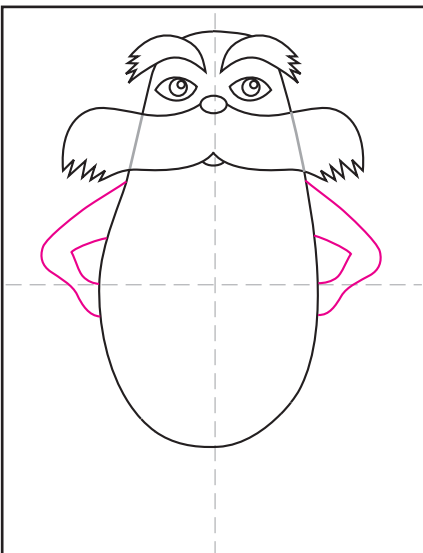

How to Draw the Lorax

1. Draw a large kind of potato shape.

2. Add two large almond shapes at top.

3. Draw the inside circles for the eyes.

4. Draw two bushy eyebrows.

5. Erase inside brows, draw circle nose and draw right mustache shape.

6. Draw the left mustache shape and a mouth line.

7. Erase the inside lines, draw two arms.

8. Draw two feet, erase the inside lines.

9. Trace with a marker and color.

The Lorax