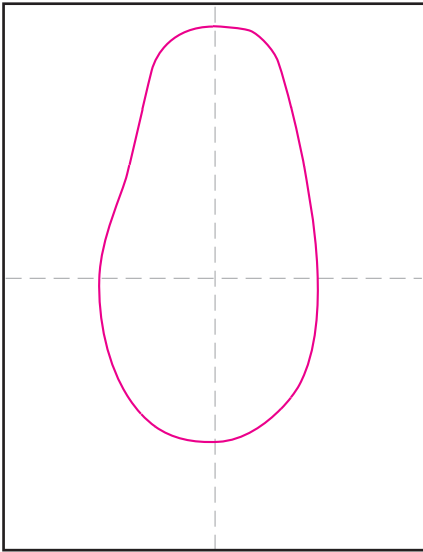

How to Draw the Lorax

1. Draw a large kind of potato shape.

2. Add two large almond shapes at top.

3. Draw the inside circles for the eyes.

4. Draw two bushy eyebrows.

5. Erase inside brows, draw circle nose and draw right mustache shape.

6. Draw the left mustache shape and a mouth line.

7. Erase the inside lines, draw two arms.

8. Draw two feet, erase the inside lines.

9. Trace with a marker and color.

The Lorax