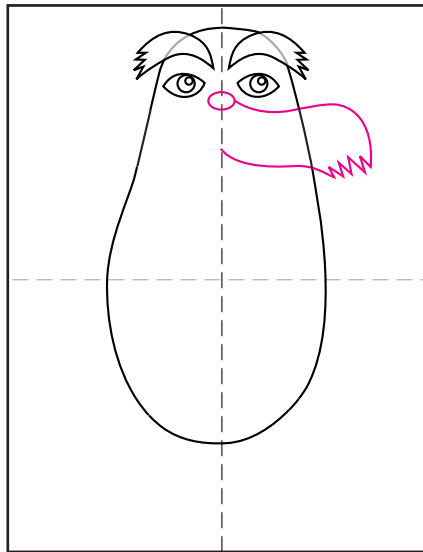

How to Draw the Lorax

1. Draw a large kind of potato shape.

2. Add two large almond shapes at top.

3. Draw the inside circles for the eyes.

4. Draw two bushy eyebrows.

5. Erase inside brows, draw circle nose and draw right mustache shape.

6. Draw the left mustache shape and a mouth line.

7. Erase the inside lines, draw two arms.

8. Draw two feet, erase the inside lines.

9. Trace with a marker and color.

The Lorax