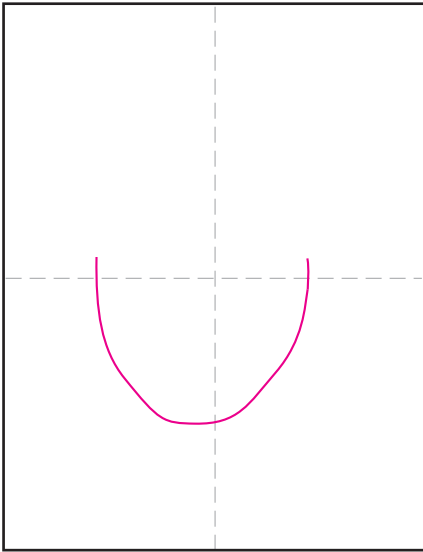

How to Draw Anne Frank

1. Start the bottom of the face.

2. Add the two eyes inside.

3. Draw the mouth.

4. Add teeth, nose and eyebrows.

5. Draw the hairline on top

6. Add the neck and shoulders.

7. Draw Ann's hair.

8. Draw A-N-N-E in block letters.

9. Trace with a marker and color.

Anne Frank