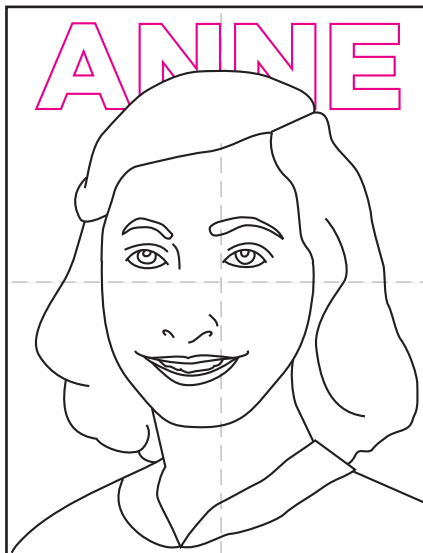

How to Draw Anne Frank

1. Start the bottom of the face.

2. Add the two eyes inside.

3. Draw the mouth.

4. Add teeth, nose and eyebrows.

5. Draw the hairline on top

6. Add the neck and shoulders.

7. Draw Ann's hair.

8. Draw A-N-N-E in block letters.

9. Trace with a marker and color.

Anne Frank