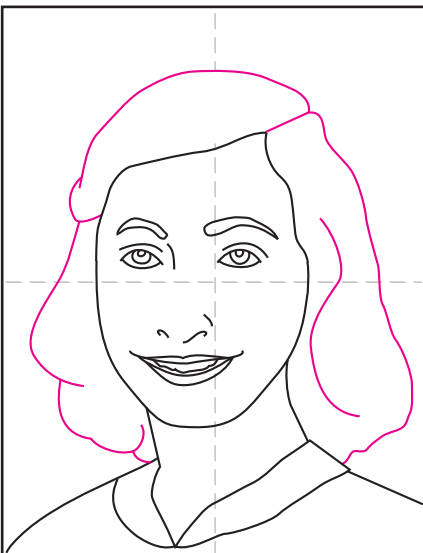

How to Draw Anne Frank

1. Start the bottom of the face.

2. Add the two eyes inside.

3. Draw the mouth.

4. Add teeth, nose and eyebrows.

5. Draw the hairline on top

6. Add the neck and shoulders.

7. Draw Ann's hair.

8. Draw A-N-N-E in block letters.

9. Trace with a marker and color.

Anne Frank