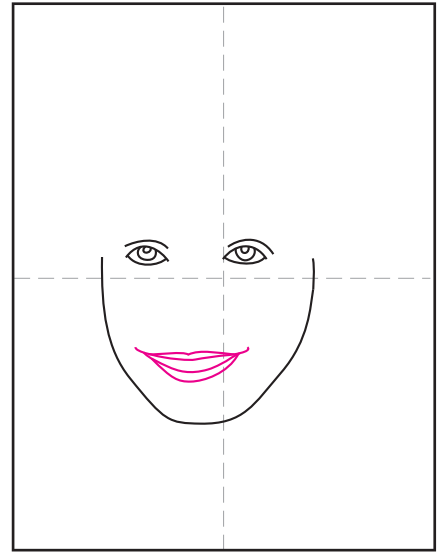

How to Draw Anne Frank

1. Start the bottom of the face.

2. Add the two eyes inside.

3. Draw the mouth.

4. Add teeth, nose and eyebrows.

5. Draw the hairline on top

6. Add the neck and shoulders.

7. Draw Ann's hair.

8. Draw A-N-N-E in block letters.

9. Trace with a marker and color.

Anne Frank