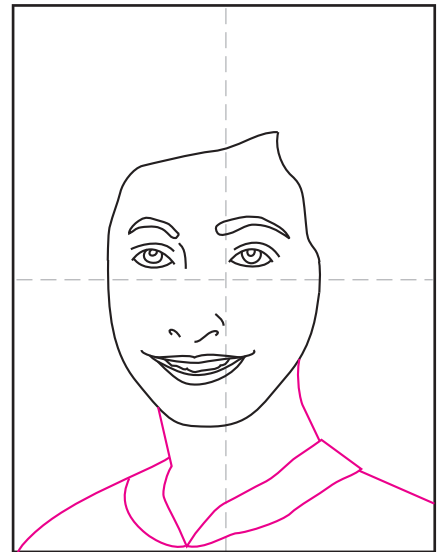

How to Draw Anne Frank

1. Start the bottom of the face.

2. Add the two eyes inside.

3. Draw the mouth.

4. Add teeth, nose and eyebrows.

5. Draw the hairline on top

6. Add the neck and shoulders.

7. Draw Ann's hair.

8. Draw A-N-N-E in block letters.

9. Trace with a marker and color.

Anne Frank