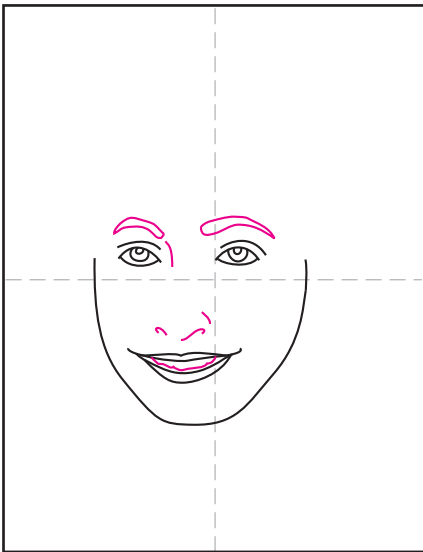

How to Draw Anne Frank

1. Start the bottom of the face.

2. Add the two eyes inside.

3. Draw the mouth.

4. Add teeth, nose and eyebrows.

5. Draw the hairline on top

6. Add the neck and shoulders.

7. Draw Ann's hair.

8. Draw A-N-N-E in block letters.

9. Trace with a marker and color.

Anne Frank