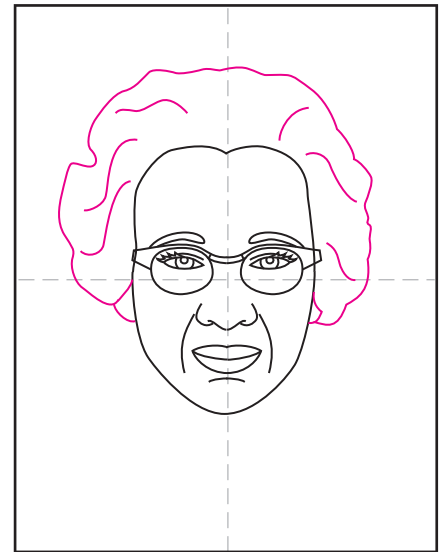

How to Draw Katherine Johnson

1. Start with a face shape.

2. Add two eyes.

3. Draw glasses around the eyes.

4. Add the eyebrows and nose.

5. Draw the mouth and add cheek lines.

6. Add hair around the head.

7. Draw the collar and shoulders.

8. Add name in big block letters.

9. Trace with a marker and color.

Katherine Johnson

KATHERINE