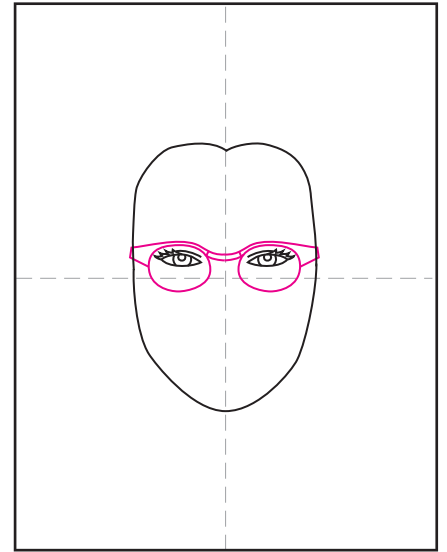

How to Draw Katherine Johnson

1. Start with a face shape.

2. Add two eyes.

3. Draw glasses around the eyes.

4. Add the eyebrows and nose.

5. Draw the mouth and add cheek lines.

6. Add hair around the head.

7. Draw the collar and shoulders.

8. Add name in big block letters.

9. Trace with a marker and color.

Katherine Johnson

KATHERINE