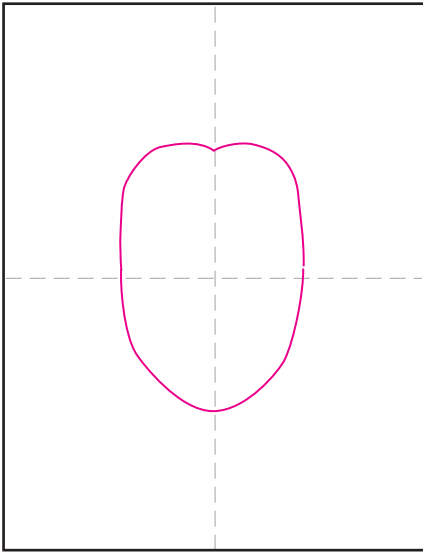

How to Draw Katherine Johnson

1. Start with a face shape.

2. Add two eyes.

3. Draw glasses around the eyes.

4. Add the eyebrows and nose.

5. Draw the mouth and add cheek lines.

6. Add hair around the head.

7. Draw the collar and shoulders.

8. Add name in big block letters.

9. Trace with a marker and color.

Katherine Johnson

KATHERINE