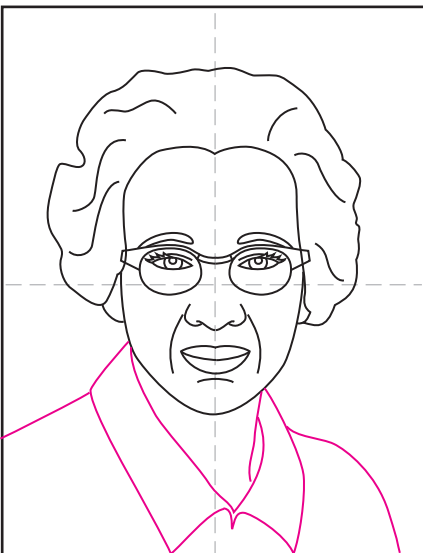

How to Draw Katherine Johnson

1. Start with a face shape.

2. Add two eyes.

3. Draw glasses around the eyes.

4. Add the eyebrows and nose.

5. Draw the mouth and add cheek lines.

6. Add hair around the head.

7. Draw the collar and shoulders.

8. Add name in big block letters.

9. Trace with a marker and color.

Katherine Johnson

KATHERINE