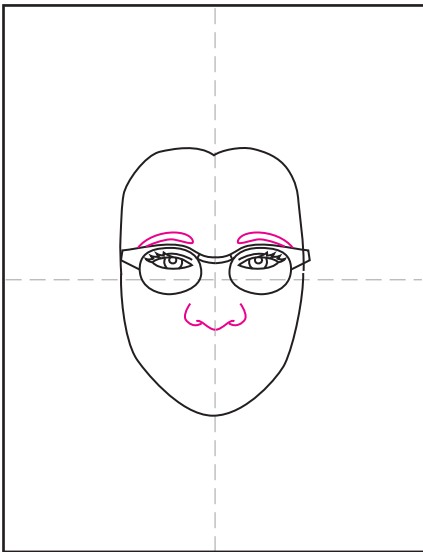

How to Draw Katherine Johnson

1. Start with a face shape.

2. Add two eyes.

3. Draw glasses around the eyes.

4. Add the eyebrows and nose.

5. Draw the mouth and add cheek lines.

6. Add hair around the head.

7. Draw the collar and shoulders.

8. Add name in big block letters.

9. Trace with a marker and color.

Katherine Johnson

KATHERINE