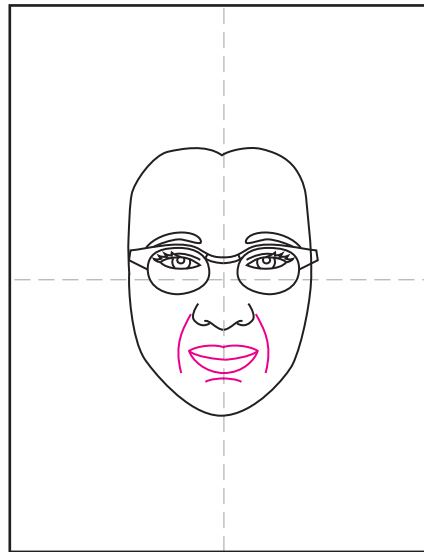

How to Draw Katherine Johnson

1. Start with a face shape.

2. Add two eyes.

3. Draw glasses around the eyes.

4. Add the eyebrows and nose.

5. Draw the mouth and add cheek lines.

6. Add hair around the head.

7. Draw the collar and shoulders.

8. Add name in big block letters.

9. Trace with a marker and color.

Katherine Johnson

KATHERINE