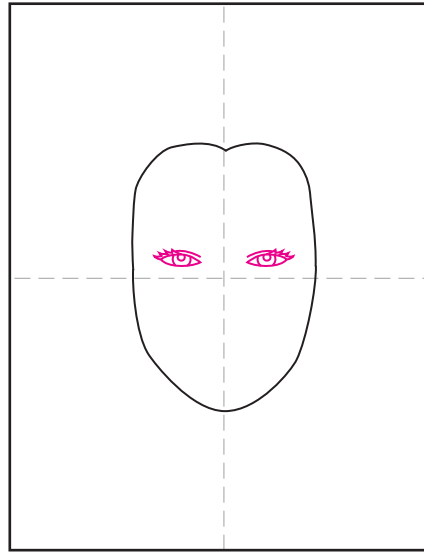

How to Draw Katherine Johnson

1. Start with a face shape.

2. Add two eyes.

3. Draw glasses around the eyes.

4. Add the eyebrows and nose.

5. Draw the mouth and add cheek lines.

6. Add hair around the head.

7. Draw the collar and shoulders.

8. Add name in big block letters.

9. Trace with a marker and color.

Katherine Johnson

KATHERINE