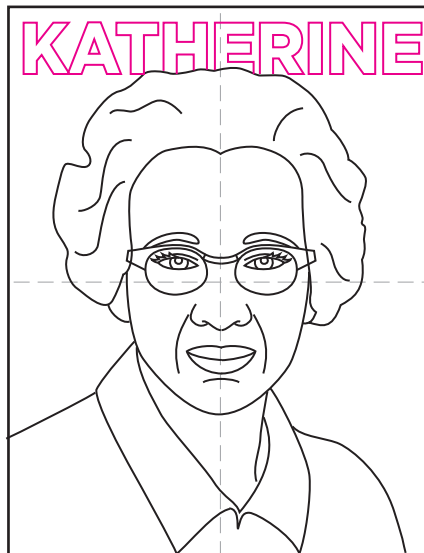

How to Draw Katherine Johnson

1. Start with a face shape.

2. Add two eyes.

3. Draw glasses around the eyes.

4. Add the eyebrows and nose.

5. Draw the mouth and add cheek lines.

6. Add hair around the head.

7. Draw the collar and shoulders.

8. Add name in big block letters.

9. Trace with a marker and color.

Katherine Johnson

KATHERINE