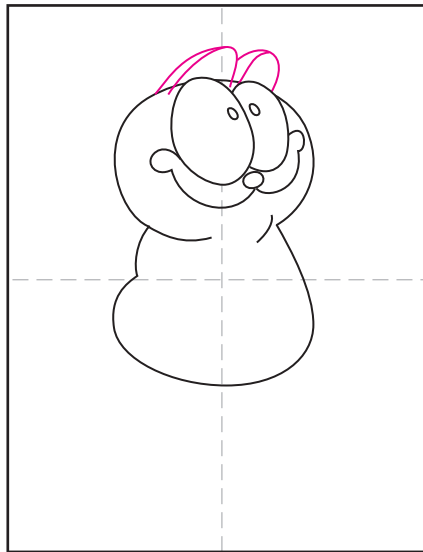

How to Draw Garfield

1. Start with a body shape like this.

2. Add most of a circle for the head.

3. Draw two oval eyes with dots.

4. Add the nose and moustache shape.

5. Draw two ears above the eyes.

6. Add the arm that is hanging down.

7. Draw two cartoon legs.

8. Add the tail. Lightly draw the triangle shapes.

9. Fill triangles with thin black lines, trace the rest with a medium marker and color.

Garfield