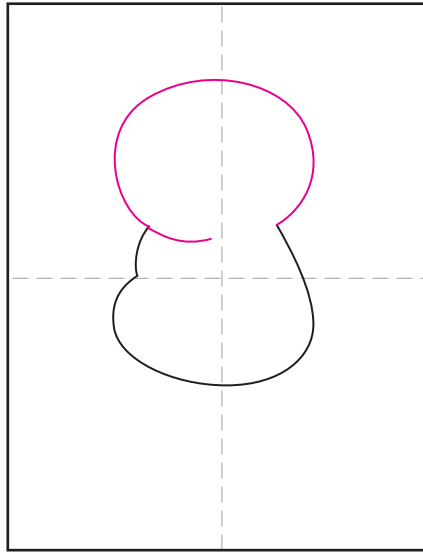

How to Draw Garfield

1. Start with a body shape like this.

2. Add most of a circle for the head.

3. Draw two oval eyes with dots.

4. Add the nose and moustache shape.

5. Draw two ears above the eyes.

6. Add the arm that is hanging down.

7. Draw two cartoon legs.

8. Add the tail. Lightly draw the triangle shapes.

9. Fill triangles with thin black lines, trace the rest with a medium marker and color.

Garfield