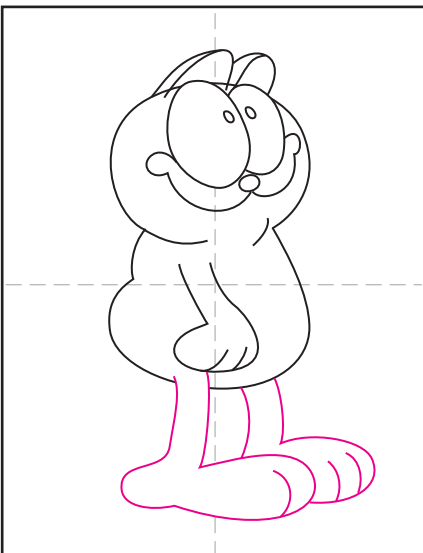

How to Draw Garfield

1. Start with a body shape like this.

2. Add most of a circle for the head.

3. Draw two oval eyes with dots.

4. Add the nose and moustache shape.

5. Draw two ears above the eyes.

6. Add the arm that is hanging down.

7. Draw two cartoon legs.

8. Add the tail. Lightly draw the triangle shapes.

9. Fill triangles with thin black lines, trace the rest with a medium marker and color.

Garfield