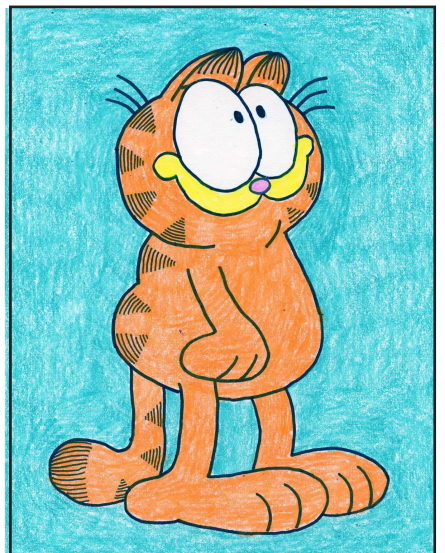

How to Draw Garfield

1. Start with a body shape like this.

2. Add most of a circle for the head.

3. Draw two oval eyes with dots.

4. Add the nose and moustache shape.

5. Draw two ears above the eyes.

6. Add the arm that is hanging down.

7. Draw two cartoon legs.

8. Add the tail. Lightly draw the triangle shapes.

9. Fill triangles with thin black lines, trace the rest with a medium marker and color.

Garfield