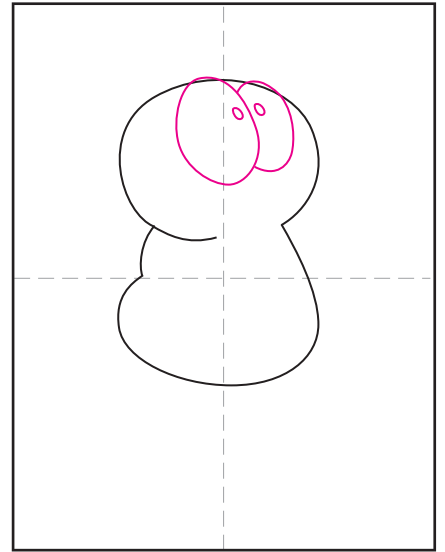

How to Draw Garfield

1. Start with a body shape like this.

2. Add most of a circle for the head.

3. Draw two oval eyes with dots.

4. Add the nose and moustache shape.

5. Draw two ears above the eyes.

6. Add the arm that is hanging down.

7. Draw two cartoon legs.

8. Add the tail. Lightly draw the triangle shapes.

9. Fill triangles with thin black lines, trace the rest with a medium marker and color.

Garfield