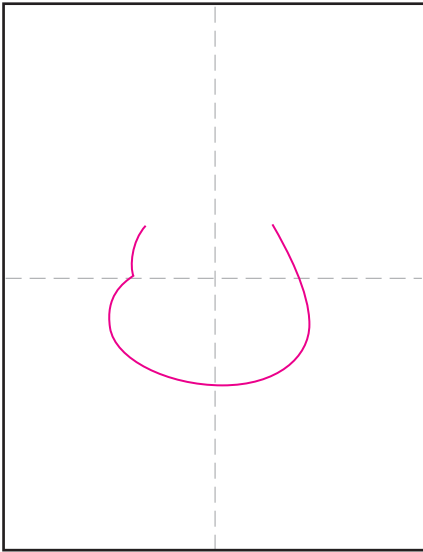

How to Draw Garfield

1. Start with a body shape like this.

2. Add most of a circle for the head.

3. Draw two oval eyes with dots.

4. Add the nose and moustache shape.

5. Draw two ears above the eyes.

6. Add the arm that is hanging down.

7. Draw two cartoon legs.

8. Add the tail. Lightly draw the triangle shapes.

9. Fill triangles with thin black lines, trace the rest with a medium marker and color.

Garfield