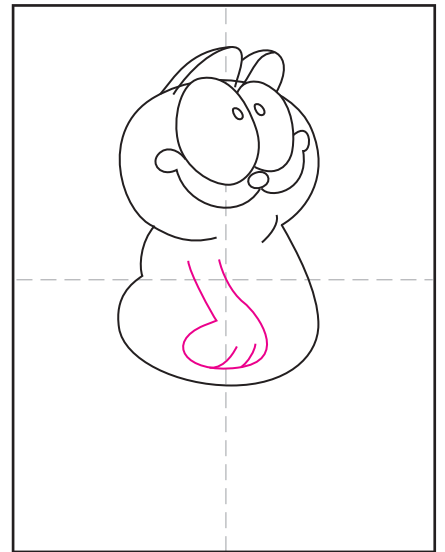

How to Draw Garfield

1. Start with a body shape like this.

2. Add most of a circle for the head.

3. Draw two oval eyes with dots.

4. Add the nose and moustache shape.

5. Draw two ears above the eyes.

6. Add the arm that is hanging down.

7. Draw two cartoon legs.

8. Add the tail. Lightly draw the triangle shapes.

9. Fill triangles with thin black lines, trace the rest with a medium marker and color.

Garfield