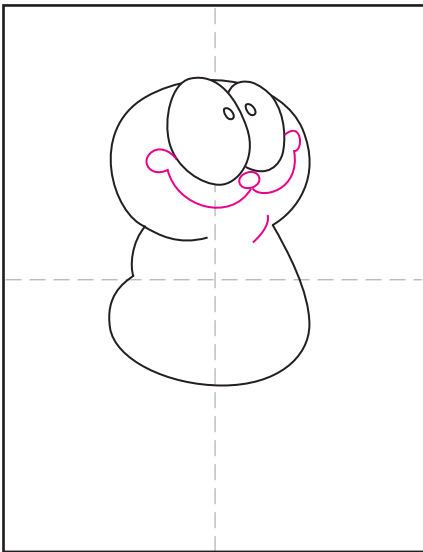

How to Draw Garfield

1. Start with a body shape like this.

2. Add most of a circle for the head.

3. Draw two oval eyes with dots.

4. Add the nose and moustache shape.

5. Draw two ears above the eyes.

6. Add the arm that is hanging down.

7. Draw two cartoon legs.

8. Add the tail. Lightly draw the triangle shapes.

9. Fill triangles with thin black lines, trace the rest with a medium marker and color.

Garfield