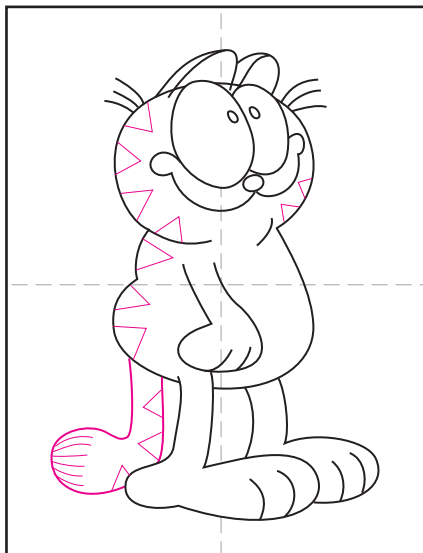

How to Draw Garfield

1. Start with a body shape like this.

2. Add most of a circle for the head.

3. Draw two oval eyes with dots.

4. Add the nose and moustache shape.

5. Draw two ears above the eyes.

6. Add the arm that is hanging down.

7. Draw two cartoon legs.

8. Add the tail. Lightly draw the triangle shapes.

9. Fill triangles with thin black lines, trace the rest with a medium marker and color.

Garfield