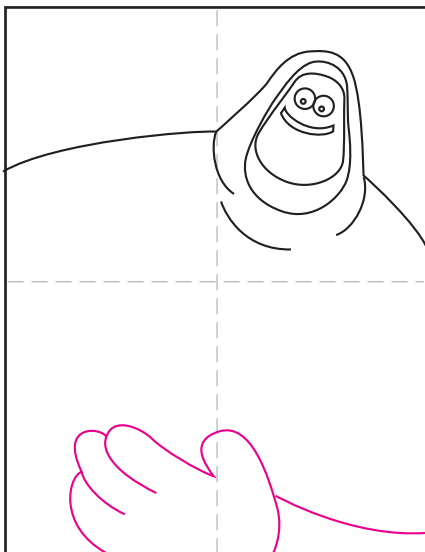

How to Draw Orion and the Dark

1. Draw the Dark's head.

2. Add a hood around it.

3. Draw the drape lines and shoulders.

4. Add a large hand below.

5. Draw the shirt.

6. Start a large head above the shirt.

7. Draw the ears and hair.

8. Finish with a face.

9. Trace with a marker and color.

Orion and the Dark