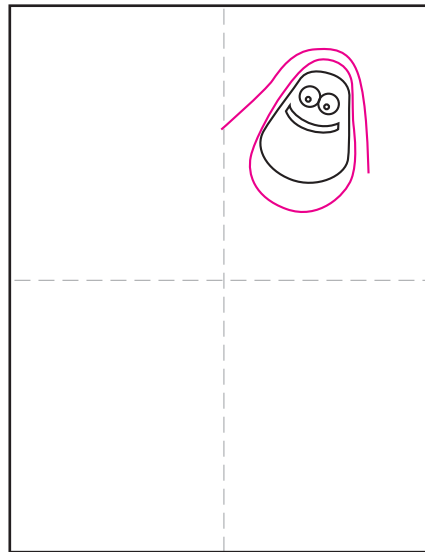

How to Draw Orion and the Dark

1. Draw the Dark's head.

2. Add a hood around it.

3. Draw the drape lines and shoulders.

4. Add a large hand below.

5. Draw the shirt.

6. Start a large head above the shirt.

7. Draw the ears and hair.

8. Finish with a face.

9. Trace with a marker and color.

Orion and the Dark