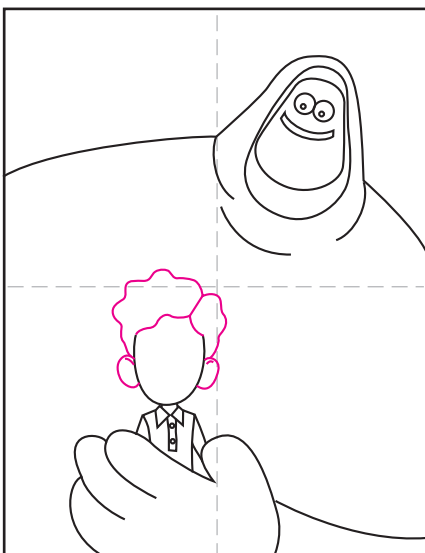

How to Draw Orion and the Dark

1. Draw the Dark's head.

2. Add a hood around it.

3. Draw the drape lines and shoulders.

4. Add a large hand below.

5. Draw the shirt.

6. Start a large head above the shirt.

7. Draw the ears and hair.

8. Finish with a face.

9. Trace with a marker and color.

Orion and the Dark