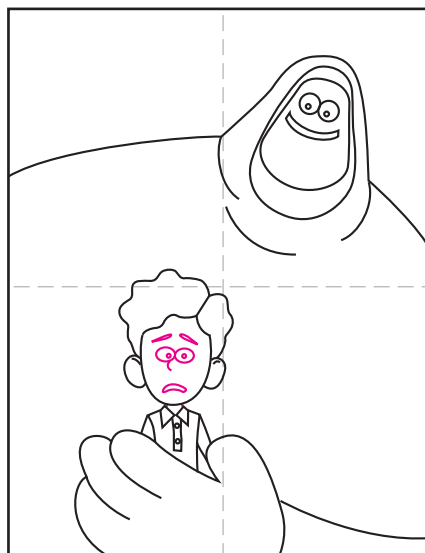

How to Draw Orion and the Dark

1. Draw the Dark's head.

2. Add a hood around it.

3. Draw the drape lines and shoulders.

4. Add a large hand below.

5. Draw the shirt.

6. Start a large head above the shirt.

7. Draw the ears and hair.

8. Finish with a face.

9. Trace with a marker and color.

Orion and the Dark