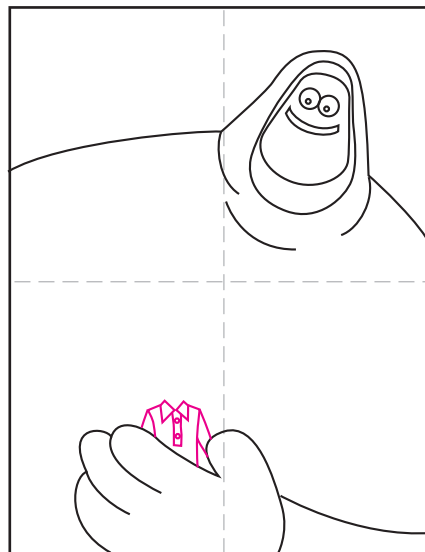

How to Draw Orion and the Dark

1. Draw the Dark's head.

2. Add a hood around it.

3. Draw the drape lines and shoulders.

4. Add a large hand below.

5. Draw the shirt.

6. Start a large head above the shirt.

7. Draw the ears and hair.

8. Finish with a face.

9. Trace with a marker and color.

Orion and the Dark