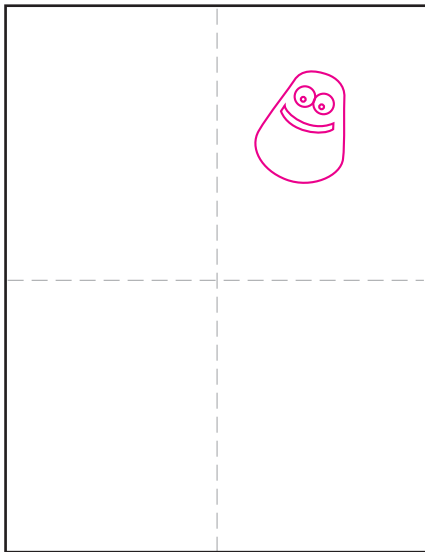

How to Draw Orion and the Dark

1. Draw the Dark's head.

2. Add a hood around it.

3. Draw the drape lines and shoulders.

4. Add a large hand below.

5. Draw the shirt.

6. Start a large head above the shirt.

7. Draw the ears and hair.

8. Finish with a face.

9. Trace with a marker and color.

Orion and the Dark