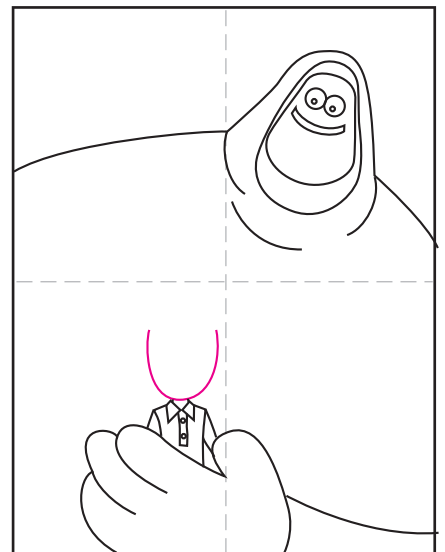

How to Draw Orion and the Dark

1. Draw the Dark's head.

2. Add a hood around it.

3. Draw the drape lines and shoulders.

4. Add a large hand below.

5. Draw the shirt.

6. Start a large head above the shirt.

7. Draw the ears and hair.

8. Finish with a face.

9. Trace with a marker and color.

Orion and the Dark