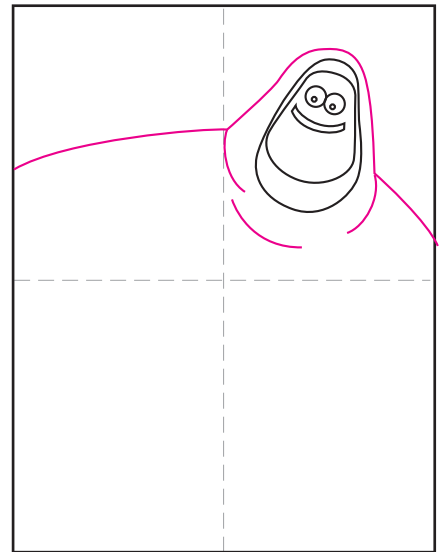

How to Draw Orion and the Dark

1. Draw the Dark's head.

2. Add a hood around it.

3. Draw the drape lines and shoulders.

4. Add a large hand below.

5. Draw the shirt.

6. Start a large head above the shirt.

7. Draw the ears and hair.

8. Finish with a face.

9. Trace with a marker and color.

Orion and the Dark