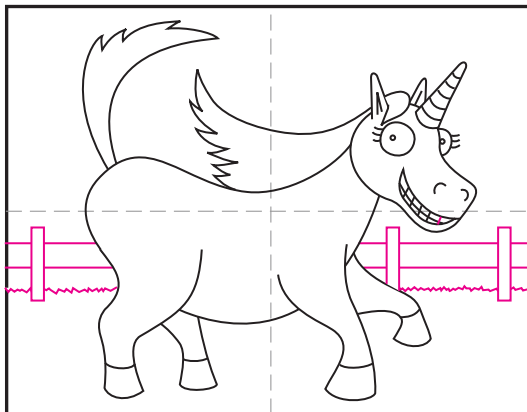

How to Draw Thelma the Unicorn

1. Start with a head shape and curved body.

2. Add two cartoon eyes .

3. Draw a smiling mouth with teeth.

4. Add a unicorn horn and two ears.

5. Draw the mane.

6. Add a front and back leg.

7. Draw the other two legs and tail.

8. Finish with a background fence.

9. Trace with a marker and color.

Thelma the Unicorn