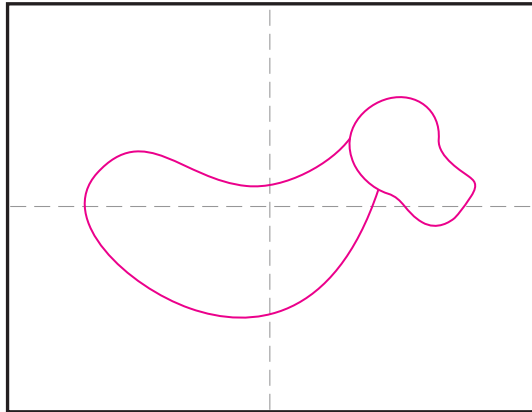

How to Draw Thelma the Unicorn

1. Start with a head shape and curved body.

2. Add two cartoon eyes .

3. Draw a smiling mouth with teeth.

4. Add a unicorn horn and two ears.

5. Draw the mane.

6. Add a front and back leg.

7. Draw the other two legs and tail.

8. Finish with a background fence.

9. Trace with a marker and color.

Thelma the Unicorn