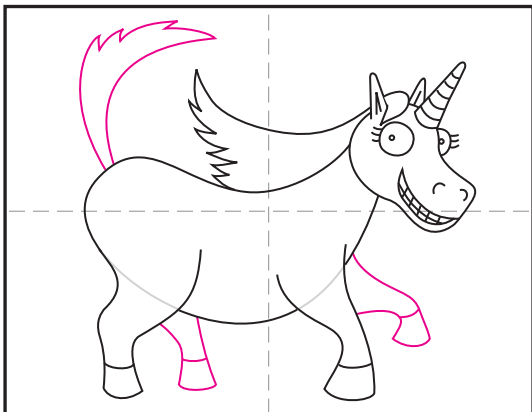

How to Draw Thelma the Unicorn

1. Start with a head shape and curved body.

2. Add two cartoon eyes .

3. Draw a smiling mouth with teeth.

4. Add a unicorn horn and two ears.

5. Draw the mane.

6. Add a front and back leg.

7. Draw the other two legs and tail.

8. Finish with a background fence.

9. Trace with a marker and color.

Thelma the Unicorn