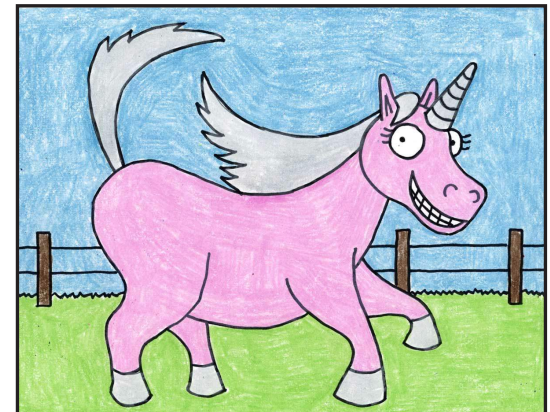

How to Draw Thelma the Unicorn

1. Start with a head shape and curved body.

2. Add two cartoon eyes .

3. Draw a smiling mouth with teeth.

4. Add a unicorn horn and two ears.

5. Draw the mane.

6. Add a front and back leg.

7. Draw the other two legs and tail.

8. Finish with a background fence.

9. Trace with a marker and color.

Thelma the Unicorn