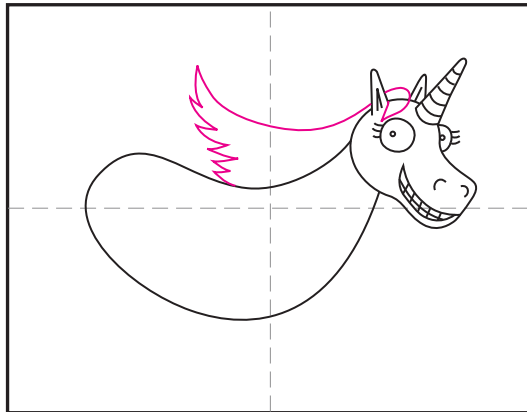

How to Draw Thelma the Unicorn

1. Start with a head shape and curved body.

2. Add two cartoon eyes .

3. Draw a smiling mouth with teeth.

4. Add a unicorn horn and two ears.

5. Draw the mane.

6. Add a front and back leg.

7. Draw the other two legs and tail.

8. Finish with a background fence.

9. Trace with a marker and color.

Thelma the Unicorn