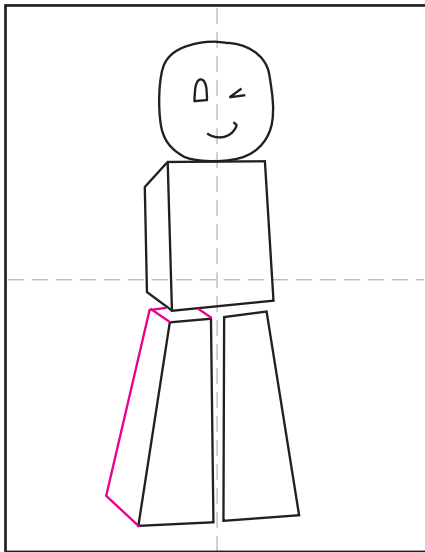

# How to Draw a Roblox Character

1. Draw a rectangle and add a side.

2. Add a round head with simple face.

3. Start the two legs below.

4. Add the sides to the left leg,

5. Add sides to the right leg.

6. Start the left arm with kind of trapezoid shape.

7. Add the side of the arm, erase inside.

8. Draw the right arm.

9. Trace with a marker and color.

# Roblox Character