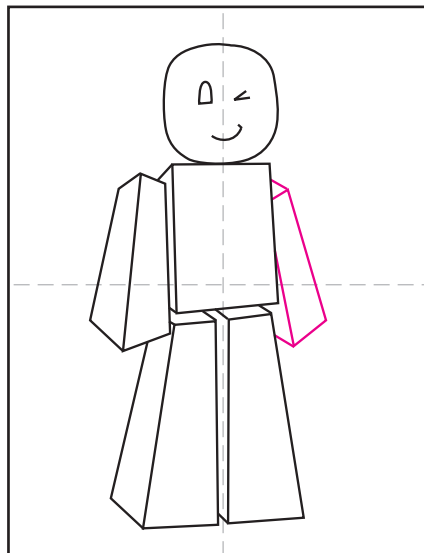

# How to Draw a Roblox Character

1. Draw a rectangle and add a side.

2. Add a round head with simple face.

3. Start the two legs below.

4. Add the sides to the left leg,

5. Add sides to the right leg.

6. Start the left arm with kind of trapezoid shape.

7. Add the side of the arm, erase inside.

8. Draw the right arm.

9. Trace with a marker and color.

# Roblox Character