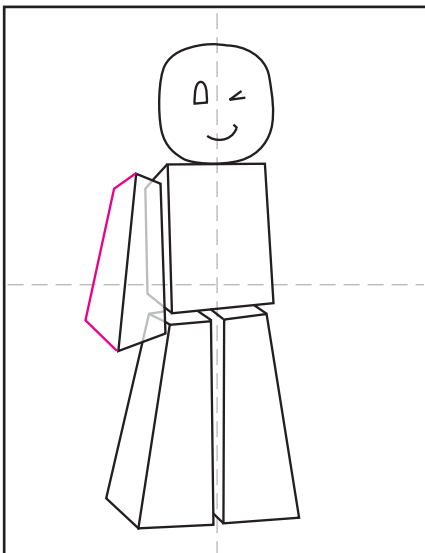

# How to Draw a Roblox Character

1. Draw a rectangle and add a side.

2. Add a round head with simple face.

3. Start the two legs below.

4. Add the sides to the left leg,

5. Add sides to the right leg.

6. Start the left arm with kind of trapezoid shape.

7. Add the side of the arm, erase inside.

8. Draw the right arm.

9. Trace with a marker and color.

# Roblox Character