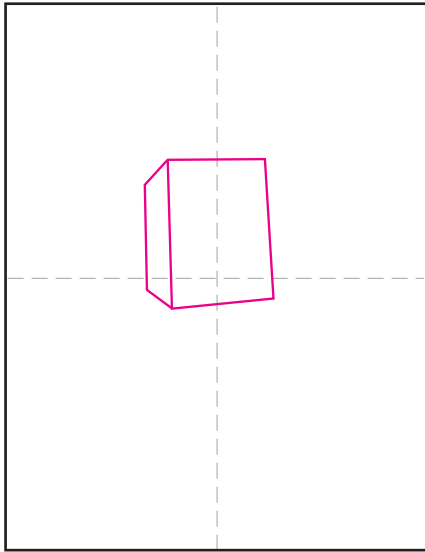

# How to Draw a Roblox Character

1. Draw a rectangle and add a side.

2. Add a round head with simple face.

3. Start the two legs below.

4. Add the sides to the left leg,

5. Add sides to the right leg.

6. Start the left arm with kind of trapezoid shape.

7. Add the side of the arm, erase inside.

8. Draw the right arm.

9. Trace with a marker and color.