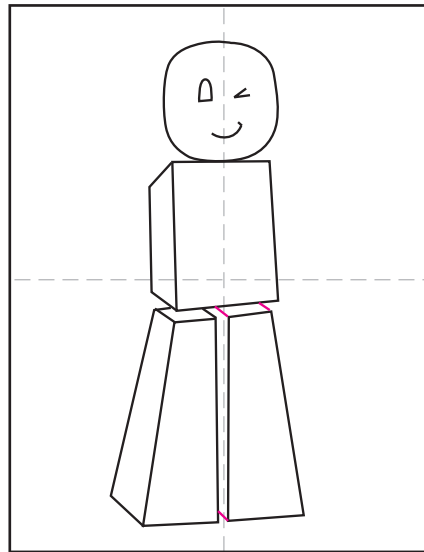

# How to Draw a Roblox Character

1. Draw a rectangle and add a side.

2. Add a round head with simple face.

3. Start the two legs below.

4. Add the sides to the left leg,

5. Add sides to the right leg.

6. Start the left arm with kind of trapezoid shape.

7. Add the side of the arm, erase inside.

8. Draw the right arm.

9. Trace with a marker and color.

# Roblox Character