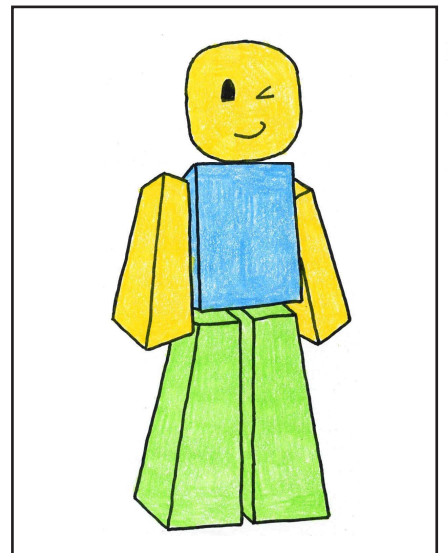

# How to Draw a Roblox Character

1. Draw a rectangle and add a side.

2. Add a round head with simple face.

3. Start the two legs below.

4. Add the sides to the left leg,

5. Add sides to the right leg.

6. Start the left arm with kind of trapezoid shape.

7. Add the side of the arm, erase inside.

8. Draw the right arm.

9. Trace with a marker and color.

# Roblox Character