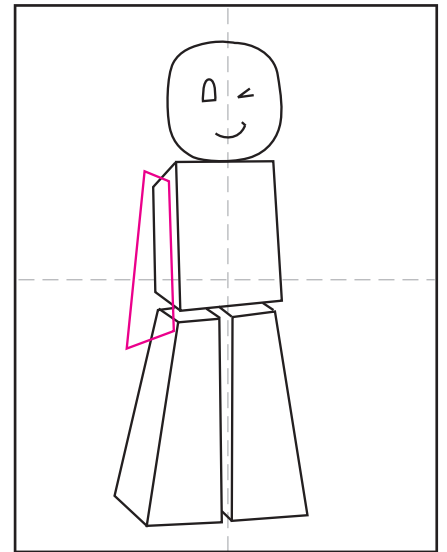

# How to Draw a Roblox Character

1. Draw a rectangle and add a side.

2. Add a round head with simple face.

3. Start the two legs below.

4. Add the sides to the left leg,

5. Add sides to the right leg.

6. Start the left arm with kind of trapezoid shape.

7. Add the side of the arm, erase inside.

8. Draw the right arm.

9. Trace with a marker and color.

# Roblox Character