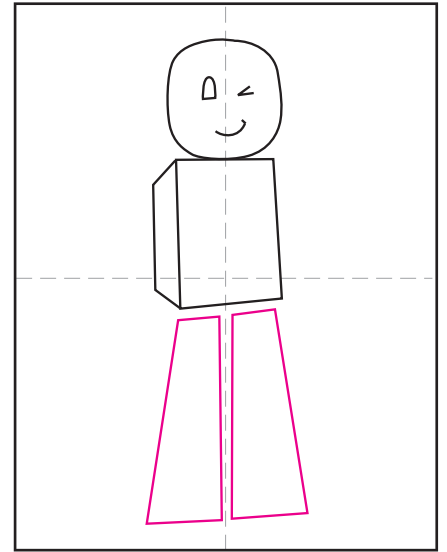

# How to Draw a Roblox Character

1. Draw a rectangle and add a side.

2. Add a round head with simple face.

3. Start the two legs below.

4. Add the sides to the left leg,

5. Add sides to the right leg.

6. Start the left arm with kind of trapezoid shape.

7. Add the side of the arm, erase inside.

8. Draw the right arm.

9. Trace with a marker and color.

# Roblox Character