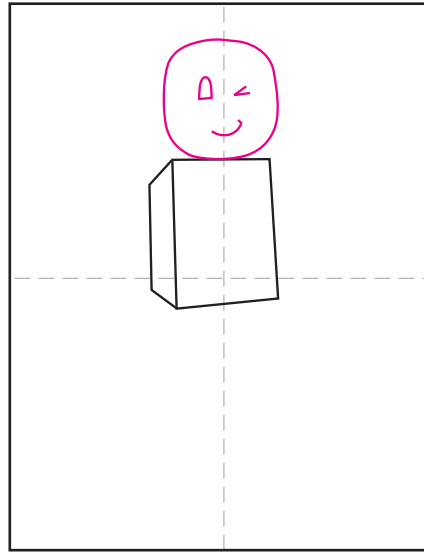

# How to Draw a Roblox Character

1. Draw a rectangle and add a side.

2. Add a round head with simple face.

3. Start the two legs below.

4. Add the sides to the left leg,

5. Add sides to the right leg.

6. Start the left arm with kind of trapezoid shape.

7. Add the side of the arm, erase inside.

8. Draw the right arm.

9. Trace with a marker and color.