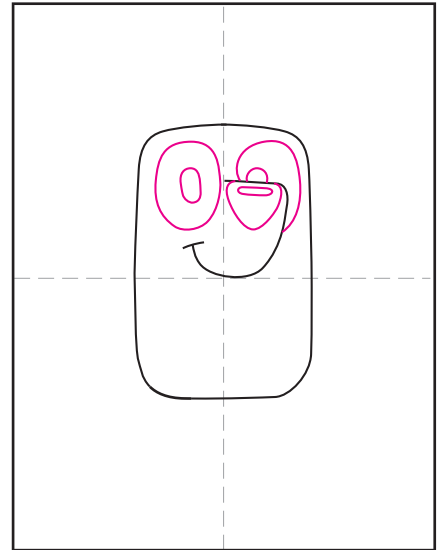

How to Draw Bluey

1. Draw a rounded rectangle.

2. Add the mouth shape.

3. Draw eyes and the nose shape.

4. Add the fur lines.

5. Draw two ears and brow shapes.

6. Add the arm and belly spots.

7. Draw two legs below.

8. Finish with the tail.

9. Trace with a marker and color.

Bluey