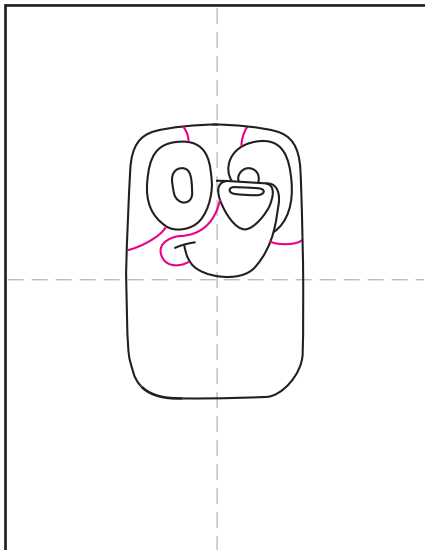

How to Draw Bluey

1. Draw a rounded rectangle.

2. Add the mouth shape.

3. Draw eyes and the nose shape.

4. Add the fur lines.

5. Draw two ears and brow shapes.

6. Add the arm and belly spots.

7. Draw two legs below.

8. Finish with the tail.

9. Trace with a marker and color.

Bluey