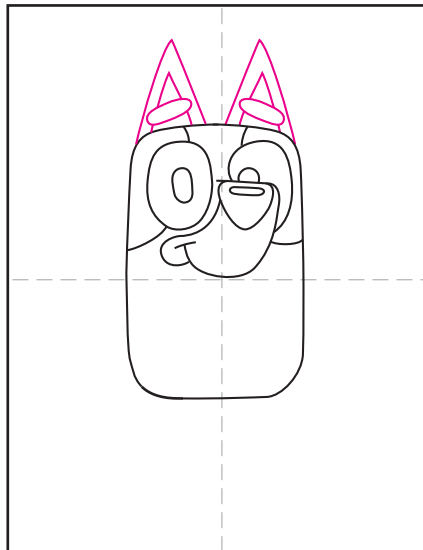

How to Draw Bluey

1. Draw a rounded rectangle.

2. Add the mouth shape.

3. Draw eyes and the nose shape.

4. Add the fur lines.

5. Draw two ears and brow shapes.

6. Add the arm and belly spots.

7. Draw two legs below.

8. Finish with the tail.

9. Trace with a marker and color.

Bluey