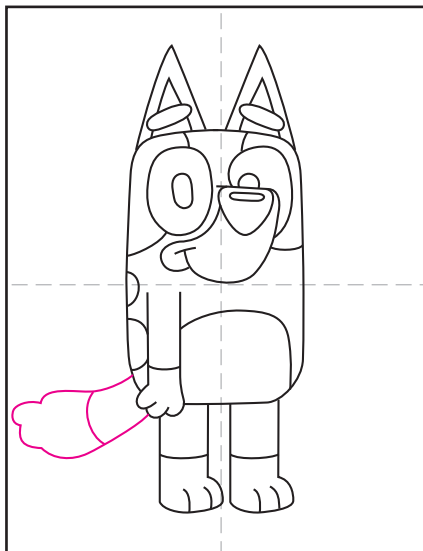

How to Draw Bluey

1. Draw a rounded rectangle.

2. Add the mouth shape.

3. Draw eyes and the nose shape.

4. Add the fur lines.

5. Draw two ears and brow shapes.

6. Add the arm and belly spots.

7. Draw two legs below.

8. Finish with the tail.

9. Trace with a marker and color.

Bluey