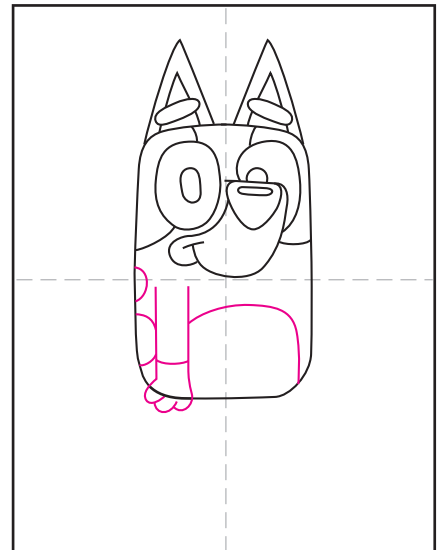

How to Draw Bluey

1. Draw a rounded rectangle.

2. Add the mouth shape.

3. Draw eyes and the nose shape.

4. Add the fur lines.

5. Draw two ears and brow shapes.

6. Add the arm and belly spots.

7. Draw two legs below.

8. Finish with the tail.

9. Trace with a marker and color.

Bluey