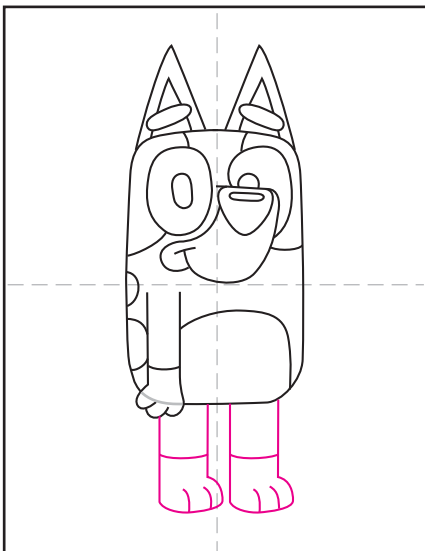

How to Draw Bluey

1. Draw a rounded rectangle.

2. Add the mouth shape.

3. Draw eyes and the nose shape.

4. Add the fur lines.

5. Draw two ears and brow shapes.

6. Add the arm and belly spots.

7. Draw two legs below.

8. Finish with the tail.

9. Trace with a marker and color.

Bluey