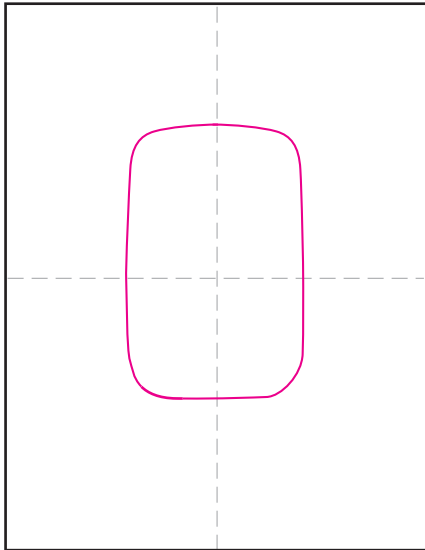

How to Draw Bluey

1. Draw a rounded rectangle.

2. Add the mouth shape.

3. Draw eyes and the nose shape.

4. Add the fur lines.

5. Draw two ears and brow shapes.

6. Add the arm and belly spots.

7. Draw two legs below.

8. Finish with the tail.

9. Trace with a marker and color.

Bluey