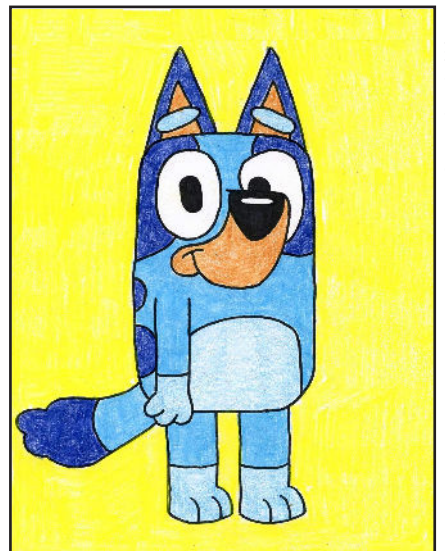

How to Draw Bluey

1. Draw a rounded rectangle.

2. Add the mouth shape.

3. Draw eyes and the nose shape.

4. Add the fur lines.

5. Draw two ears and brow shapes.

6. Add the arm and belly spots.

7. Draw two legs below.

8. Finish with the tail.

9. Trace with a marker and color.

Bluey