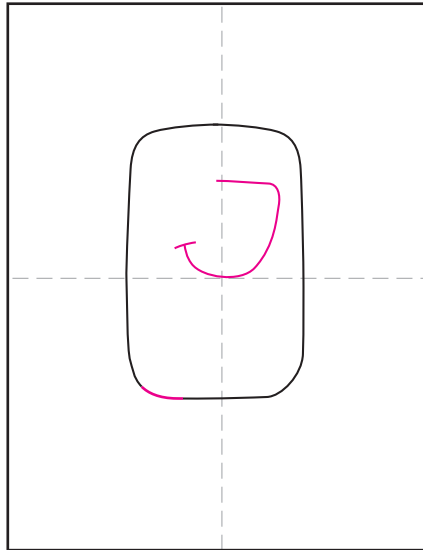

How to Draw Bluey

1. Draw a rounded rectangle.

2. Add the mouth shape.

3. Draw eyes and the nose shape.

4. Add the fur lines.

5. Draw two ears and brow shapes.

6. Add the arm and belly spots.

7. Draw two legs below.

8. Finish with the tail.

9. Trace with a marker and color.

Bluey