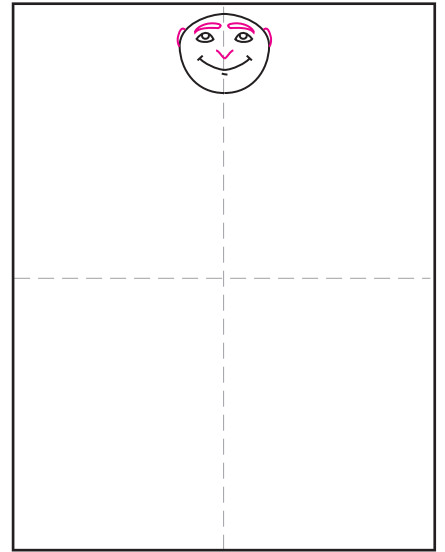

How to Draw Gru

1. Draw a circle head.

2. Add the eyes and a smiling mouth.

3. Draw brows, nose and two ears.

4. Add the scarf around the neck.

5. Draw a large collar around the scarf.

6. Add the body of the jacket.

7. Draw the arms, small hands, scarf end.

8. Add two skinny legs and small shoes.

9. Trace with a marker and color.

Gru from Despicable Me