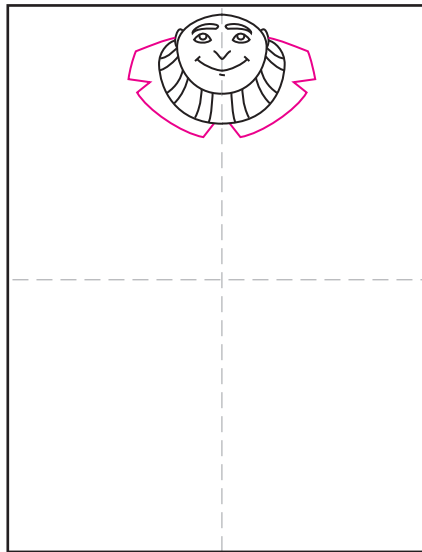

How to Draw Gru

1. Draw a circle head.

2. Add the eyes and a smiling mouth.

3. Draw brows, nose and two ears.

4. Add the scarf around the neck.

5. Draw a large collar around the scarf.

6. Add the body of the jacket.

7. Draw the arms, small hands, scarf end.

8. Add two skinny legs and small shoes.

9. Trace with a marker and color.

Gru from Despicable Me