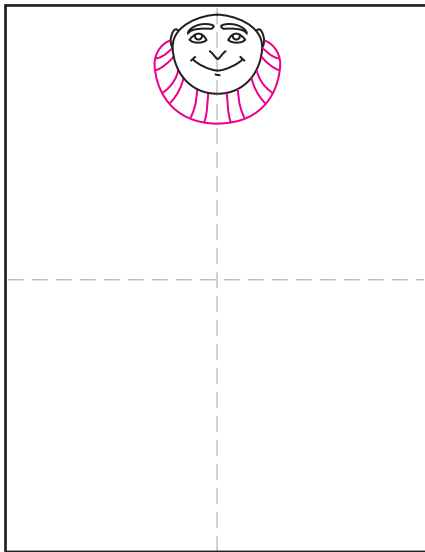

How to Draw Gru

1. Draw a circle head.

2. Add the eyes and a smiling mouth.

3. Draw brows, nose and two ears.

4. Add the scarf around the neck.

5. Draw a large collar around the scarf.

6. Add the body of the jacket.

7. Draw the arms, small hands, scarf end.

8. Add two skinny legs and small shoes.

9. Trace with a marker and color.

Gru from Despicable Me