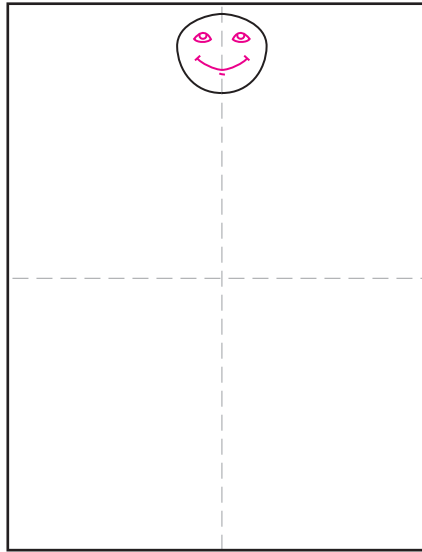

How to Draw Gru

1. Draw a circle head.

2. Add the eyes and a smiling mouth.

3. Draw brows, nose and two ears.

4. Add the scarf around the neck.

5. Draw a large collar around the scarf.

6. Add the body of the jacket.

7. Draw the arms, small hands, scarf end.

8. Add two skinny legs and small shoes.

9. Trace with a marker and color.

Gru from Despicable Me