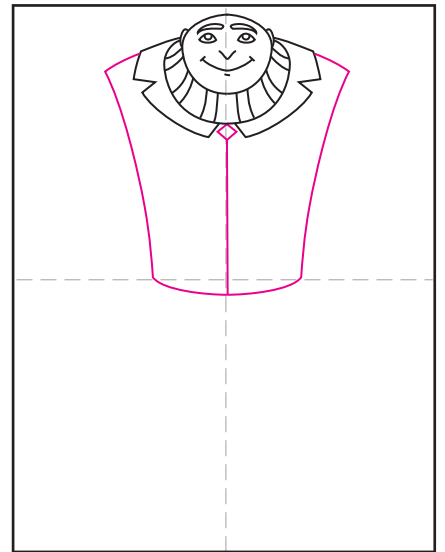

How to Draw Gru

1. Draw a circle head.

2. Add the eyes and a smiling mouth.

3. Draw brows, nose and two ears.

4. Add the scarf around the neck.

5. Draw a large collar around the scarf.

6. Add the body of the jacket.

7. Draw the arms, small hands, scarf end.

8. Add two skinny legs and small shoes.

9. Trace with a marker and color.

Gru from Despicable Me