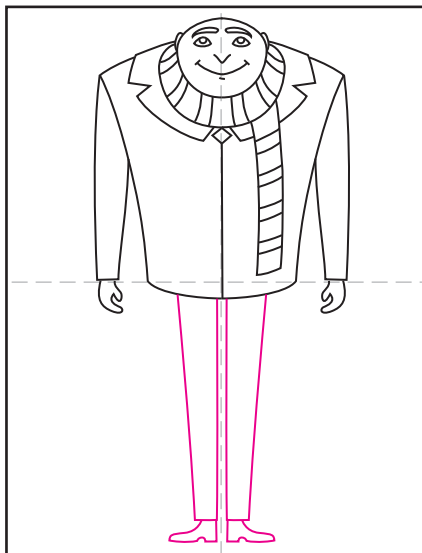

How to Draw Gru

1. Draw a circle head.

2. Add the eyes and a smiling mouth.

3. Draw brows, nose and two ears.

4. Add the scarf around the neck.

5. Draw a large collar around the scarf.

6. Add the body of the jacket.

7. Draw the arms, small hands, scarf end.

8. Add two skinny legs and small shoes.

9. Trace with a marker and color.

Gru from Despicable Me