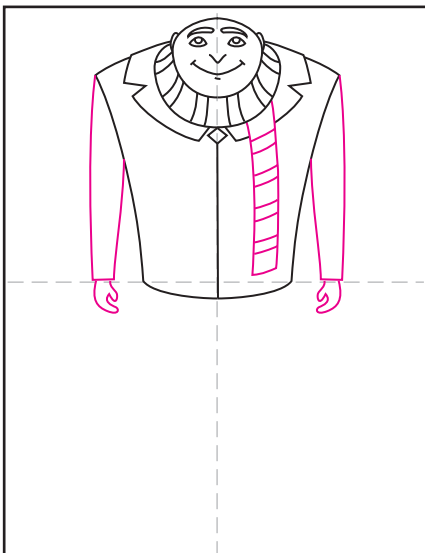

How to Draw Gru

1. Draw a circle head.

2. Add the eyes and a smiling mouth.

3. Draw brows, nose and two ears.

4. Add the scarf around the neck.

5. Draw a large collar around the scarf.

6. Add the body of the jacket.

7. Draw the arms, small hands, scarf end.

8. Add two skinny legs and small shoes.

9. Trace with a marker and color.

Gru from Despicable Me