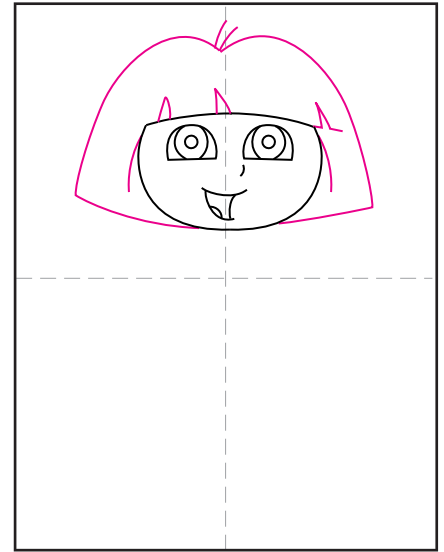

Dora the Explorer

How to Draw Dora the Explorer

1. Start the head and add two large eyes.

2. Add the cartoon mouth and nose line.

3. Draw Dora's hair around her face.

4. Add Dora's shirt.

5. Draw her shorts under her shirt.

6. Add an arm on the left side.

7. Draw an arm on the right side.

8. Add legs with shoes and socks.

9. Trace with a marker and color.