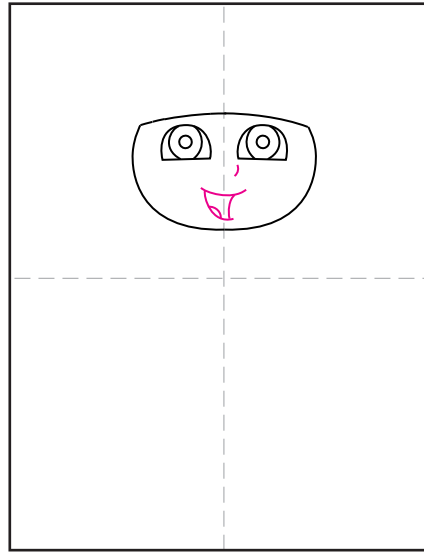

Dora the Explorer

How to Draw Dora the Explorer

1. Start the head and add two large eyes.

2. Add the cartoon mouth and nose line.

3. Draw Dora's hair around her face.

4. Add Dora's shirt.

5. Draw her shorts under her shirt.

6. Add an arm on the left side.

7. Draw an arm on the right side.

8. Add legs with shoes and socks.

9. Trace with a marker and color.