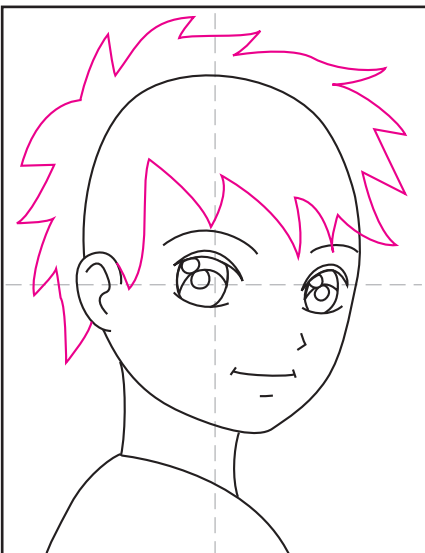

Draw an Anime Self Portrait

1. Draw an oval with a bit of a chin.

2. Start shape of the anime eyes.

3. Add the details inside the eyes.

4. Draw the brows, nose, mouth, ears.

5. Add the neck and shoulders.

6. Draw the hair around the head.

7. Another spiky hair option.

8. An option for long hair.

9. Trace with a marker and color.

Anime Self Portrait