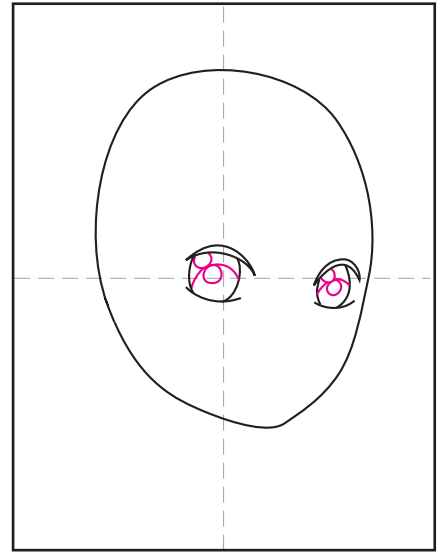

Draw an Anime Self Portrait

1. Draw an oval with a bit of a chin.

2. Start shape of the anime eyes.

3. Add the details inside the eyes.

4. Draw the brows, nose, mouth, ears.

5. Add the neck and shoulders.

6. Draw the hair around the head.

7. Another spiky hair option.

8. An option for long hair.

9. Trace with a marker and color.

Anime Self Portrait