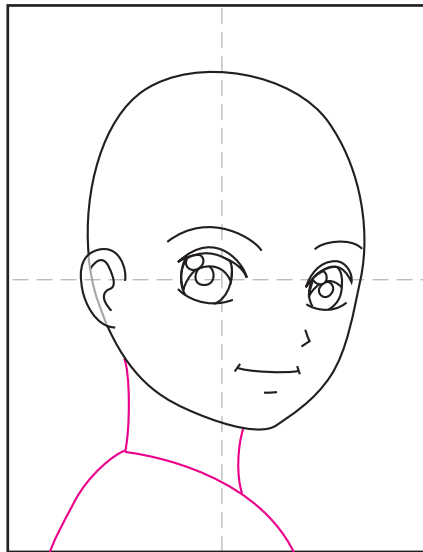

Draw an Anime Self Portrait

1. Draw an oval with a bit of a chin.

2. Start shape of the anime eyes.

3. Add the details inside the eyes.

4. Draw the brows, nose, mouth, ears.

5. Add the neck and shoulders.

6. Draw the hair around the head.

7. Another spiky hair option.

8. An option for long hair.

9. Trace with a marker and color.

Anime Self Portrait