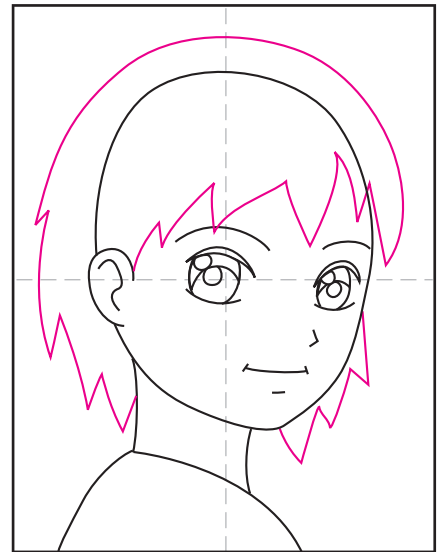

Draw an Anime Self Portrait

1. Draw an oval with a bit of a chin.

2. Start shape of the anime eyes.

3. Add the details inside the eyes.

4. Draw the brows, nose, mouth, ears.

5. Add the neck and shoulders.

6. Draw the hair around the head.

7. Another spiky hair option.

8. An option for long hair.

9. Trace with a marker and color.

Anime Self Portrait