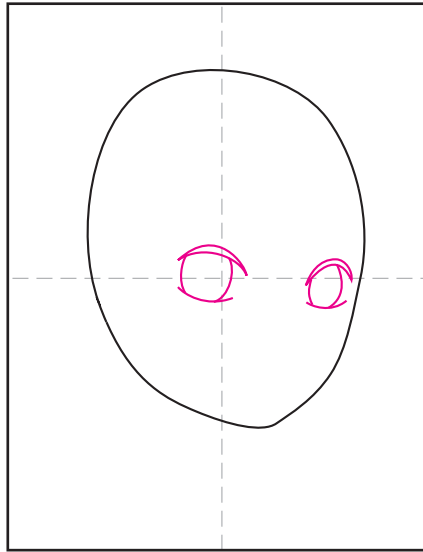

Draw an Anime Self Portrait

1. Draw an oval with a bit of a chin.

2. Start shape of the anime eyes.

3. Add the details inside the eyes.

4. Draw the brows, nose, mouth, ears.

5. Add the neck and shoulders.

6. Draw the hair around the head.

7. Another spiky hair option.

8. An option for long hair.

9. Trace with a marker and color.

Anime Self Portrait