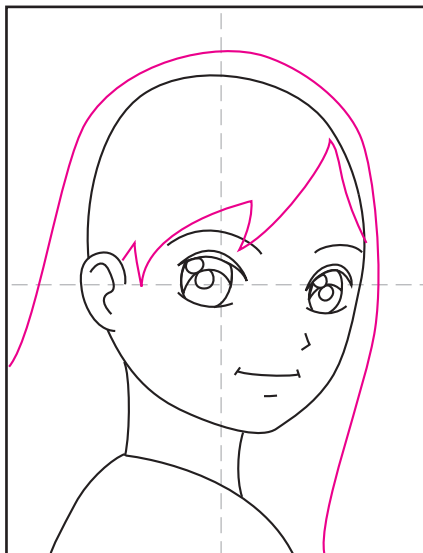

Draw an Anime Self Portrait

1. Draw an oval with a bit of a chin.

2. Start shape of the anime eyes.

3. Add the details inside the eyes.

4. Draw the brows, nose, mouth, ears.

5. Add the neck and shoulders.

6. Draw the hair around the head.

7. Another spiky hair option.

8. An option for long hair.

9. Trace with a marker and color.

Anime Self Portrait