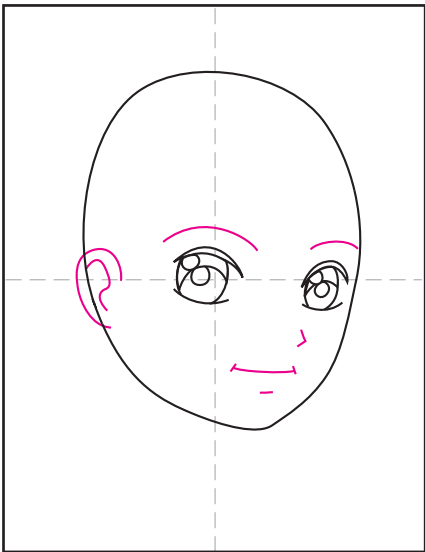

Draw an Anime Self Portrait

1. Draw an oval with a bit of a chin.

2. Start shape of the anime eyes.

3. Add the details inside the eyes.

4. Draw the brows, nose, mouth, ears.

5. Add the neck and shoulders.

6. Draw the hair around the head.

7. Another spiky hair option.

8. An option for long hair.

9. Trace with a marker and color.

Anime Self Portrait