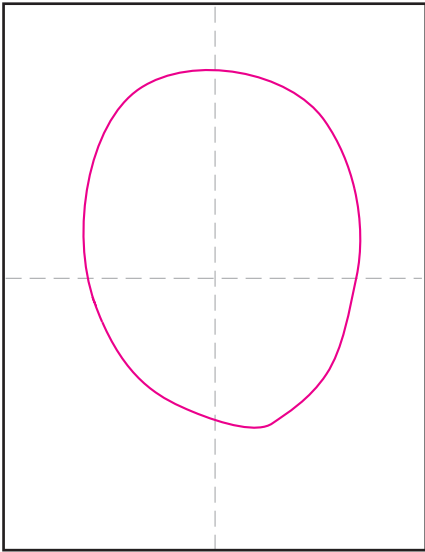

Draw an Anime Self Portrait

1. Draw an oval with a bit of a chin.

2. Start shape of the anime eyes.

3. Add the details inside the eyes.

4. Draw the brows, nose, mouth, ears.

5. Add the neck and shoulders.

6. Draw the hair around the head.

7. Another spiky hair option.

8. An option for long hair.

9. Trace with a marker and color.

Anime Self Portrait