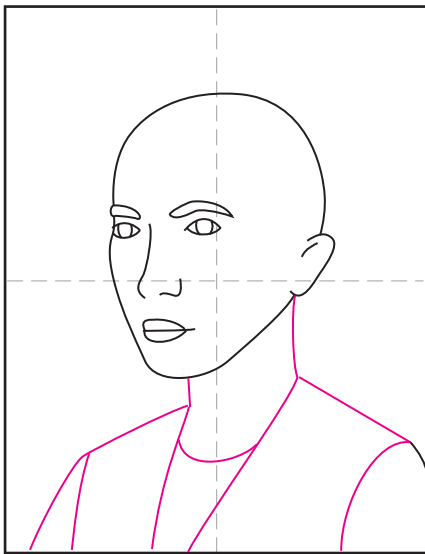

Draw Van Gogh Self Portrait

1. Draw the head shape and eyes.

2. Add the eye brows and nose.

3. Draw the mouth and an ear.

4. Add the neck and shoulders.

5. Example of long and curly hair

6. Short and close cut hair

7. Medium length straight hair

8. Long straight hair

9. Trace with a marker and color. Make the shirt and background similar so the face stands out.

Van Gogh Self Portrait