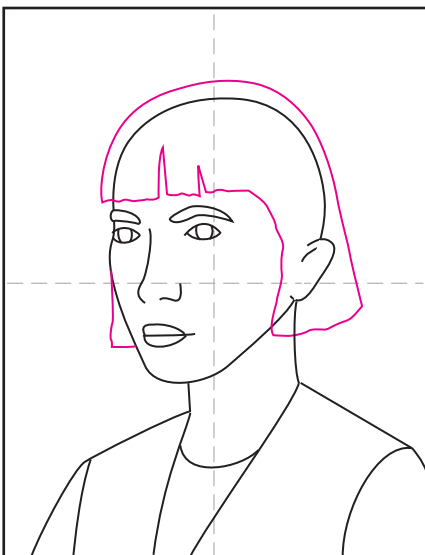

Draw Van Gogh Self Portrait

1. Draw the head shape and eyes.

2. Add the eye brows and nose.

3. Draw the mouth and an ear.

4. Add the neck and shoulders.

5. Example of long and curly hair

6. Short and close cut hair

7. Medium length straight hair

8. Long straight hair

9. Trace with a marker and color. Make the shirt and background similar so the face stands out.

Van Gogh Self Portrait