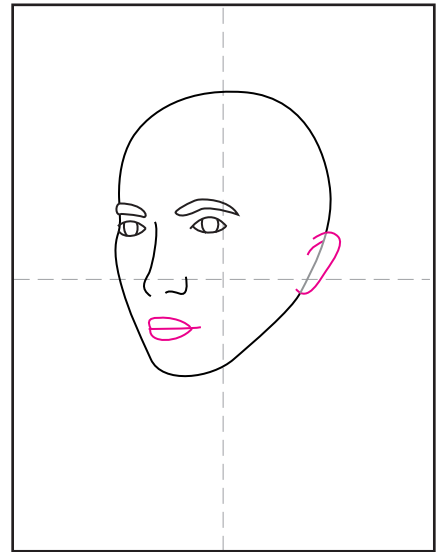

Draw Van Gogh Self Portrait

1. Draw the head shape and eyes.

2. Add the eye brows and nose.

3. Draw the mouth and an ear.

4. Add the neck and shoulders.

5. Example of long and curly hair

6. Short and close cut hair

7. Medium length straight hair

8. Long straight hair

9. Trace with a marker and color. Make the shirt and background similar so the face stands out.

Van Gogh Self Portrait