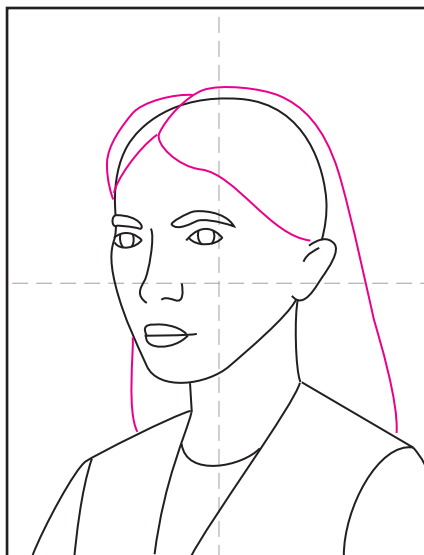

Draw Van Gogh Self Portrait

1. Draw the head shape and eyes.

2. Add the eye brows and nose.

3. Draw the mouth and an ear.

4. Add the neck and shoulders.

5. Example of long and curly hair

6. Short and close cut hair

7. Medium length straight hair

8. Long straight hair

9. Trace with a marker and color. Make the shirt and background similar so the face stands out.

Van Gogh Self Portrait