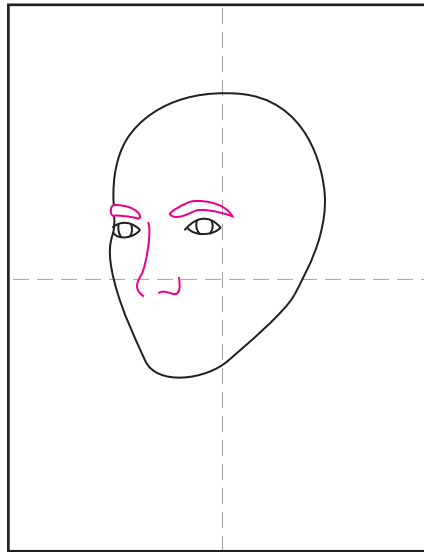

Draw Van Gogh Self Portrait

1. Draw the head shape and eyes.

2. Add the eye brows and nose.

3. Draw the mouth and an ear.

4. Add the neck and shoulders.

5. Example of long and curly hair

6. Short and close cut hair

7. Medium length straight hair

8. Long straight hair

9. Trace with a marker and color. Make the shirt and background similar so the face stands out.

Van Gogh Self Portrait