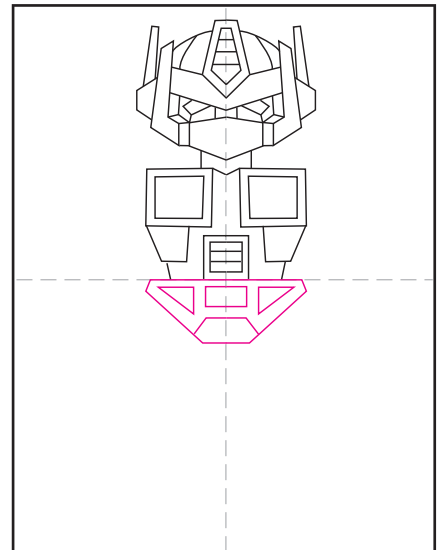

Draw Transformers Optimus Prime

1. Start with center shape on helmet.

2. Add add the helmet shape around it.

3. Draw more of the shapes below.

4. Finish head with side antennae.

5. Draw the neck and torso.

6. Add the hip section below.

7. Draw the two legs with boots.

8. Add the two arms with gloves.

9. Trace with a marker and color.