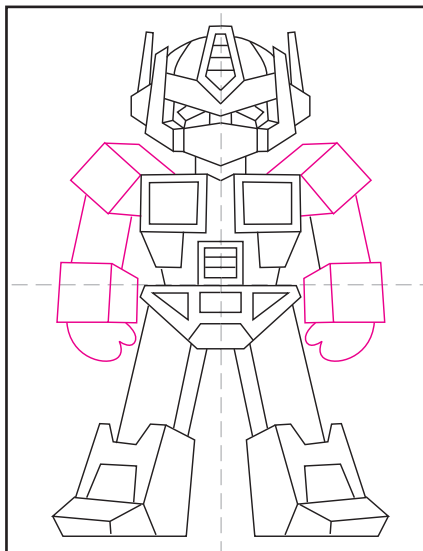

Draw Transformers Optimus Prime

1. Start with center shape on helmet.

2. Add add the helmet shape around it.

3. Draw more of the shapes below.

4. Finish head with side antennae.

5. Draw the neck and torso.

6. Add the hip section below.

7. Draw the two legs with boots.

8. Add the two arms with gloves.

9. Trace with a marker and color.