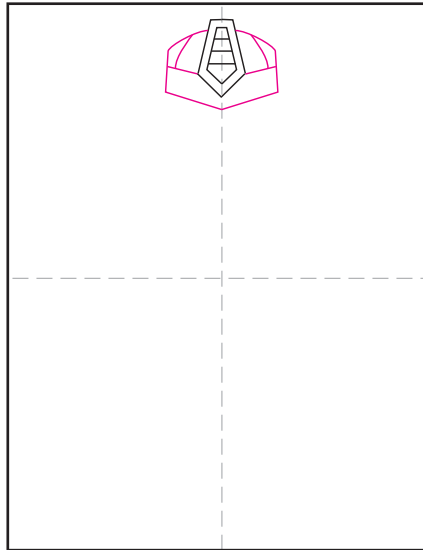

Draw Transformers Optimus Prime

1. Start with center shape on helmet.

2. Add add the helmet shape around it.

3. Draw more of the shapes below.

4. Finish head with side antennae.

5. Draw the neck and torso.

6. Add the hip section below.

7. Draw the two legs with boots.

8. Add the two arms with gloves.

9. Trace with a marker and color.