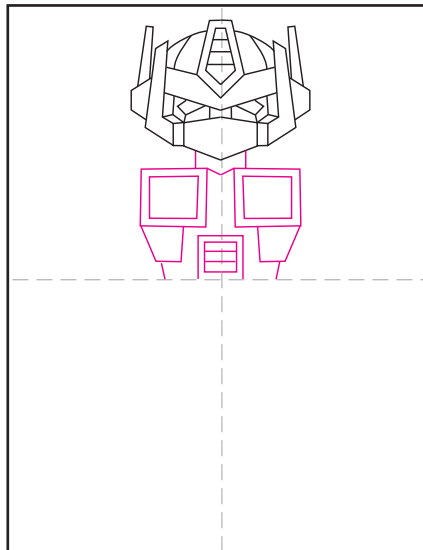

Draw Transformers Optimus Prime

1. Start with center shape on helmet.

2. Add add the helmet shape around it.

3. Draw more of the shapes below.

4. Finish head with side antennae.

5. Draw the neck and torso.

6. Add the hip section below.

7. Draw the two legs with boots.

8. Add the two arms with gloves.

9. Trace with a marker and color.