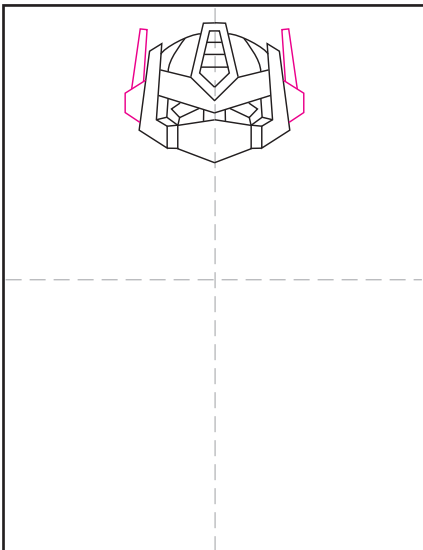

Draw Transformers Optimus Prime

1. Start with center shape on helmet.

2. Add add the helmet shape around it.

3. Draw more of the shapes below.

4. Finish head with side antennae.

5. Draw the neck and torso.

6. Add the hip section below.

7. Draw the two legs with boots.

8. Add the two arms with gloves.

9. Trace with a marker and color.