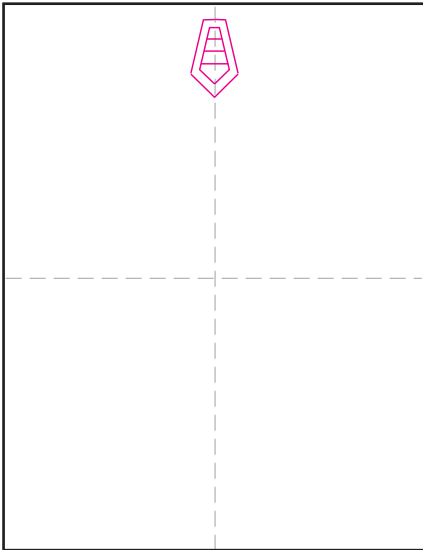

Draw Transformers Optimus Prime

1. Start with center shape on helmet.

2. Add add the helmet shape around it.

3. Draw more of the shapes below.

4. Finish head with side antennae.

5. Draw the neck and torso.

6. Add the hip section below.

7. Draw the two legs with boots.

8. Add the two arms with gloves.

9. Trace with a marker and color.