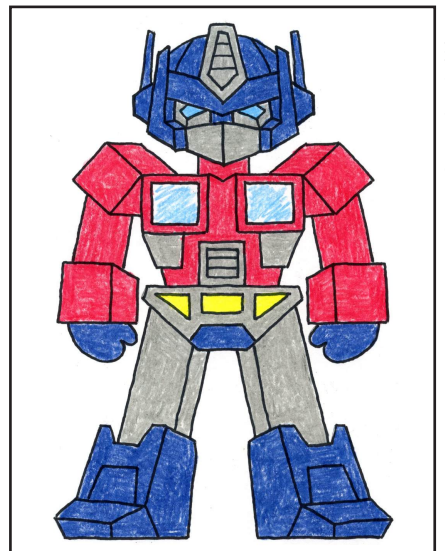

Draw Transformers Optimus Prime

1. Start with center shape on helmet.

2. Add add the helmet shape around it.

3. Draw more of the shapes below.

4. Finish head with side antennae.

5. Draw the neck and torso.

6. Add the hip section below.

7. Draw the two legs with boots.

8. Add the two arms with gloves.

9. Trace with a marker and color.