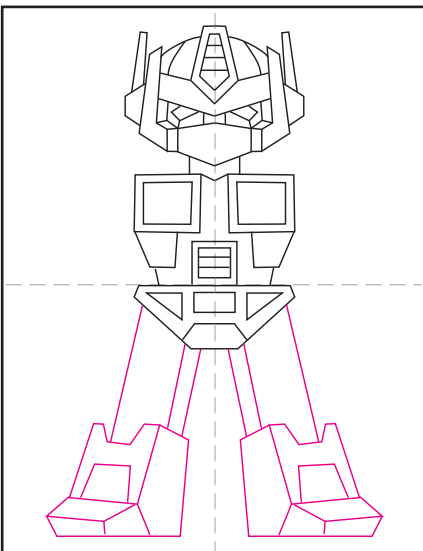

Draw Transformers Optimus Prime

1. Start with center shape on helmet.

2. Add add the helmet shape around it.

3. Draw more of the shapes below.

4. Finish head with side antennae.

5. Draw the neck and torso.

6. Add the hip section below.

7. Draw the two legs with boots.

8. Add the two arms with gloves.

9. Trace with a marker and color.