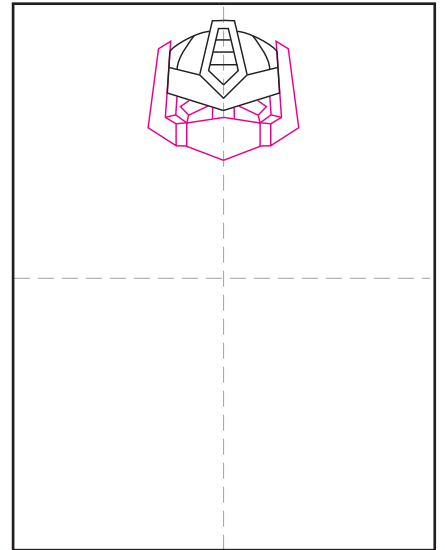

Draw Transformers Optimus Prime

1. Start with center shape on helmet.

2. Add add the helmet shape around it.

3. Draw more of the shapes below.

4. Finish head with side antennae.

5. Draw the neck and torso.

6. Add the hip section below.

7. Draw the two legs with boots.

8. Add the two arms with gloves.

9. Trace with a marker and color.