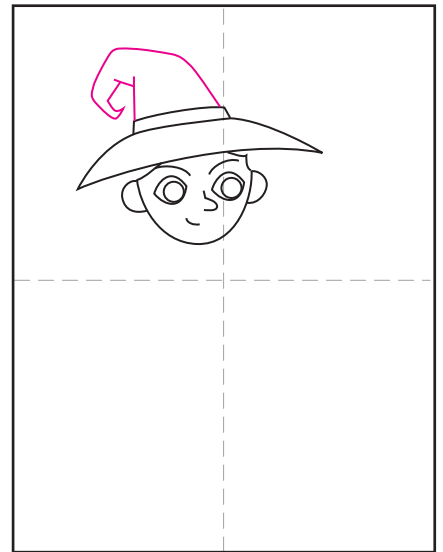

How to Draw a Witch

1. Start with the face as shown.

2. Draw the hat shape above it.

3. Finish the hat with a bent top.

4. Draw the top of the dress.

5. Add the bottom, and two shoes.

6. Draw the two arms.

7. Finish the hair and the hat lines.

8. Add a broom in the right hand.

9. Trace with a marker and color.

Witch