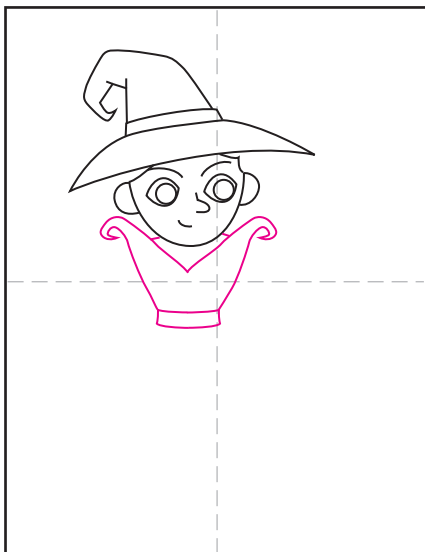

How to Draw a Witch

1. Start with the face as shown.

2. Draw the hat shape above it.

3. Finish the hat with a bent top.

4. Draw the top of the dress.

5. Add the bottom, and two shoes.

6. Draw the two arms.

7. Finish the hair and the hat lines.

8. Add a broom in the right hand.

9. Trace with a marker and color.

Witch