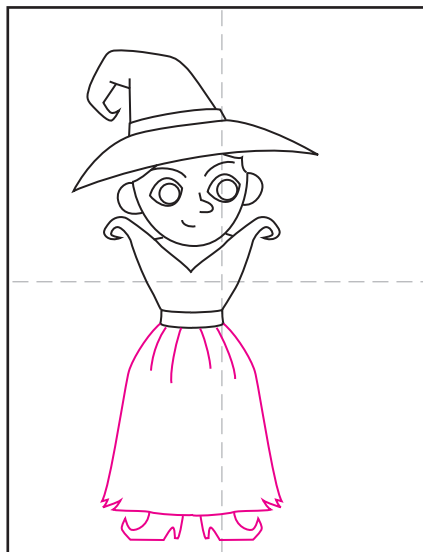

How to Draw a Witch

1. Start with the face as shown.

2. Draw the hat shape above it.

3. Finish the hat with a bent top.

4. Draw the top of the dress.

5. Add the bottom, and two shoes.

6. Draw the two arms.

7. Finish the hair and the hat lines.

8. Add a broom in the right hand.

9. Trace with a marker and color.

Witch