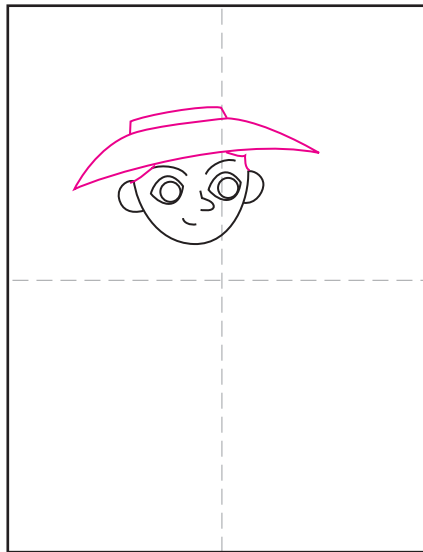

How to Draw a Witch

1. Start with the face as shown.

2. Draw the hat shape above it.

3. Finish the hat with a bent top.

4. Draw the top of the dress.

5. Add the bottom, and two shoes.

6. Draw the two arms.

7. Finish the hair and the hat lines.

8. Add a broom in the right hand.

9. Trace with a marker and color.

Witch