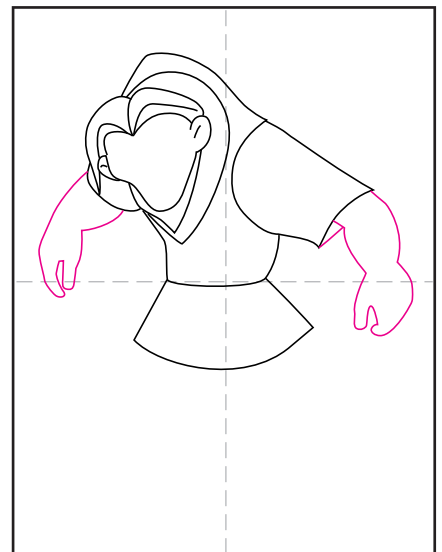

# How to draw Quasimodo from The Hunchback of Notre Dame

1. Draw the head shape.

2. Add the ears.

3. Draw the hair and shirt lines.

4. Add the shirt with the sleeves.

5. Draw the bottom of the shirt.

6. Add his two arms.

7. Draw his two legs with boots.

8. Add his face as shown.

9. Trace with a marker and color.

# Quasimodo from The Hunchback of Notre Dame