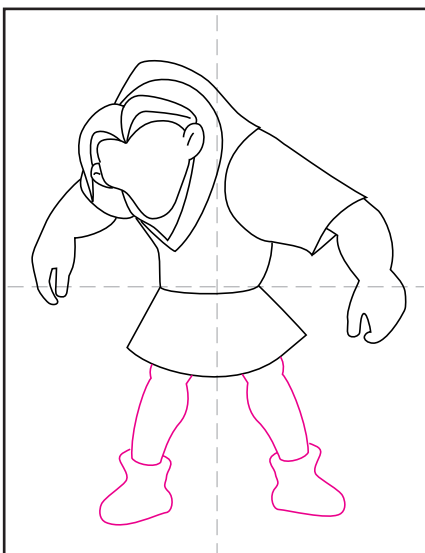

# How to draw Quasimodo from The Hunchback of Notre Dame

1. Draw the head shape.

2. Add the ears.

3. Draw the hair and shirt lines.

4. Add the shirt with the sleeves.

5. Draw the bottom of the shirt.

6. Add his two arms.

7. Draw his two legs with boots.

8. Add his face as shown.

9. Trace with a marker and color.

# Quasimodo from The Hunchback of Notre Dame