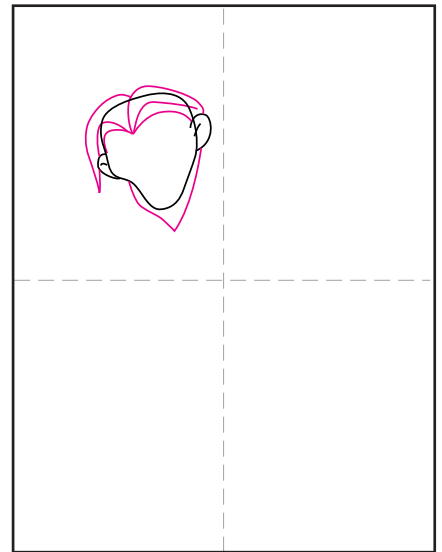

# How to draw Quasimodo from The Hunchback of Notre Dame

1. Draw the head shape.

2. Add the ears.

3. Draw the hair and shirt lines.

4. Add the shirt with the sleeves.

5. Draw the bottom of the shirt.

6. Add his two arms.

7. Draw his two legs with boots.

8. Add his face as shown.

9. Trace with a marker and color.

# Quasimodo from The Hunchback of Notre Dame