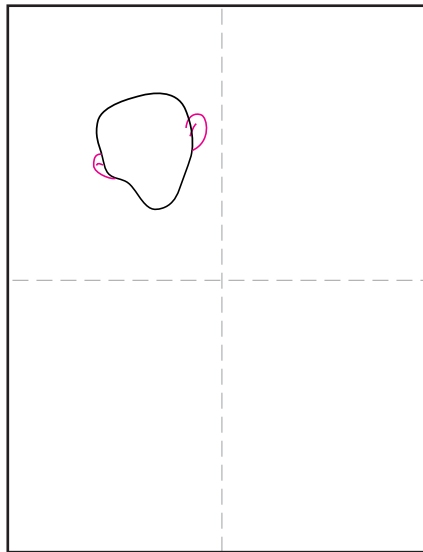

# How to draw Quasimodo from The Hunchback of Notre Dame

1. Draw the head shape.

2. Add the ears.

3. Draw the hair and shirt lines.

4. Add the shirt with the sleeves.

5. Draw the bottom of the shirt.

6. Add his two arms.

7. Draw his two legs with boots.

8. Add his face as shown.

9. Trace with a marker and color.