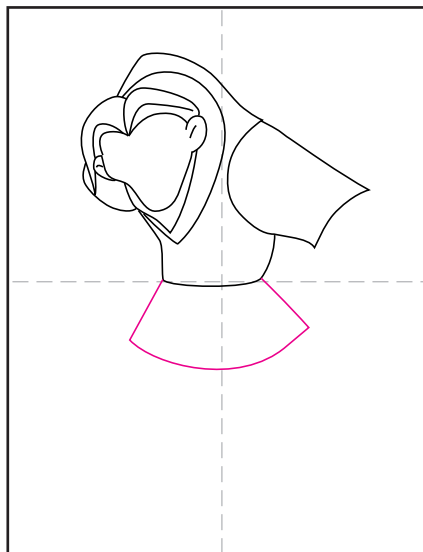

# How to draw Quasimodo from The Hunchback of Notre Dame

1. Draw the head shape.

2. Add the ears.

3. Draw the hair and shirt lines.

4. Add the shirt with the sleeves.

5. Draw the bottom of the shirt.

6. Add his two arms.

7. Draw his two legs with boots.

8. Add his face as shown.

9. Trace with a marker and color.