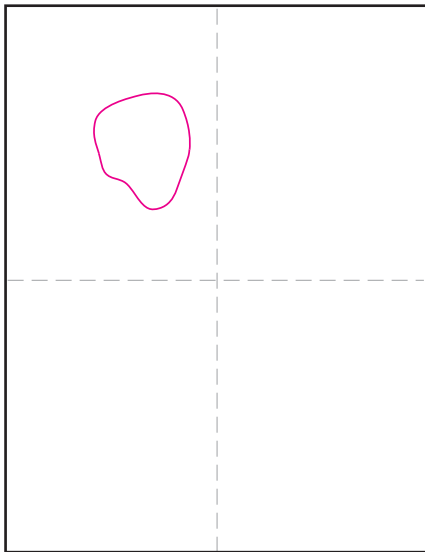

# How to draw Quasimodo from The Hunchback of Notre Dame

1. Draw the head shape.

2. Add the ears.

3. Draw the hair and shirt lines.

4. Add the shirt with the sleeves.

5. Draw the bottom of the shirt.

6. Add his two arms.

7. Draw his two legs with boots.

8. Add his face as shown.

9. Trace with a marker and color.