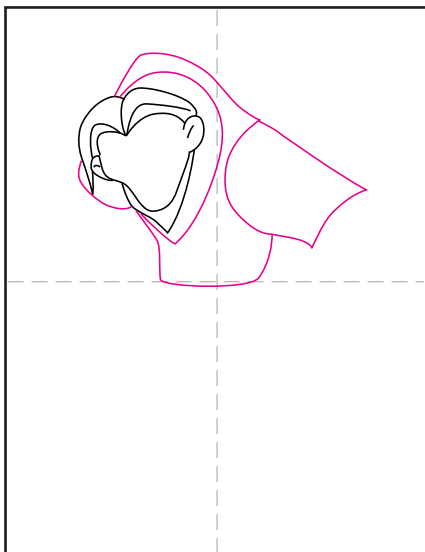

# How to draw Quasimodo from The Hunchback of Notre Dame

1. Draw the head shape.

2. Add the ears.

3. Draw the hair and shirt lines.

4. Add the shirt with the sleeves.

5. Draw the bottom of the shirt.

6. Add his two arms.

7. Draw his two legs with boots.

8. Add his face as shown.

9. Trace with a marker and color.

# Quasimodo from The Hunchback of Notre Dame