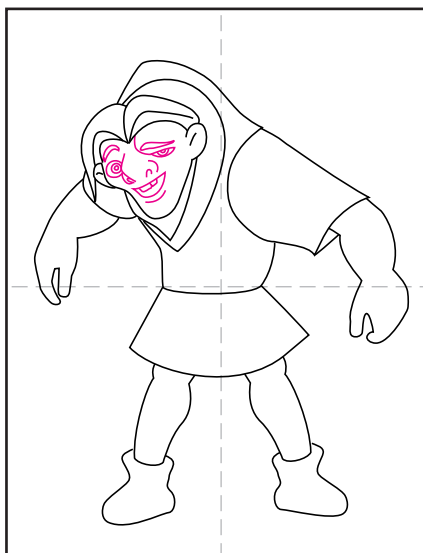

# How to draw Quasimodo from The Hunchback of Notre Dame

1. Draw the head shape.

2. Add the ears.

3. Draw the hair and shirt lines.

4. Add the shirt with the sleeves.

5. Draw the bottom of the shirt.

6. Add his two arms.

7. Draw his two legs with boots.

8. Add his face as shown.

9. Trace with a marker and color.

# Quasimodo from The Hunchback of Notre Dame