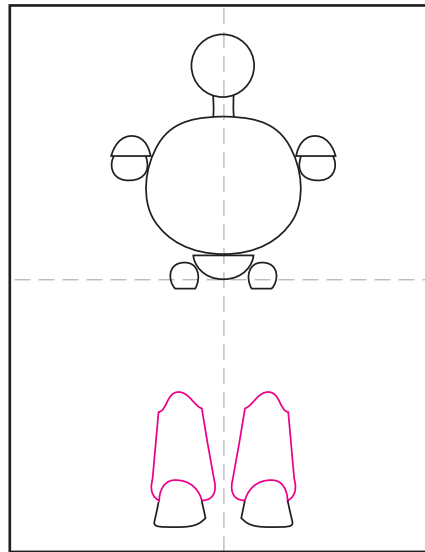

How to Draw the Wild Robot

1. Draw a circle body and head.

2. Add half circles as shown.

3. Add the round shapes attached.

4. Draw bottom of the feet.

5. Add sections above the feet.

6. Connect with leg section shown.

7. Draw two long arms.

8. Add all the detail lines inside and the duck Brightbill.

9. Trace with a marker and color.

Wild Robot