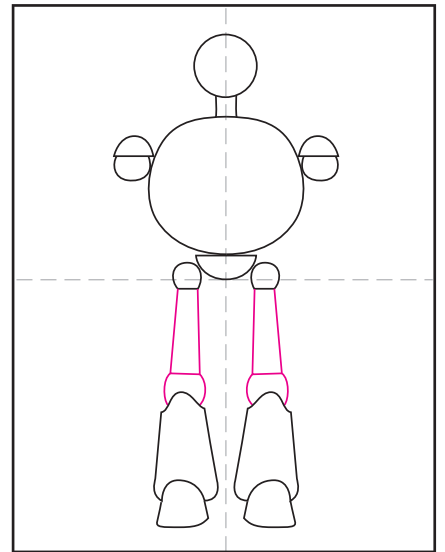

How to Draw the Wild Robot

1. Draw a circle body and head.

2. Add half circles as shown.

3. Add the round shapes attached.

4. Draw bottom of the feet.

5. Add sections above the feet.

6. Connect with leg section shown.

7. Draw two long arms.

8. Add all the detail lines inside and the duck Brightbill.

9. Trace with a marker and color.

Wild Robot