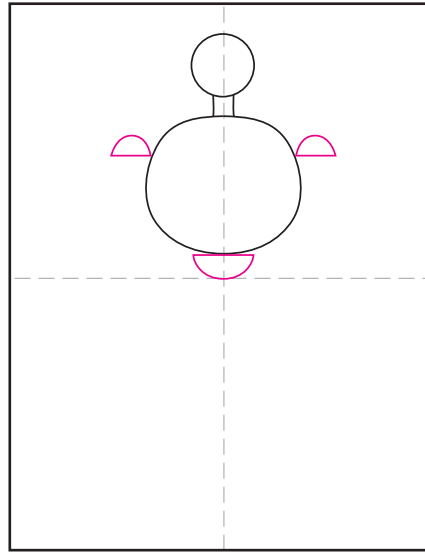

How to Draw the Wild Robot

1. Draw a circle body and head.

2. Add half circles as shown.

3. Add the round shapes attached.

4. Draw bottom of the feet.

5. Add sections above the feet.

6. Connect with leg section shown.

7. Draw two long arms.

8. Add all the detail lines inside and the duck Brightbill.

9. Trace with a marker and color.

Wild Robot