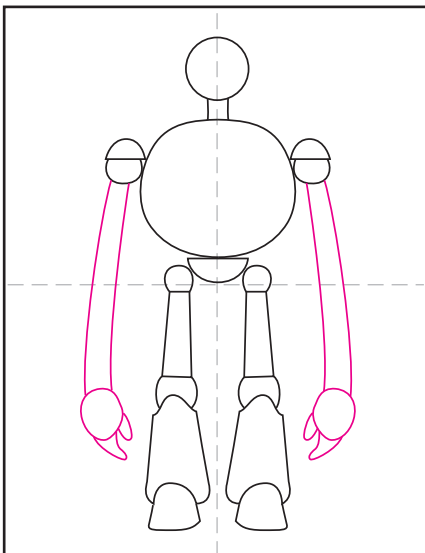

How to Draw the Wild Robot

1. Draw a circle body and head.

2. Add half circles as shown.

3. Add the round shapes attached.

4. Draw bottom of the feet.

5. Add sections above the feet.

6. Connect with leg section shown.

7. Draw two long arms.

8. Add all the detail lines inside and the duck Brightbill.

9. Trace with a marker and color.

Wild Robot