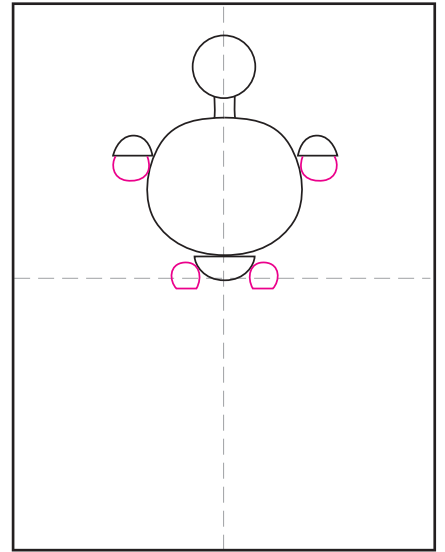

How to Draw the Wild Robot

1. Draw a circle body and head.

2. Add half circles as shown.

3. Add the round shapes attached.

4. Draw bottom of the feet.

5. Add sections above the feet.

6. Connect with leg section shown.

7. Draw two long arms.

8. Add all the detail lines inside and the duck Brightbill.

9. Trace with a marker and color.

Wild Robot