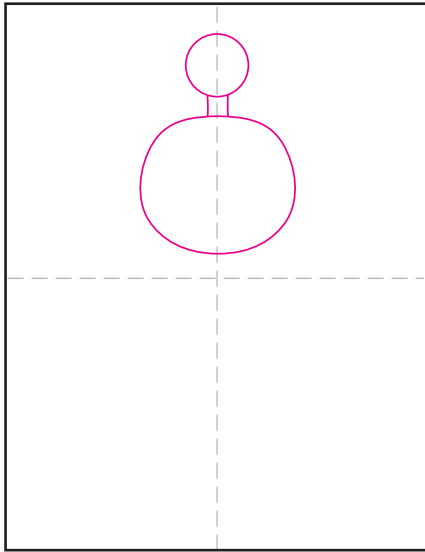

How to Draw the Wild Robot

1. Draw a circle body and head.

2. Add half circles as shown.

3. Add the round shapes attached.

4. Draw bottom of the feet.

5. Add sections above the feet.

6. Connect with leg section shown.

7. Draw two long arms.

8. Add all the detail lines inside and the duck Brightbill.

9. Trace with a marker and color.

Wild Robot