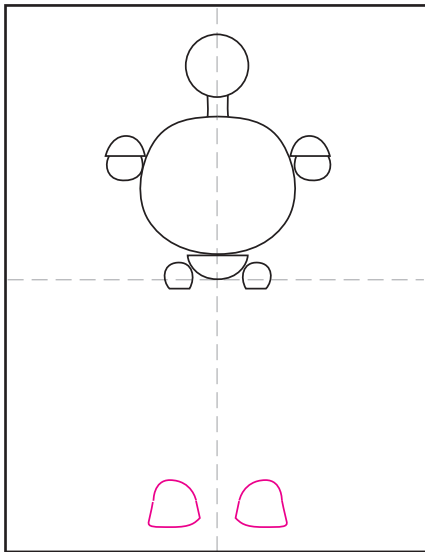

How to Draw the Wild Robot

1. Draw a circle body and head.

2. Add half circles as shown.

3. Add the round shapes attached.

4. Draw bottom of the feet.

5. Add sections above the feet.

6. Connect with leg section shown.

7. Draw two long arms.

8. Add all the detail lines inside and the duck Brightbill.

9. Trace with a marker and color.

Wild Robot