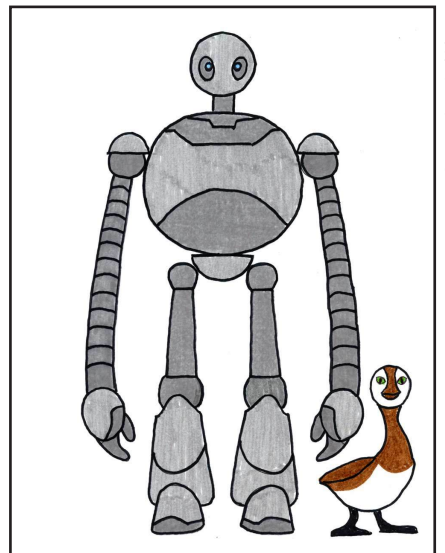

How to Draw the Wild Robot

1. Draw a circle body and head.

2. Add half circles as shown.

3. Add the round shapes attached.

4. Draw bottom of the feet.

5. Add sections above the feet.

6. Connect with leg section shown.

7. Draw two long arms.

8. Add all the detail lines inside and the duck Brightbill.

9. Trace with a marker and color.

Wild Robot