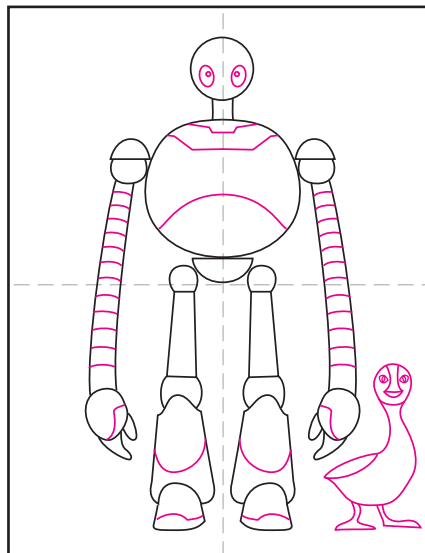

How to Draw the Wild Robot

1. Draw a circle body and head.

2. Add half circles as shown.

3. Add the round shapes attached.

4. Draw bottom of the feet.

5. Add sections above the feet.

6. Connect with leg section shown.

7. Draw two long arms.

8. Add all the detail lines inside and the duck Brightbill.

9. Trace with a marker and color.

Wild Robot