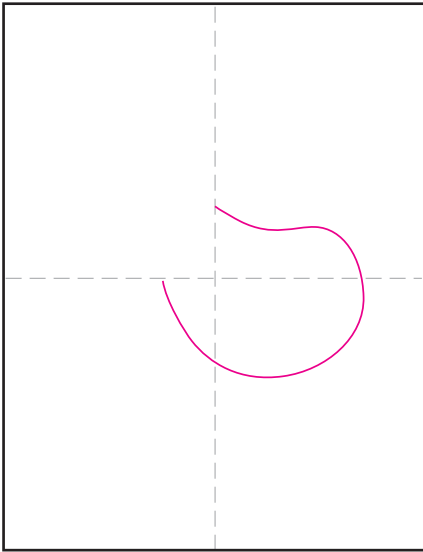

How to Draw a Eeyore

1. Start with the body shape shown.

2. Add the head.

3. Draw the two front legs.

4. Add the two back legs.

5. Draw the two ears.

6. Add the seam lines and mane.

7. Draw the eyes and nose.

8. Add the seam lines and tail.

9. Trace with a marker and color.

Eeyore