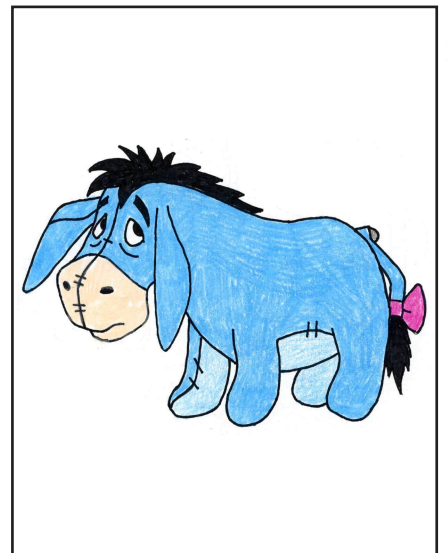

How to Draw a Eeyore

1. Start with the body shape shown.

2. Add the head.

3. Draw the two front legs.

4. Add the two back legs.

5. Draw the two ears.

6. Add the seam lines and mane.

7. Draw the eyes and nose.

8. Add the seam lines and tail.

9. Trace with a marker and color.

Eeyore