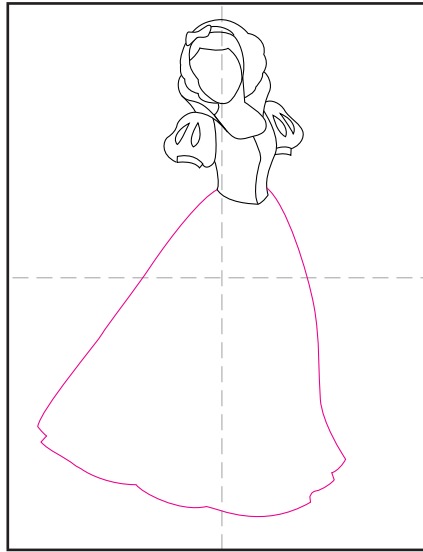

How to Draw Snow White

1. Draw the head and neck shape.

2. Add the hair and the collar around it.

3. Draw the left sleeve and bodice.

4. Add the right sleeve.

5. Draw the skirt.

6. Add two arms as shown.

7. Draw skirt swirl lines and shoes.

8. Finish with Snow White's face.

9. Trace with a marker and color.

Snow White