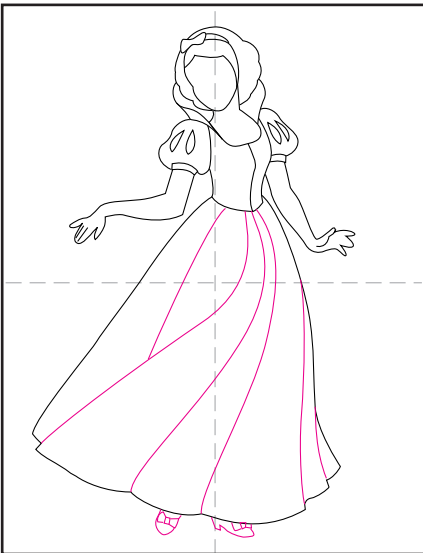

How to Draw Snow White

1. Draw the head and neck shape.

2. Add the hair and the collar around it.

3. Draw the left sleeve and bodice.

4. Add the right sleeve.

5. Draw the skirt.

6. Add two arms as shown.

7. Draw skirt swirl lines and shoes.

8. Finish with Snow White's face.

9. Trace with a marker and color.

Snow White