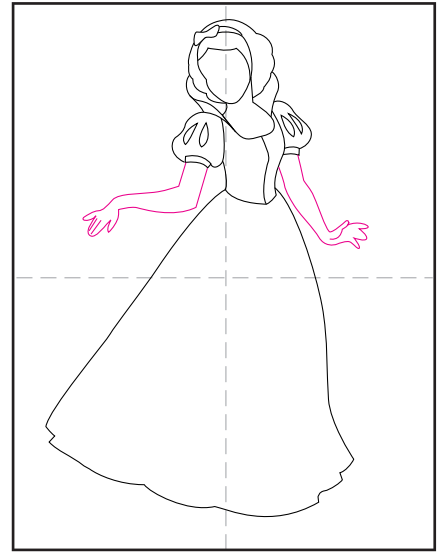

How to Draw Snow White

1. Draw the head and neck shape.

2. Add the hair and the collar around it.

3. Draw the left sleeve and bodice.

4. Add the right sleeve.

5. Draw the skirt.

6. Add two arms as shown.

7. Draw skirt swirl lines and shoes.

8. Finish with Snow White's face.

9. Trace with a marker and color.

Snow White