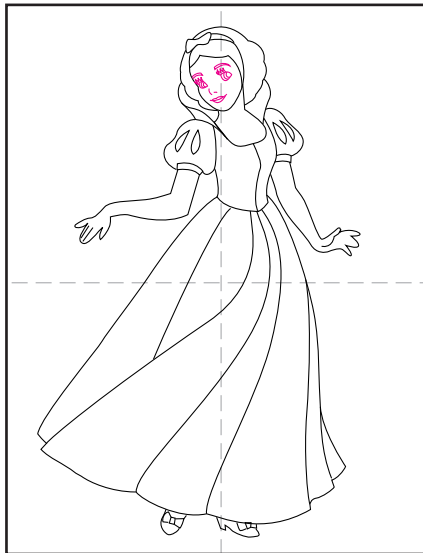

How to Draw Snow White

1. Draw the head and neck shape.

2. Add the hair and the collar around it.

3. Draw the left sleeve and bodice.

4. Add the right sleeve.

5. Draw the skirt.

6. Add two arms as shown.

7. Draw skirt swirl lines and shoes.

8. Finish with Snow White's face.

9. Trace with a marker and color.

Snow White