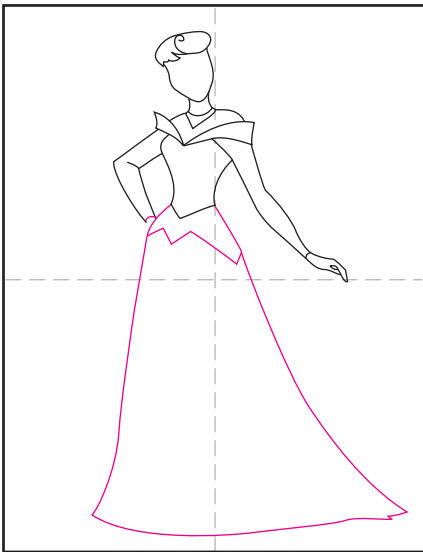

How to Draw Princess Aurora

1. Start with the head and hair shape.

2. Add the neck and shoulders below.

3. Draw the bodice and arms.

4. Add the waist piece and skirt.

5. Draw the fold lines inside the skirt.

6. Add the lines inside the bodice.

7. Draw the hair and crown.

8. Finally, finish with the face.

9. Trace with a marker and color.

Princess Aurora