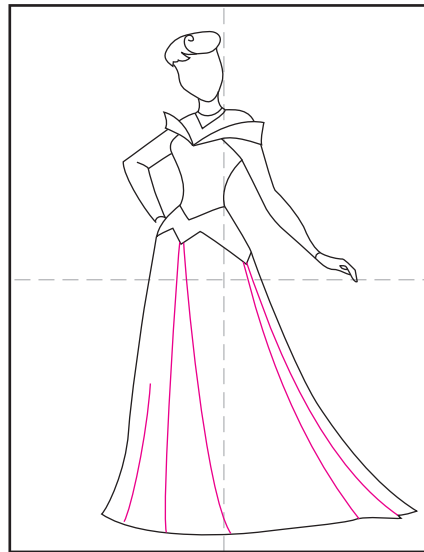

How to Draw Princess Aurora

1. Start with the head and hair shape.

2. Add the neck and shoulders below.

3. Draw the bodice and arms.

4. Add the waist piece and skirt.

5. Draw the fold lines inside the skirt.

6. Add the lines inside the bodice.

7. Draw the hair and crown.

8. Finally, finish with the face.

9. Trace with a marker and color.

Princess Aurora