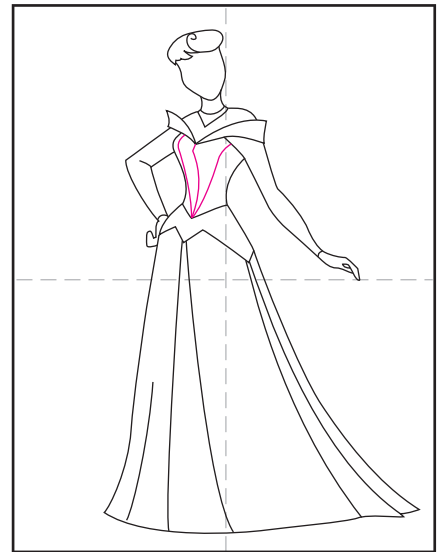

How to Draw Princess Aurora

1. Start with the head and hair shape.

2. Add the neck and shoulders below.

3. Draw the bodice and arms.

4. Add the waist piece and skirt.

5. Draw the fold lines inside the skirt.

6. Add the lines inside the bodice.

7. Draw the hair and crown.

8. Finally, finish with the face.

9. Trace with a marker and color.

Princess Aurora