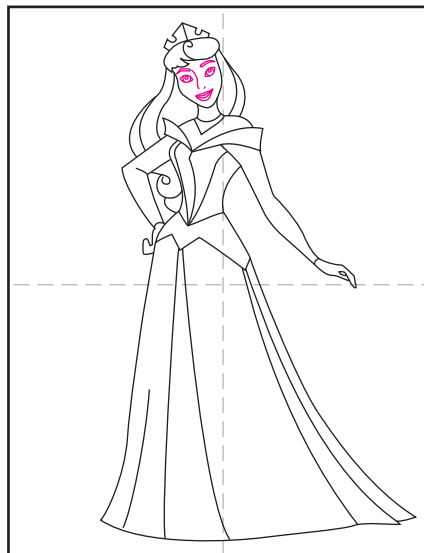

How to Draw Princess Aurora

1. Start with the head and hair shape.

2. Add the neck and shoulders below.

3. Draw the bodice and arms.

4. Add the waist piece and skirt.

5. Draw the fold lines inside the skirt.

6. Add the lines inside the bodice.

7. Draw the hair and crown.

8. Finally, finish with the face.

9. Trace with a marker and color.

Princess Aurora