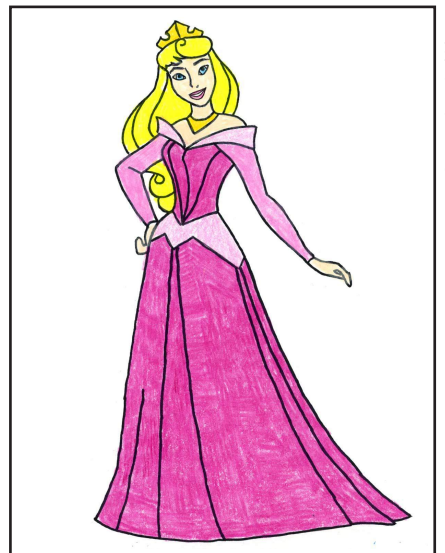

How to Draw Princess Aurora

1. Start with the head and hair shape.

2. Add the neck and shoulders below.

3. Draw the bodice and arms.

4. Add the waist piece and skirt.

5. Draw the fold lines inside the skirt.

6. Add the lines inside the bodice.

7. Draw the hair and crown.

8. Finally, finish with the face.

9. Trace with a marker and color.

Princess Aurora