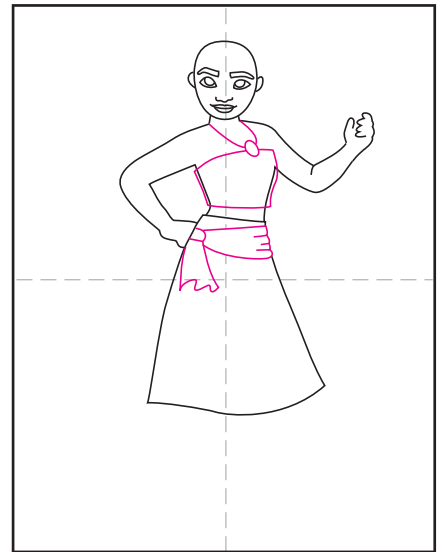

How to Draw Moana

1. Start with an oval head.

2. Add the face and ears.

3. Start the arms and torso.

4. Add the skirt underneath.

5. Finish the arms.

6. Add the top and sash.

7. Draw her hair and two legs.

8. Finish with paddle.

9. Trace with a marker and color.

Moana