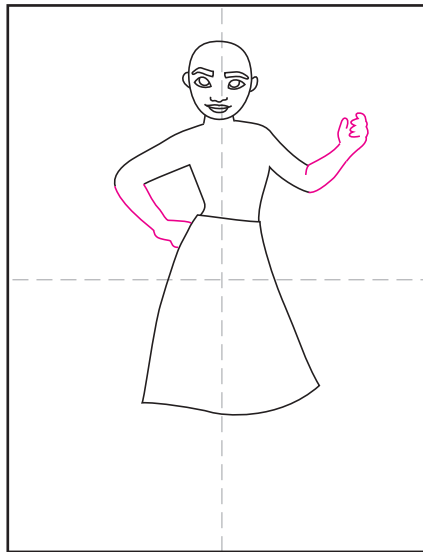

How to Draw Moana

1. Start with an oval head.

2. Add the face and ears.

3. Start the arms and torso.

4. Add the skirt underneath.

5. Finish the arms.

6. Add the top and sash.

7. Draw her hair and two legs.

8. Finish with paddle.

9. Trace with a marker and color.

Moana