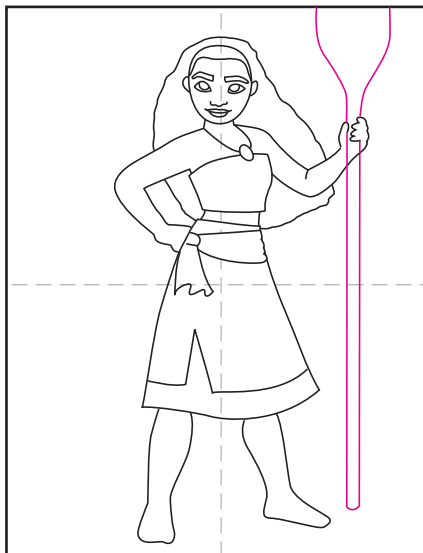

How to Draw Moana

1. Start with an oval head.

2. Add the face and ears.

3. Start the arms and torso.

4. Add the skirt underneath.

5. Finish the arms.

6. Add the top and sash.

7. Draw her hair and two legs.

8. Finish with paddle.

9. Trace with a marker and color.

Moana