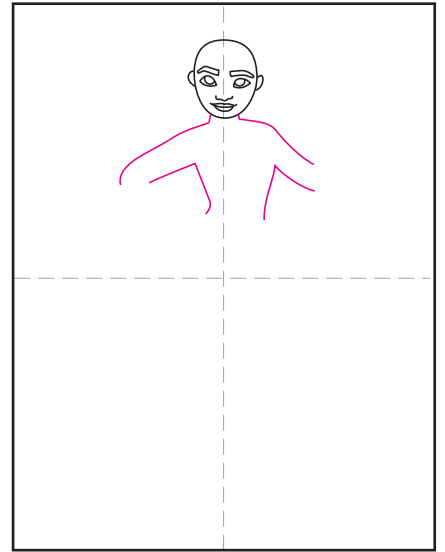

How to Draw Moana

1. Start with an oval head.

2. Add the face and ears.

3. Start the arms and torso.

4. Add the skirt underneath.

5. Finish the arms.

6. Add the top and sash.

7. Draw her hair and two legs.

8. Finish with paddle.

9. Trace with a marker and color.

Moana