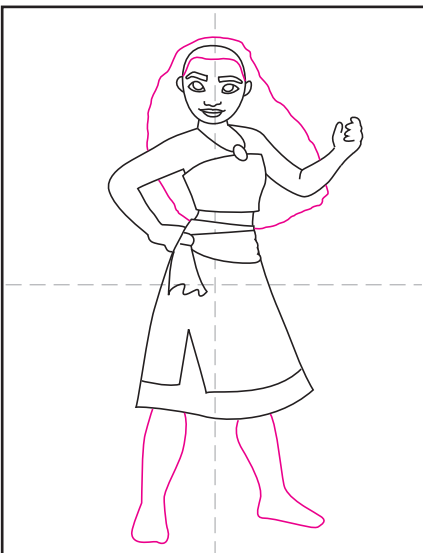

How to Draw Moana

1. Start with an oval head.

2. Add the face and ears.

3. Start the arms and torso.

4. Add the skirt underneath.

5. Finish the arms.

6. Add the top and sash.

7. Draw her hair and two legs.

8. Finish with paddle.

9. Trace with a marker and color.

Moana