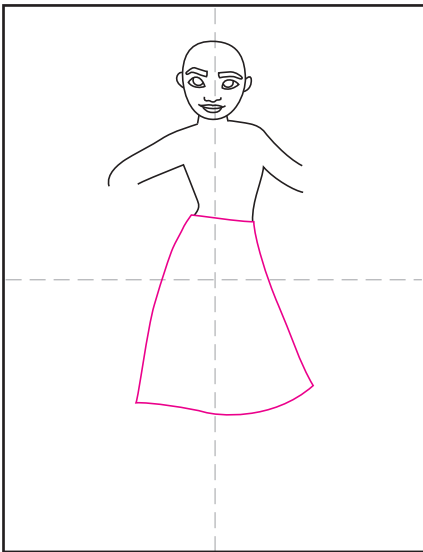

How to Draw Moana

1. Start with an oval head.

2. Add the face and ears.

3. Start the arms and torso.

4. Add the skirt underneath.

5. Finish the arms.

6. Add the top and sash.

7. Draw her hair and two legs.

8. Finish with paddle.

9. Trace with a marker and color.

Moana