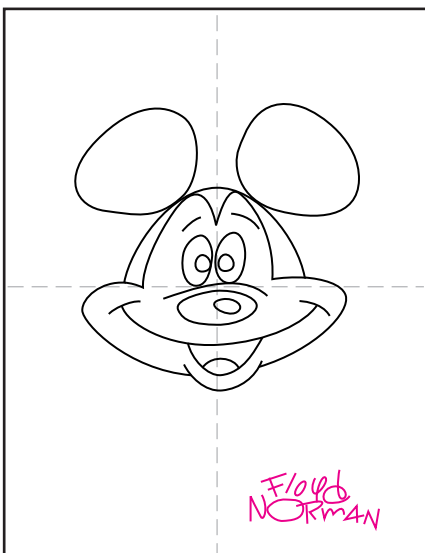

# Draw Like Floyd Norman

1. Draw the outer head shape.

2. Add the inside M shape.

3. Draw two eyes and brows.

4. Add the nose below the eyes.

5. Draw a smiling mouth and lip.

6. Add two ears.

7. Draw Floyd's name.

8. Finish with energy lines.

9. Trace with a marker fill in shapes.

Draw Like Floyd Norman

FLOYD  
NORMAN