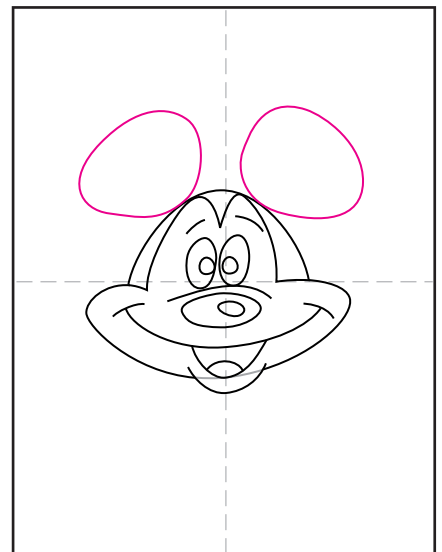

# Draw Like Floyd Norman

1. Draw the outer head shape.

2. Add the inside M shape.

3. Draw two eyes and brows.

4. Add the nose below the eyes.

5. Draw a smiling mouth and lip.

6. Add two ears.

7. Draw Floyd's name.

8. Finish with energy lines.

9. Trace with a marker fill in shapes.

Draw Like Floyd Norman

FLOYD  
NORMAN