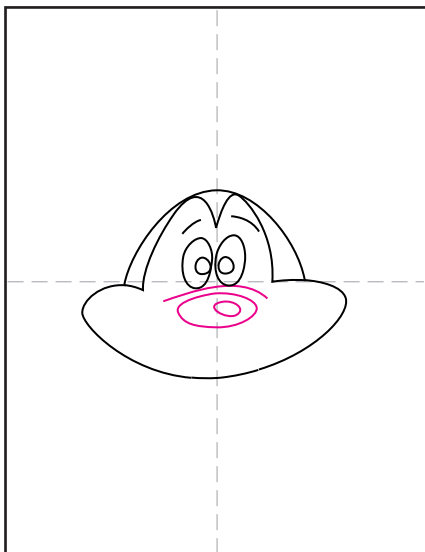

# Draw Like Floyd Norman

1. Draw the outer head shape.

2. Add the inside M shape.

3. Draw two eyes and brows.

4. Add the nose below the eyes.

5. Draw a smiling mouth and lip.

6. Add two ears.

7. Draw Floyd's name.

8. Finish with energy lines.

9. Trace with a marker fill in shapes.

Draw Like Floyd Norman

FLOYD  
NORMAN