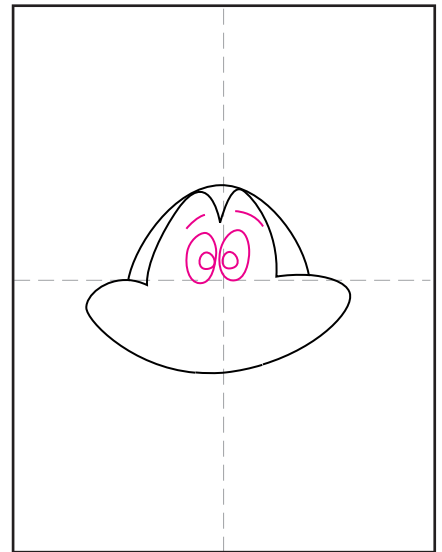

# Draw Like Floyd Norman

1. Draw the outer head shape.

2. Add the inside M shape.

3. Draw two eyes and brows.

4. Add the nose below the eyes.

5. Draw a smiling mouth and lip.

6. Add two ears.

7. Draw Floyd's name.

8. Finish with energy lines.

9. Trace with a marker fill in shapes.

Draw Like Floyd Norman

FLOYD  
NORMAN