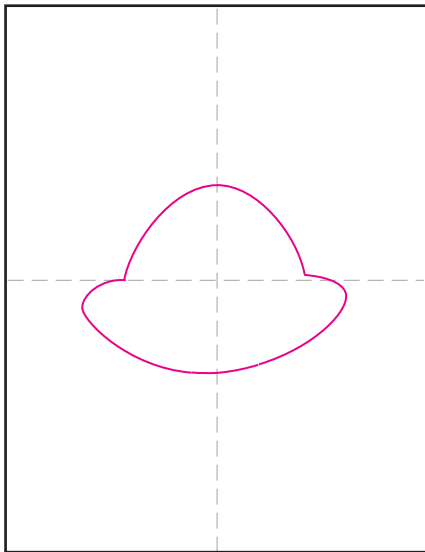

# Draw Like Floyd Norman

1. Draw the outer head shape.

2. Add the inside M shape.

3. Draw two eyes and brows.

4. Add the nose below the eyes.

5. Draw a smiling mouth and lip.

6. Add two ears.

7. Draw Floyd's name.

8. Finish with energy lines.

9. Trace with a marker fill in shapes.

Draw Like Floyd Norman

FLOYD  
NORMAN