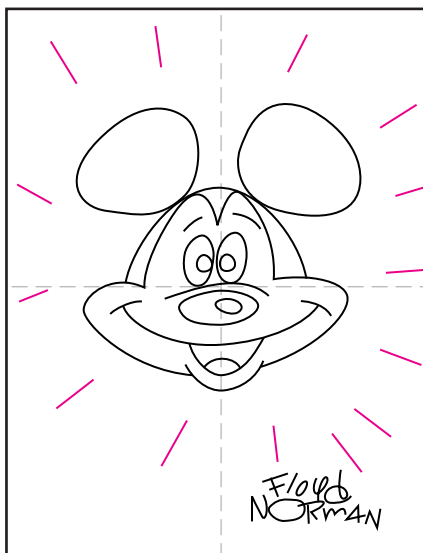

# Draw Like Floyd Norman

1. Draw the outer head shape.

2. Add the inside M shape.

3. Draw two eyes and brows.

4. Add the nose below the eyes.

5. Draw a smiling mouth and lip.

6. Add two ears.

7. Draw Floyd's name.

8. Finish with energy lines.

9. Trace with a marker fill in shapes.

Draw Like Floyd Norman

FLOYD  
NORMAN