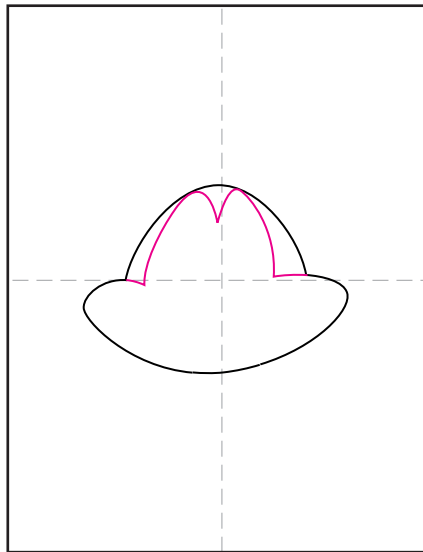

# Draw Like Floyd Norman

1. Draw the outer head shape.

2. Add the inside M shape.

3. Draw two eyes and brows.

4. Add the nose below the eyes.

5. Draw a smiling mouth and lip.

6. Add two ears.

7. Draw Floyd's name.

8. Finish with energy lines.

9. Trace with a marker fill in shapes.

Draw Like Floyd Norman

FLOYD  
NORMAN