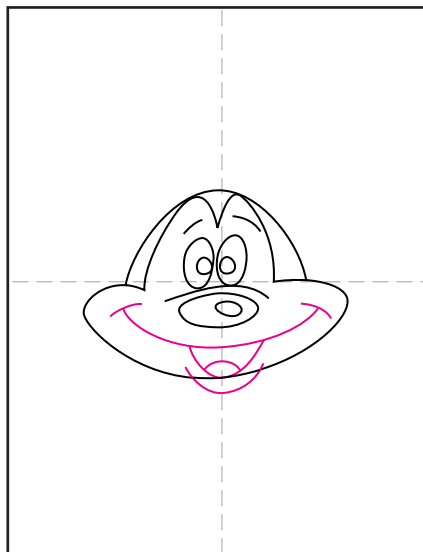

# Draw Like Floyd Norman

1. Draw the outer head shape.

2. Add the inside M shape.

3. Draw two eyes and brows.

4. Add the nose below the eyes.

5. Draw a smiling mouth and lip.

6. Add two ears.

7. Draw Floyd's name.

8. Finish with energy lines.

9. Trace with a marker fill in shapes.

Draw Like Floyd Norman

FLOYD  
NORMAN