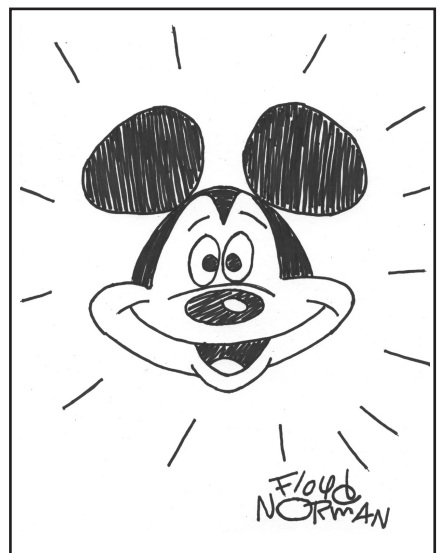

# Draw Like Floyd Norman

1. Draw the outer head shape.

2. Add the inside M shape.

3. Draw two eyes and brows.

4. Add the nose below the eyes.

5. Draw a smiling mouth and lip.

6. Add two ears.

7. Draw Floyd's name.

8. Finish with energy lines.

9. Trace with a marker fill in shapes.

Draw Like Floyd Norman

FLOYD  
NORMAN