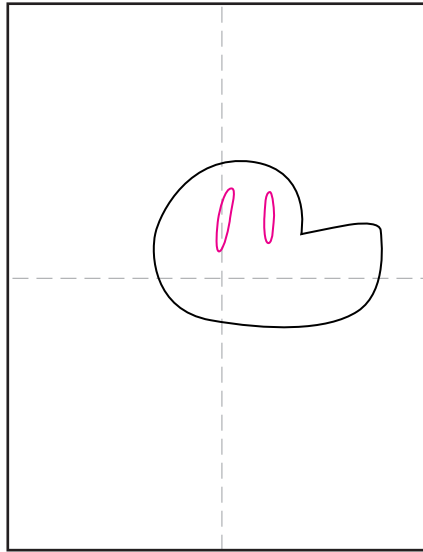

How to Draw Dog Man

1. Draw the head shape.

2. Add the two ovals for eyes.

3. Draw a mouth, nose and spots.

4. Add the two ears.

5. Draw a hat on his head.

6. Start the shirt below the head.

7. Draw the two arms.

8. Add the two legs.

9. Trace with a marker and color.

Dog Man