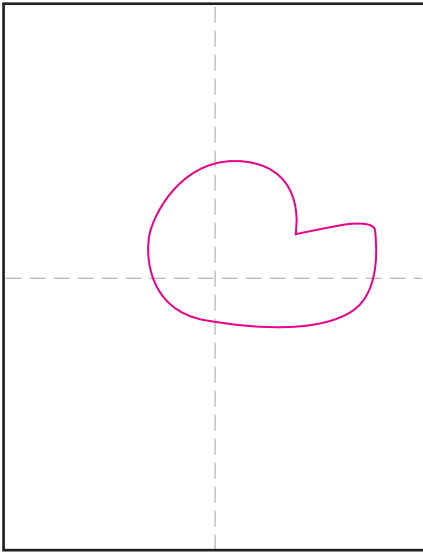

How to Draw Dog Man

1. Draw the head shape.

2. Add the two ovals for eyes.

3. Draw a mouth, nose and spots.

4. Add the two ears.

5. Draw a hat on his head.

6. Start the shirt below the head.

7. Draw the two arms.

8. Add the two legs.

9. Trace with a marker and color.

Dog Man