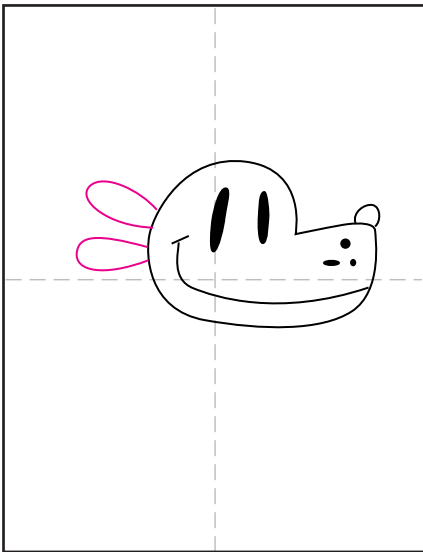

How to Draw Dog Man

1. Draw the head shape.

2. Add the two ovals for eyes.

3. Draw a mouth, nose and spots.

4. Add the two ears.

5. Draw a hat on his head.

6. Start the shirt below the head.

7. Draw the two arms.

8. Add the two legs.

9. Trace with a marker and color.

Dog Man