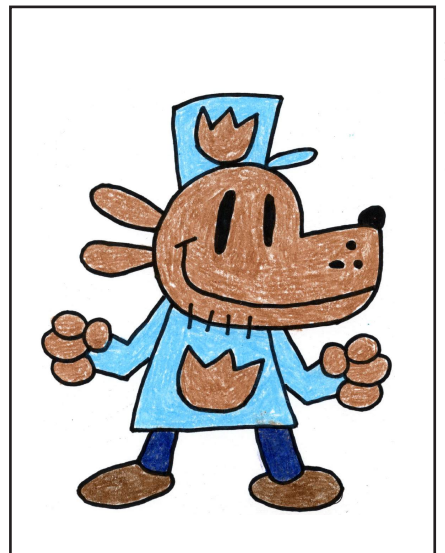

How to Draw Dog Man

1. Draw the head shape.

2. Add the two ovals for eyes.

3. Draw a mouth, nose and spots.

4. Add the two ears.

5. Draw a hat on his head.

6. Start the shirt below the head.

7. Draw the two arms.

8. Add the two legs.

9. Trace with a marker and color.

Dog Man