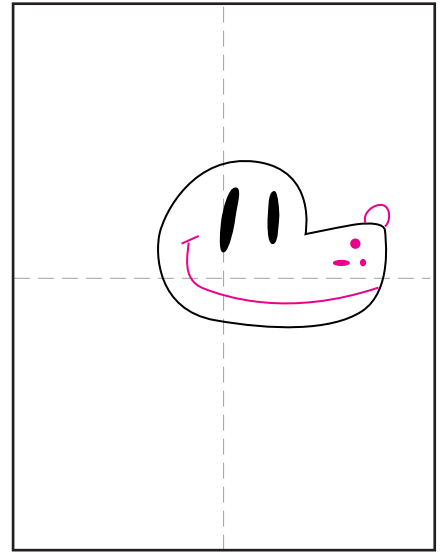

How to Draw Dog Man

1. Draw the head shape.

2. Add the two ovals for eyes.

3. Draw a mouth, nose and spots.

4. Add the two ears.

5. Draw a hat on his head.

6. Start the shirt below the head.

7. Draw the two arms.

8. Add the two legs.

9. Trace with a marker and color.

Dog Man