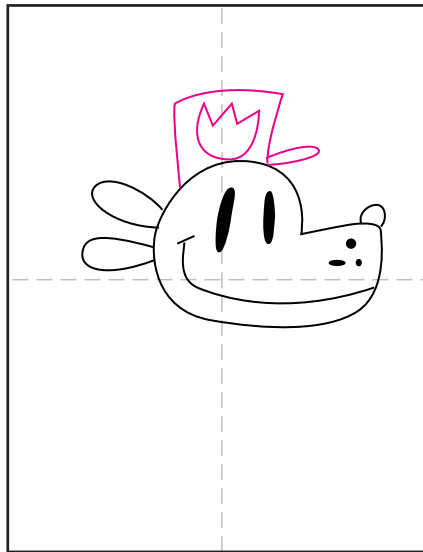

How to Draw Dog Man

1. Draw the head shape.

2. Add the two ovals for eyes.

3. Draw a mouth, nose and spots.

4. Add the two ears.

5. Draw a hat on his head.

6. Start the shirt below the head.

7. Draw the two arms.

8. Add the two legs.

9. Trace with a marker and color.

Dog Man