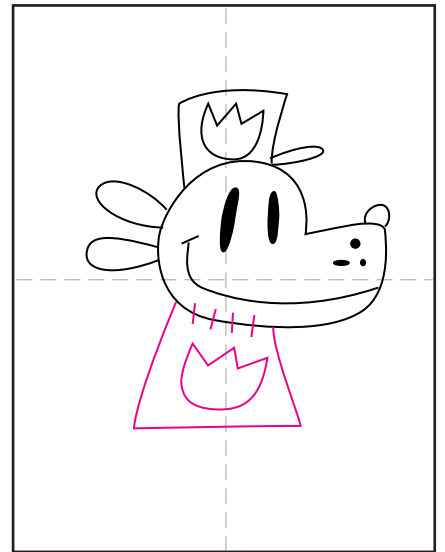

How to Draw Dog Man

1. Draw the head shape.

2. Add the two ovals for eyes.

3. Draw a mouth, nose and spots.

4. Add the two ears.

5. Draw a hat on his head.

6. Start the shirt below the head.

7. Draw the two arms.

8. Add the two legs.

9. Trace with a marker and color.

Dog Man