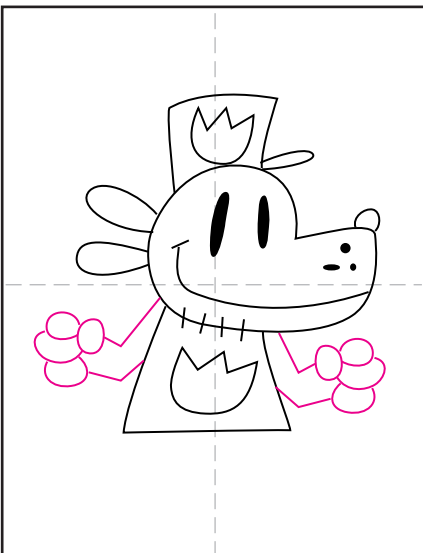

How to Draw Dog Man

1. Draw the head shape.

2. Add the two ovals for eyes.

3. Draw a mouth, nose and spots.

4. Add the two ears.

5. Draw a hat on his head.

6. Start the shirt below the head.

7. Draw the two arms.

8. Add the two legs.

9. Trace with a marker and color.

Dog Man