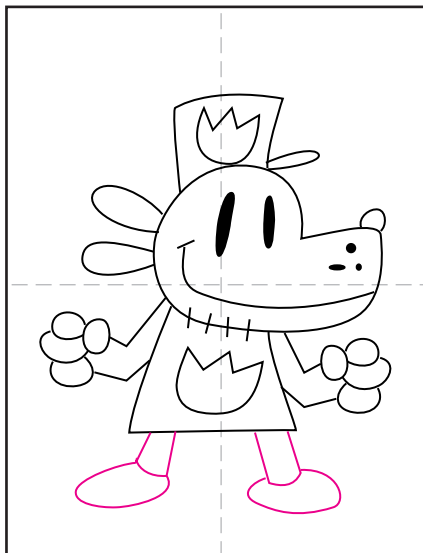

How to Draw Dog Man

1. Draw the head shape.

2. Add the two ovals for eyes.

3. Draw a mouth, nose and spots.

4. Add the two ears.

5. Draw a hat on his head.

6. Start the shirt below the head.

7. Draw the two arms.

8. Add the two legs.

9. Trace with a marker and color.

Dog Man