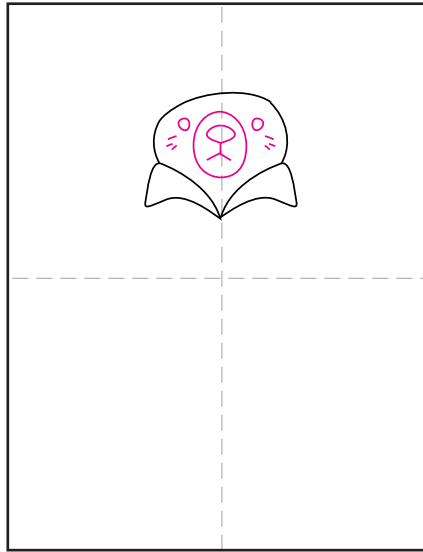

How to Draw Paddington

1. Start with collar and add head shape.

2. Draw the bear face inside.

3. Add the jacket shape below.

4. Draw the two sleeves.

5. Add the jacket details and pockets.

6. Draw the hands and feet.

7. Add the hat above the head.

8. Draw fur lines and add suitcase.

9. Trace with a marker and color.

Paddington