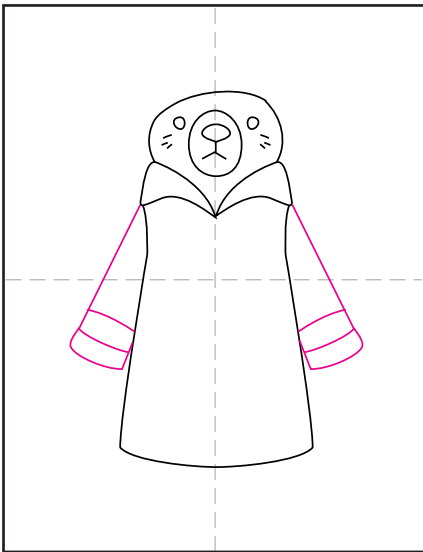

How to Draw Paddington

1. Start with collar and add head shape.

2. Draw the bear face inside.

3. Add the jacket shape below.

4. Draw the two sleeves.

5. Add the jacket details and pockets.

6. Draw the hands and feet.

7. Add the hat above the head.

8. Draw fur lines and add suitcase.

9. Trace with a marker and color.

Paddington