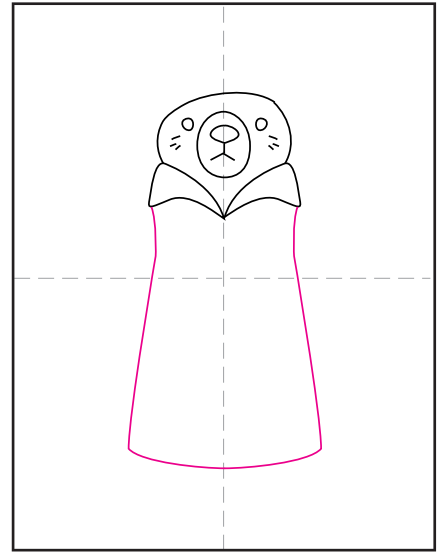

How to Draw Paddington

1. Start with collar and add head shape.

2. Draw the bear face inside.

3. Add the jacket shape below.

4. Draw the two sleeves.

5. Add the jacket details and pockets.

6. Draw the hands and feet.

7. Add the hat above the head.

8. Draw fur lines and add suitcase.

9. Trace with a marker and color.

Paddington