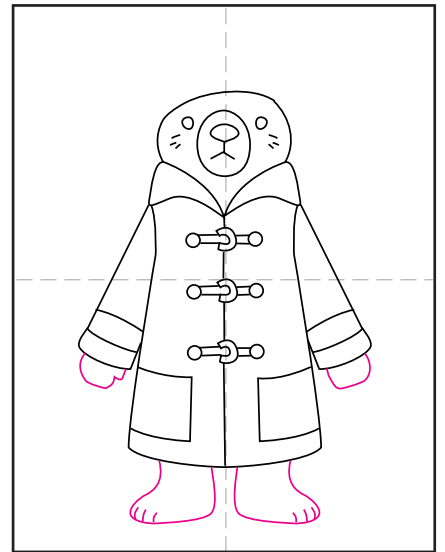

How to Draw Paddington

1. Start with collar and add head shape.

2. Draw the bear face inside.

3. Add the jacket shape below.

4. Draw the two sleeves.

5. Add the jacket details and pockets.

6. Draw the hands and feet.

7. Add the hat above the head.

8. Draw fur lines and add suitcase.

9. Trace with a marker and color.

Paddington