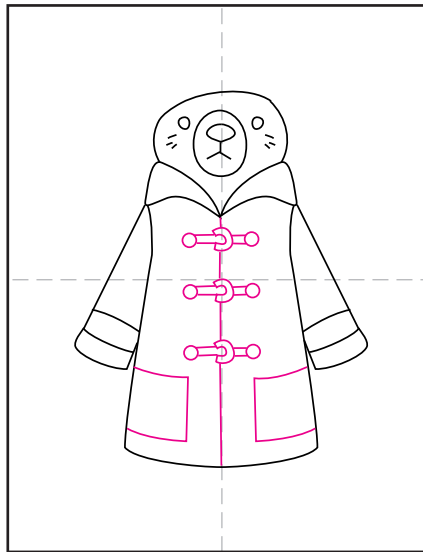

How to Draw Paddington

1. Start with collar and add head shape.

2. Draw the bear face inside.

3. Add the jacket shape below.

4. Draw the two sleeves.

5. Add the jacket details and pockets.

6. Draw the hands and feet.

7. Add the hat above the head.

8. Draw fur lines and add suitcase.

9. Trace with a marker and color.

Paddington