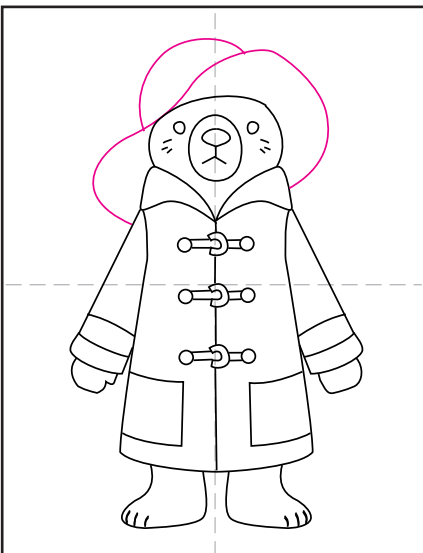

How to Draw Paddington

1. Start with collar and add head shape.

2. Draw the bear face inside.

3. Add the jacket shape below.

4. Draw the two sleeves.

5. Add the jacket details and pockets.

6. Draw the hands and feet.

7. Add the hat above the head.

8. Draw fur lines and add suitcase.

9. Trace with a marker and color.

Paddington