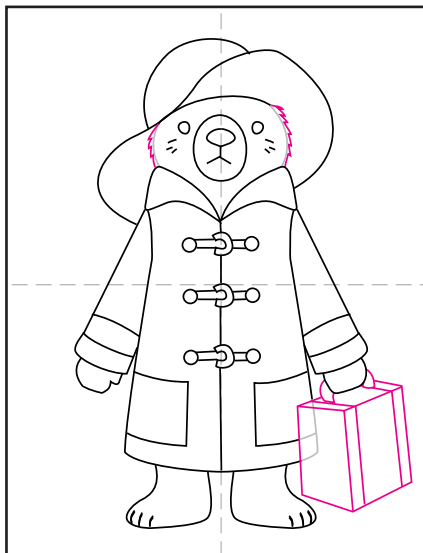

How to Draw Paddington

1. Start with collar and add head shape.

2. Draw the bear face inside.

3. Add the jacket shape below.

4. Draw the two sleeves.

5. Add the jacket details and pockets.

6. Draw the hands and feet.

7. Add the hat above the head.

8. Draw fur lines and add suitcase.

9. Trace with a marker and color.

Paddington