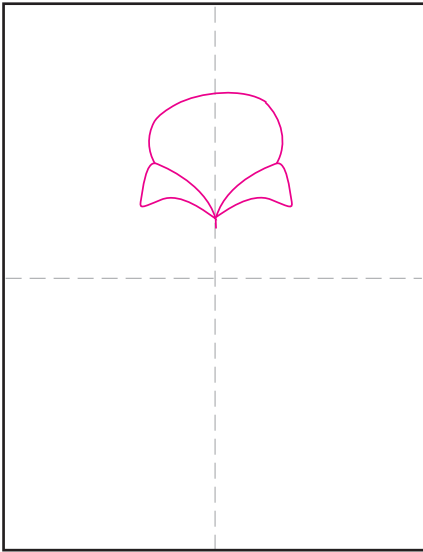

How to Draw Paddington

1. Start with collar and add head shape.

2. Draw the bear face inside.

3. Add the jacket shape below.

4. Draw the two sleeves.

5. Add the jacket details and pockets.

6. Draw the hands and feet.

7. Add the hat above the head.

8. Draw fur lines and add suitcase.

9. Trace with a marker and color.

Paddington