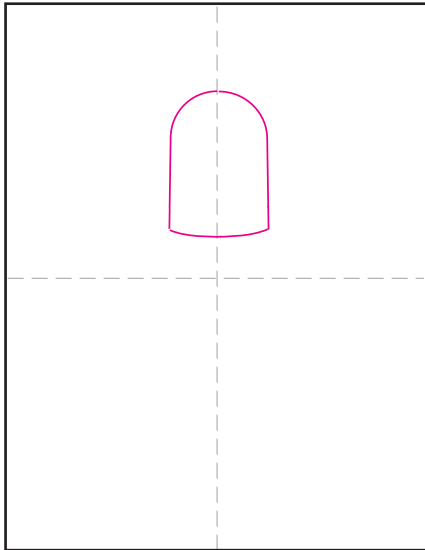

Draw Cece from El Deafo

1. Start with a simple head shape.

2. Add some hair on top.

3. Draw her facial features and glasses.

4. Add hair lines and ears.

5. Draw the shirt and shorts.

6. Add the two arms and hands.

7. Draw her legs and shoes.

8. Add her transmitter and cape.

9. Trace with a marker and color.