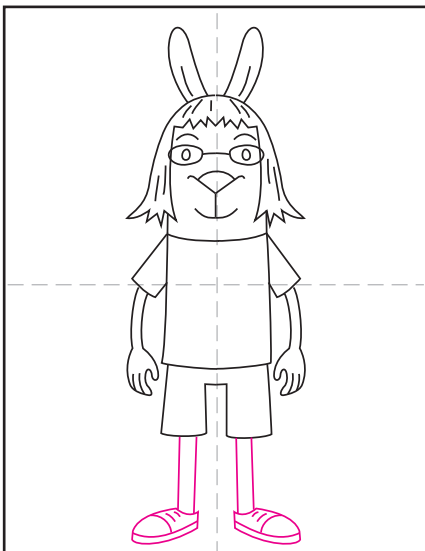

Draw Cece from El Deafo

1. Start with a simple head shape.

2. Add some hair on top.

3. Draw her facial features and glasses.

4. Add hair lines and ears.

5. Draw the shirt and shorts.

6. Add the two arms and hands.

7. Draw her legs and shoes.

8. Add her transmitter and cape.

9. Trace with a marker and color.