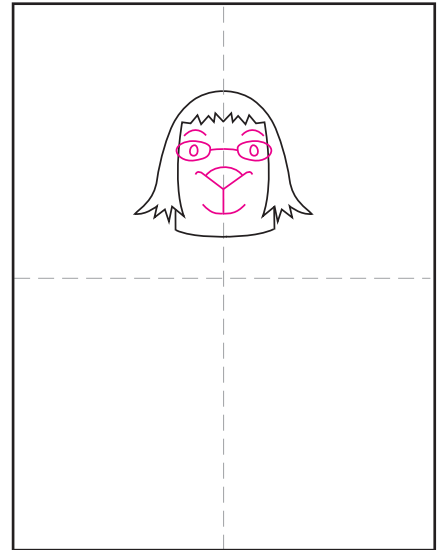

Draw Cece from El Deafo

1. Start with a simple head shape.

2. Add some hair on top.

3. Draw her facial features and glasses.

4. Add hair lines and ears.

5. Draw the shirt and shorts.

6. Add the two arms and hands.

7. Draw her legs and shoes.

8. Add her transmitter and cape.

9. Trace with a marker and color.