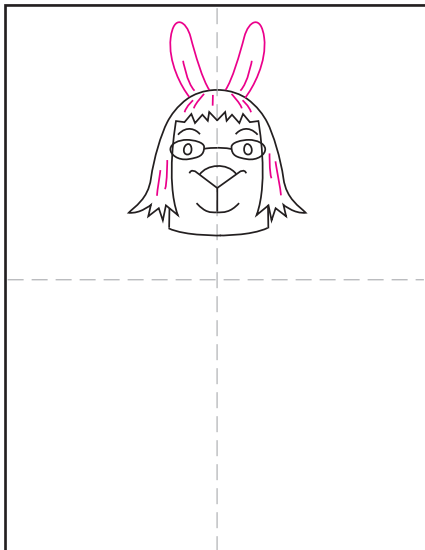

Draw Cece from El Deafo

1. Start with a simple head shape.

2. Add some hair on top.

3. Draw her facial features and glasses.

4. Add hair lines and ears.

5. Draw the shirt and shorts.

6. Add the two arms and hands.

7. Draw her legs and shoes.

8. Add her transmitter and cape.

9. Trace with a marker and color.