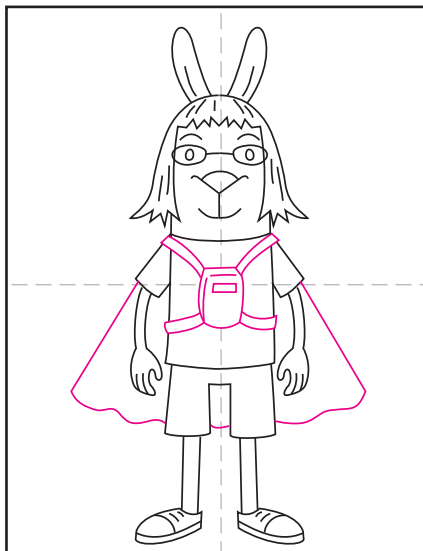

Draw Cece from El Deafo

1. Start with a simple head shape.

2. Add some hair on top.

3. Draw her facial features and glasses.

4. Add hair lines and ears.

5. Draw the shirt and shorts.

6. Add the two arms and hands.

7. Draw her legs and shoes.

8. Add her transmitter and cape.

9. Trace with a marker and color.