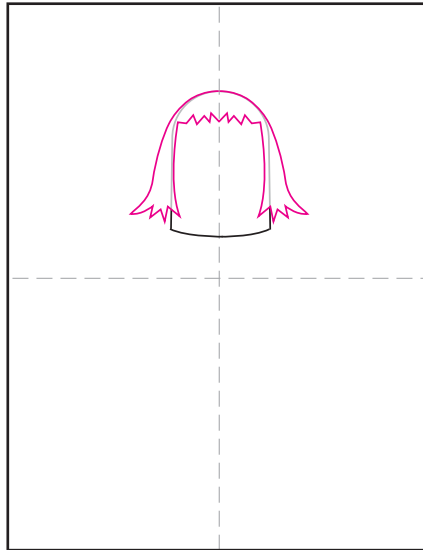

Draw Cece from El Deafo

1. Start with a simple head shape.

2. Add some hair on top.

3. Draw her facial features and glasses.

4. Add hair lines and ears.

5. Draw the shirt and shorts.

6. Add the two arms and hands.

7. Draw her legs and shoes.

8. Add her transmitter and cape.

9. Trace with a marker and color.