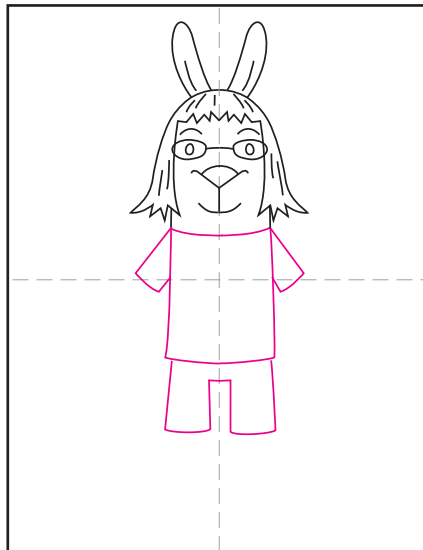

Draw Cece from El Deafo

1. Start with a simple head shape.

2. Add some hair on top.

3. Draw her facial features and glasses.

4. Add hair lines and ears.

5. Draw the shirt and shorts.

6. Add the two arms and hands.

7. Draw her legs and shoes.

8. Add her transmitter and cape.

9. Trace with a marker and color.