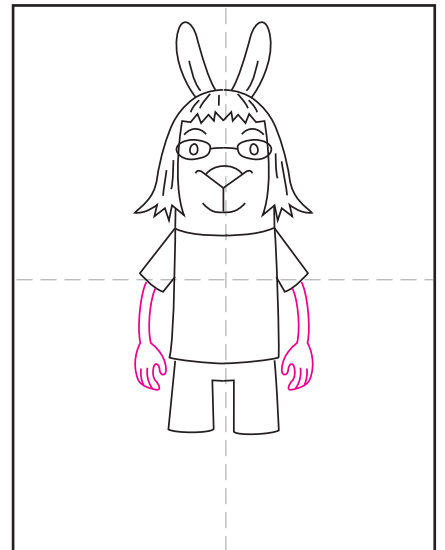

Draw Cece from El Deafo

1. Start with a simple head shape.

2. Add some hair on top.

3. Draw her facial features and glasses.

4. Add hair lines and ears.

5. Draw the shirt and shorts.

6. Add the two arms and hands.

7. Draw her legs and shoes.

8. Add her transmitter and cape.

9. Trace with a marker and color.