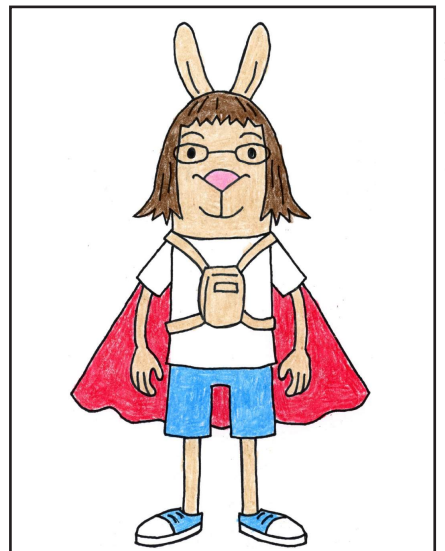

Draw Cece from El Deafo

1. Start with a simple head shape.

2. Add some hair on top.

3. Draw her facial features and glasses.

4. Add hair lines and ears.

5. Draw the shirt and shorts.

6. Add the two arms and hands.

7. Draw her legs and shoes.

8. Add her transmitter and cape.

9. Trace with a marker and color.