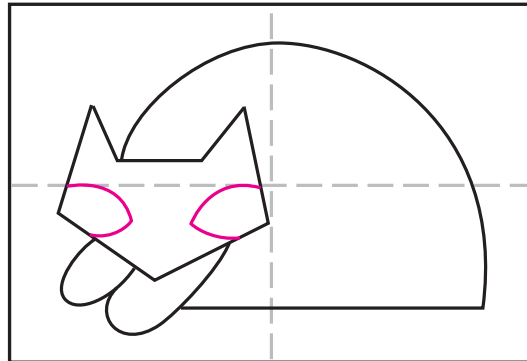

Draw a Romero Britto Cat

Draw a Romero Britto Cat

1. Draw the head.

2. Add the paws.

3. Draw the half circle body.

4. Add three curves

5. Start the two eyes.

6. Add circles inside and nose.

7. Trace the drawing with thick black marker.

8. Fill all the areas with marker color.

9. Add pattern lines on top.