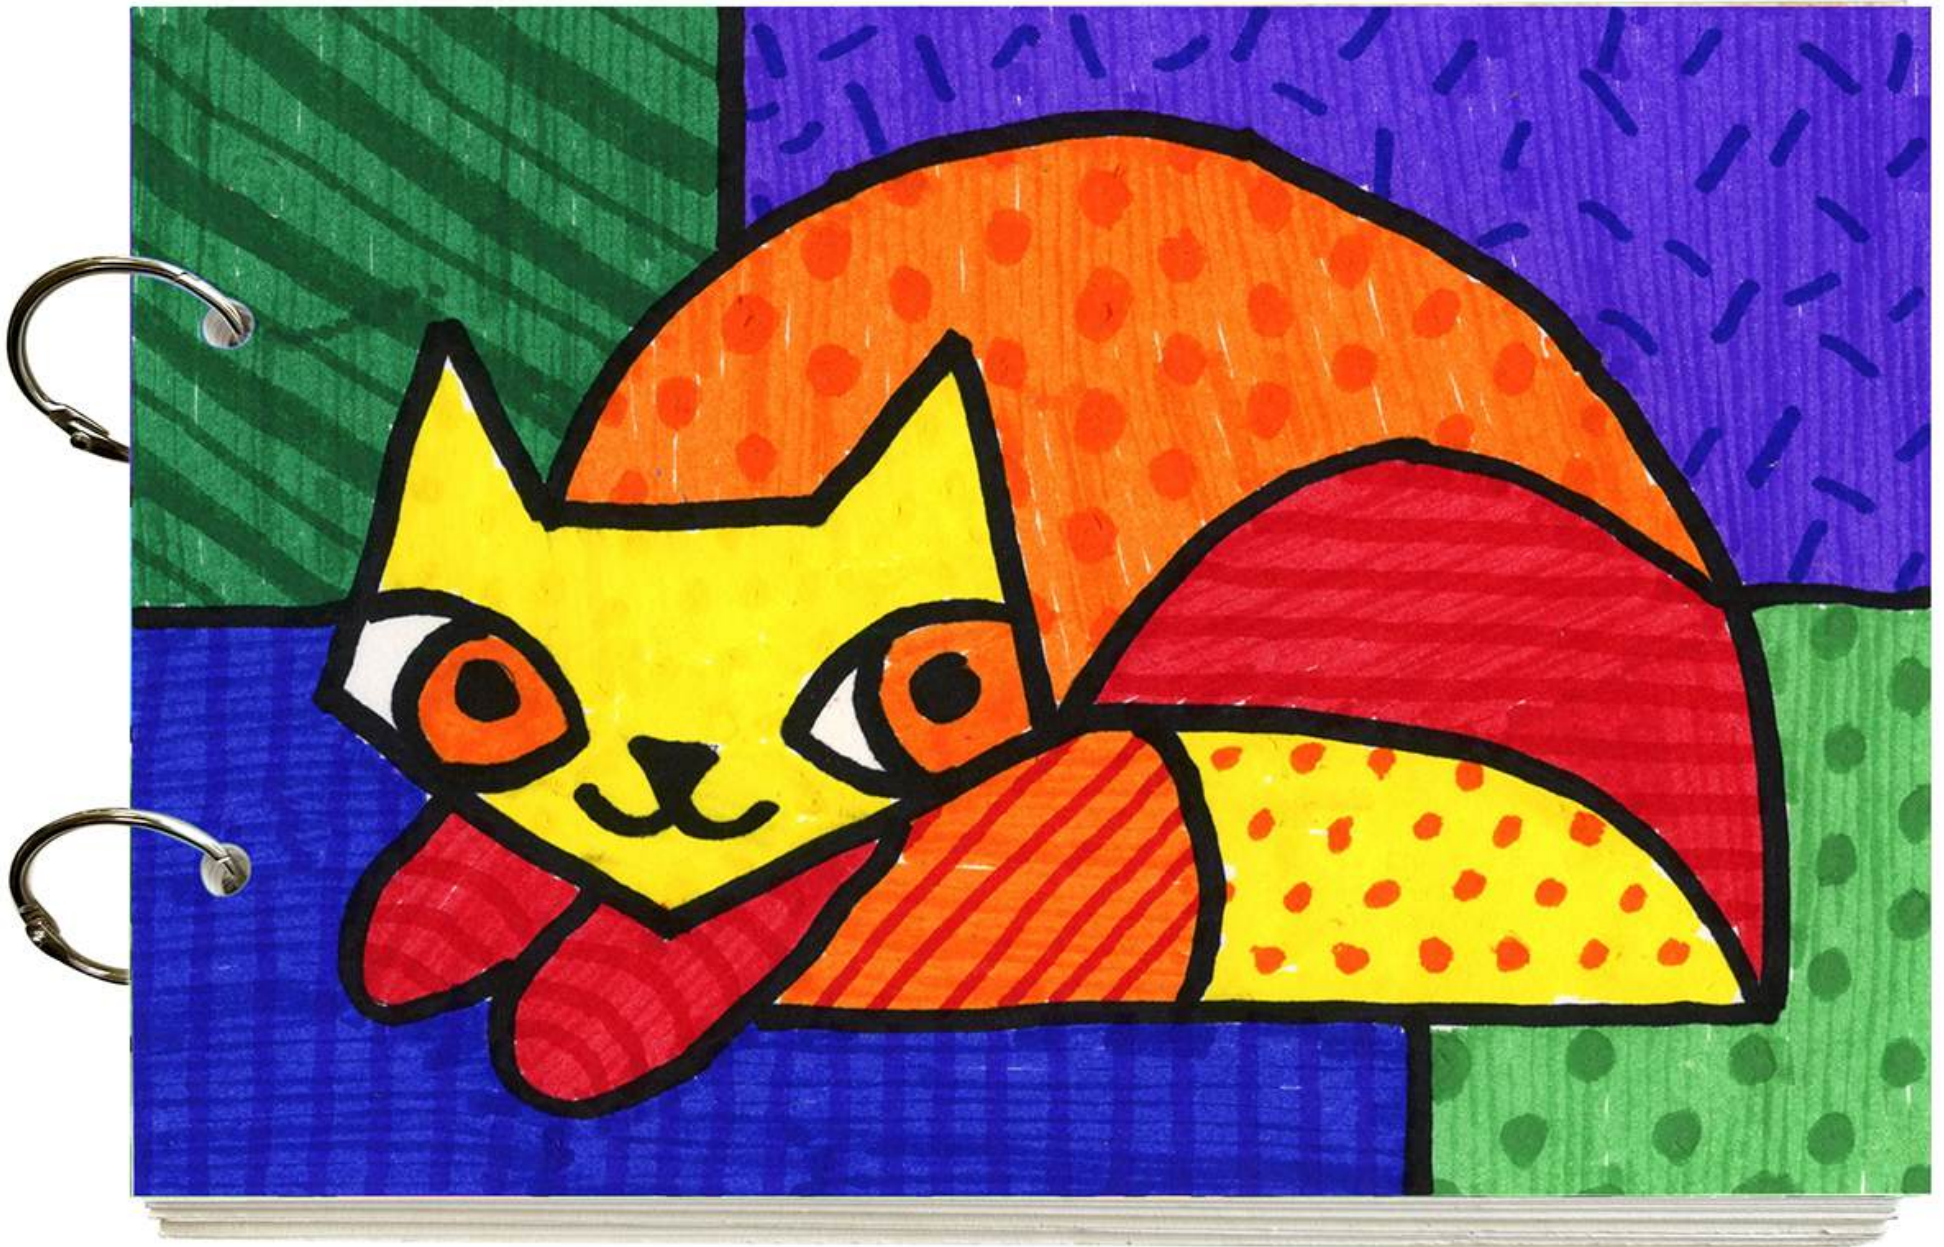

Draw a Romero Britto Cat

Draw a Romero Britto Cat

1. Draw the head.

2. Add the paws.

3. Draw the half circle body.

4. Add three curves

5. Start the two eyes.

6. Add circles inside and nose.

7. Trace the drawing with thick black marker.

8. Fill all the areas with marker color.

9. Add pattern lines on top.