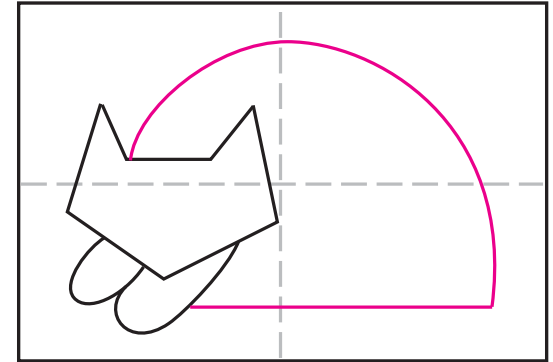

Draw a Romero Britto Cat

Draw a Romero Britto Cat

1. Draw the head.

2. Add the paws.

3. Draw the half circle body.

4. Add three curves

5. Start the two eyes.

6. Add circles inside and nose.

7. Trace the drawing with thick black marker.

8. Fill all the areas with marker color.

9. Add pattern lines on top.