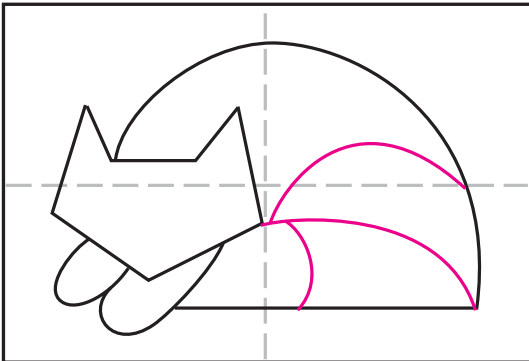

Draw a Romero Britto Cat

Draw a Romero Britto Cat

1. Draw the head.

2. Add the paws.

3. Draw the half circle body.

4. Add three curves

5. Start the two eyes.

6. Add circles inside and nose.

7. Trace the drawing with thick black marker.

8. Fill all the areas with marker color.

9. Add pattern lines on top.