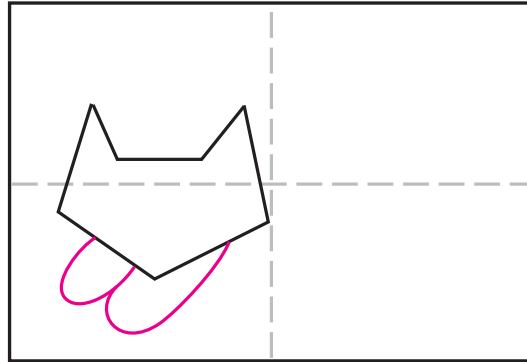

Draw a Romero Britto Cat

Draw a Romero Britto Cat

1. Draw the head.

2. Add the paws.

3. Draw the half circle body.

4. Add three curves

5. Start the two eyes.

6. Add circles inside and nose.

7. Trace the drawing with thick black marker.

8. Fill all the areas with marker color.

9. Add pattern lines on top.