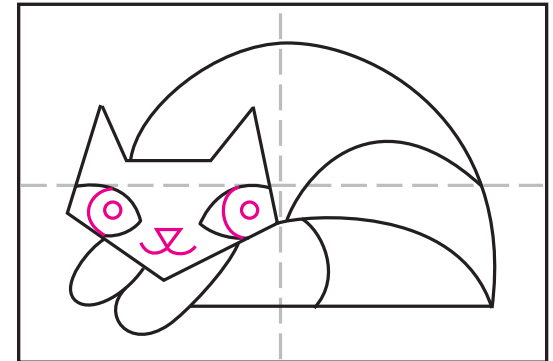

Draw a Romero Britto Cat

Draw a Romero Britto Cat

1. Draw the head.

2. Add the paws.

3. Draw the half circle body.

4. Add three curves

5. Start the two eyes.

6. Add circles inside and nose.

7. Trace the drawing with thick black marker.

8. Fill all the areas with marker color.

9. Add pattern lines on top.