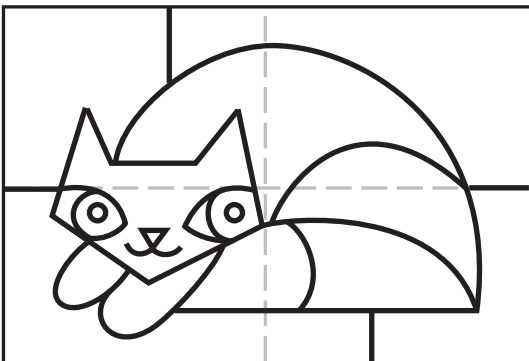

Draw a Romero Britto Cat

Draw a Romero Britto Cat

1. Draw the head.

2. Add the paws.

3. Draw the half circle body.

4. Add three curves

5. Start the two eyes.

6. Add circles inside and nose.

7. Trace the drawing with thick black marker.

8. Fill all the areas with marker color.

9. Add pattern lines on top.