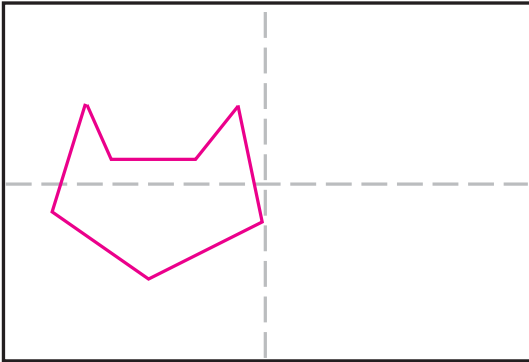

Draw a Romero Britto Cat

Draw a Romero Britto Cat

1. Draw the head.

2. Add the paws.

3. Draw the half circle body.

4. Add three curves

5. Start the two eyes.

6. Add circles inside and nose.

7. Trace the drawing with thick black marker.

8. Fill all the areas with marker color.

9. Add pattern lines on top.