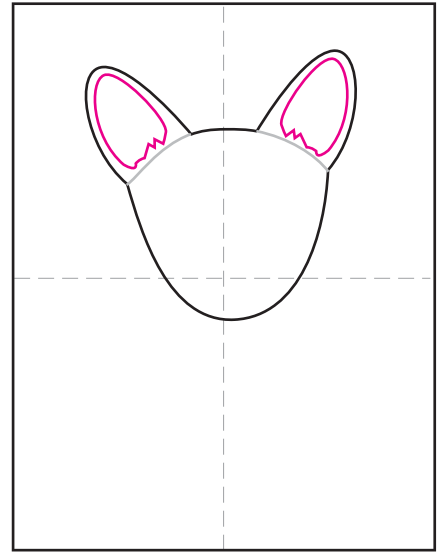

# Draw a Puppy

1. Draw a U shape for the head.

2. Add the two ears on the top.

3. Draw the inside ears, erase gray lines.

4. Add two eyes and a nose.

5. Draw two symmetrical front legs.

6. Add the belly and back legs.

7. Add nails on toes, and light fur lines.

8. Finish with grass line and clouds.

9. Trace with a marker and color.