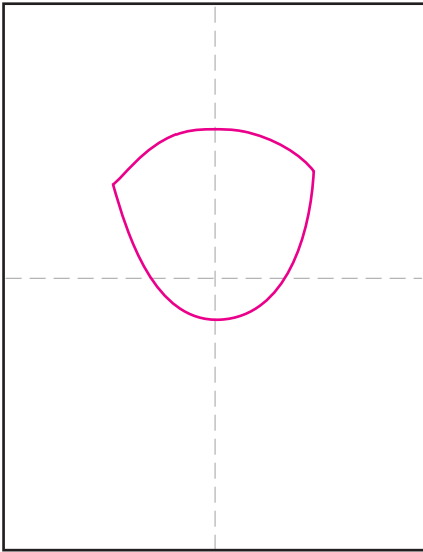

# Draw a Puppy

1. Draw a U shape for the head.

2. Add the two ears on the top.

3. Draw the inside ears, erase gray lines.

4. Add two eyes and a nose.

5. Draw two symmetrical front legs.

6. Add the belly and back legs.

7. Add nails on toes, and light fur lines.

8. Finish with grass line and clouds.

9. Trace with a marker and color.