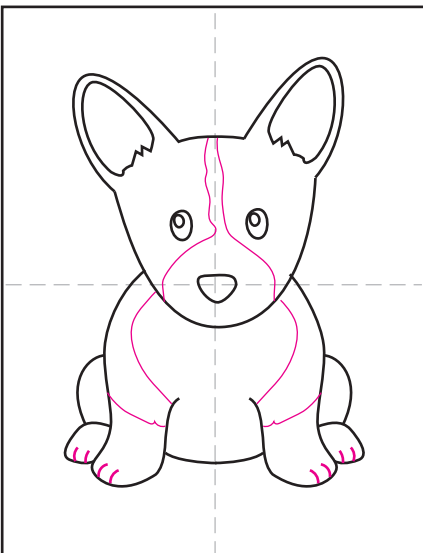

# Draw a Puppy

1. Draw a U shape for the head.

2. Add the two ears on the top.

3. Draw the inside ears, erase gray lines.

4. Add two eyes and a nose.

5. Draw two symmetrical front legs.

6. Add the belly and back legs.

7. Add nails on toes, and light fur lines.

8. Finish with grass line and clouds.

9. Trace with a marker and color.