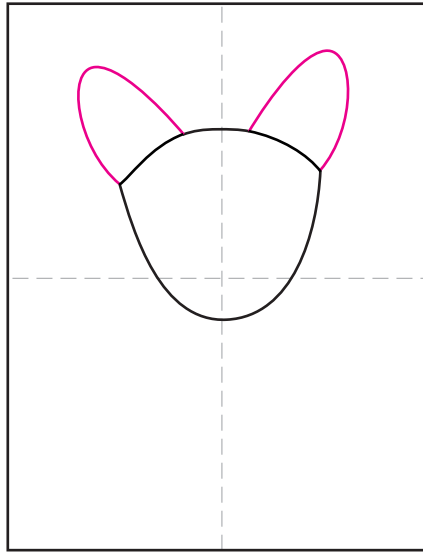

# Draw a Puppy

1. Draw a U shape for the head.

2. Add the two ears on the top.

3. Draw the inside ears, erase gray lines.

4. Add two eyes and a nose.

5. Draw two symmetrical front legs.

6. Add the belly and back legs.

7. Add nails on toes, and light fur lines.

8. Finish with grass line and clouds.

9. Trace with a marker and color.