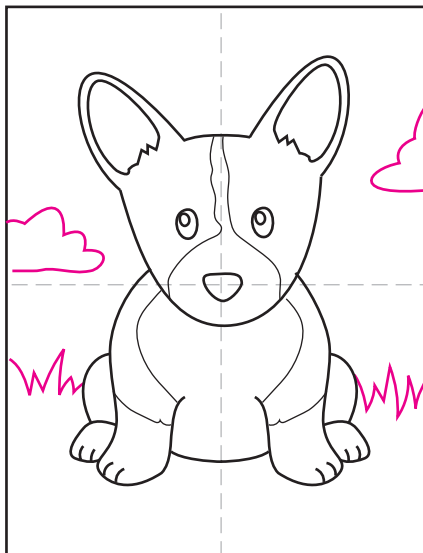

# Draw a Puppy

1. Draw a U shape for the head.

2. Add the two ears on the top.

3. Draw the inside ears, erase gray lines.

4. Add two eyes and a nose.

5. Draw two symmetrical front legs.

6. Add the belly and back legs.

7. Add nails on toes, and light fur lines.

8. Finish with grass line and clouds.

9. Trace with a marker and color.