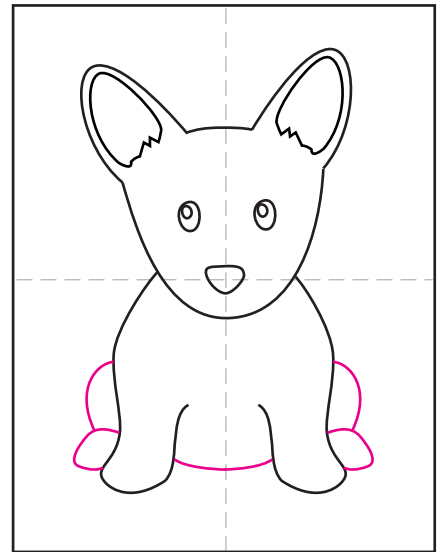

# Draw a Puppy

1. Draw a U shape for the head.

2. Add the two ears on the top.

3. Draw the inside ears, erase gray lines.

4. Add two eyes and a nose.

5. Draw two symmetrical front legs.

6. Add the belly and back legs.

7. Add nails on toes, and light fur lines.

8. Finish with grass line and clouds.

9. Trace with a marker and color.