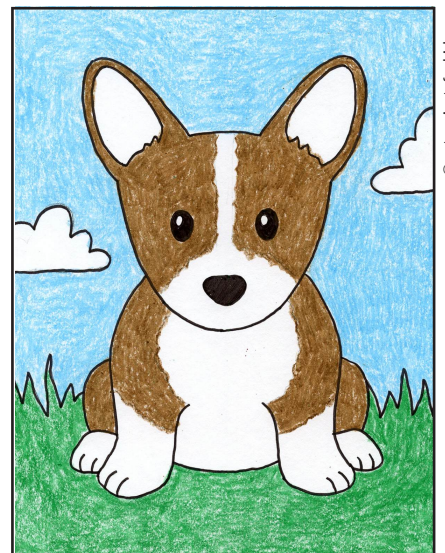

# Draw a Puppy

1. Draw a U shape for the head.

2. Add the two ears on the top.

3. Draw the inside ears, erase gray lines.

4. Add two eyes and a nose.

5. Draw two symmetrical front legs.

6. Add the belly and back legs.

7. Add nails on toes, and light fur lines.

8. Finish with grass line and clouds.

9. Trace with a marker and color.