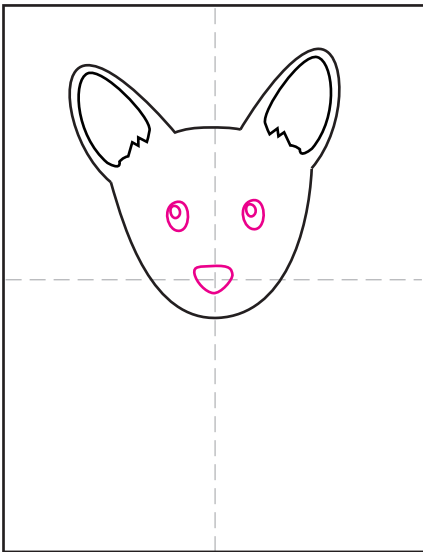

# Draw a Puppy

1. Draw a U shape for the head.

2. Add the two ears on the top.

3. Draw the inside ears, erase gray lines.

4. Add two eyes and a nose.

5. Draw two symmetrical front legs.

6. Add the belly and back legs.

7. Add nails on toes, and light fur lines.

8. Finish with grass line and clouds.

9. Trace with a marker and color.