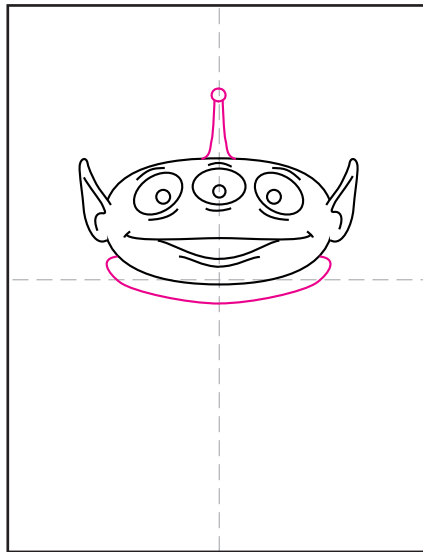

Draw the Alien from Toy Story

1. Draw a wide oval for the head.

2. Add the mouth and lip line.

3. Draw the three eyes,

4. Add two pointy ears.

5. Draw the antennae and collar.

6. Start the top of the suit.

7. Add the bottom pant legs and shoes.

8. Draw the two arms.

9. Trace with a marker and color.

Alien from Toy Story