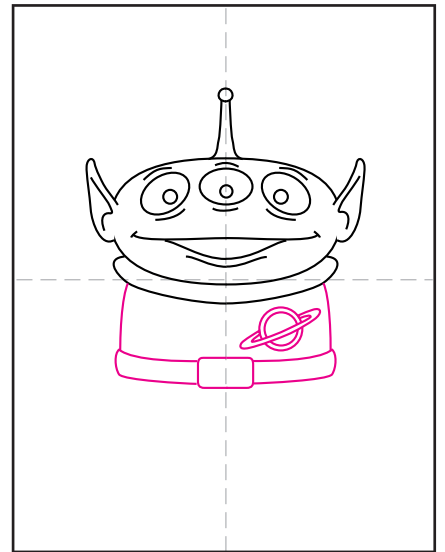

Draw the Alien from Toy Story

1. Draw a wide oval for the head.

2. Add the mouth and lip line.

3. Draw the three eyes,

4. Add two pointy ears.

5. Draw the antennae and collar.

6. Start the top of the suit.

7. Add the bottom pant legs and shoes.

8. Draw the two arms.

9. Trace with a marker and color.

Alien from Toy Story