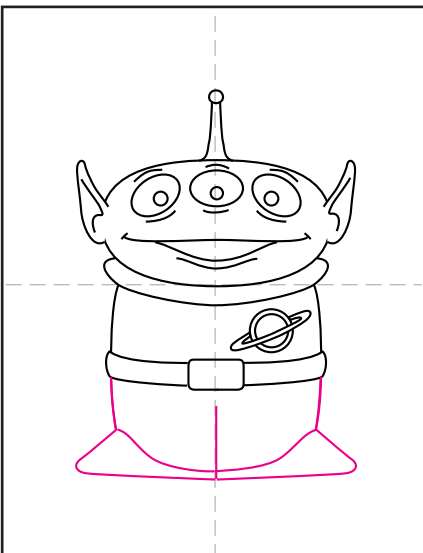

Draw the Alien from Toy Story

1. Draw a wide oval for the head.

2. Add the mouth and lip line.

3. Draw the three eyes,

4. Add two pointy ears.

5. Draw the antennae and collar.

6. Start the top of the suit.

7. Add the bottom pant legs and shoes.

8. Draw the two arms.

9. Trace with a marker and color.

Alien from Toy Story