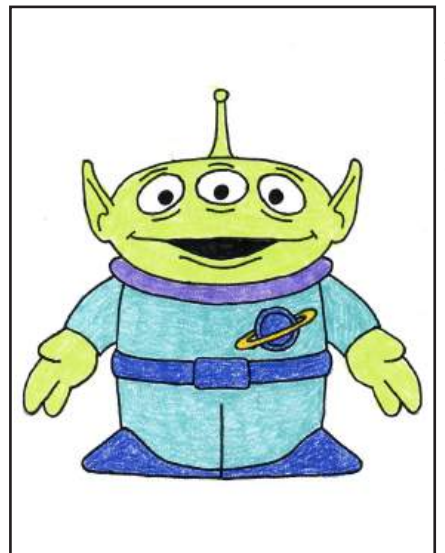

Draw the Alien from Toy Story

1. Draw a wide oval for the head.

2. Add the mouth and lip line.

3. Draw the three eyes,

4. Add two pointy ears.

5. Draw the antennae and collar.

6. Start the top of the suit.

7. Add the bottom pant legs and shoes.

8. Draw the two arms.

9. Trace with a marker and color.

Alien from Toy Story