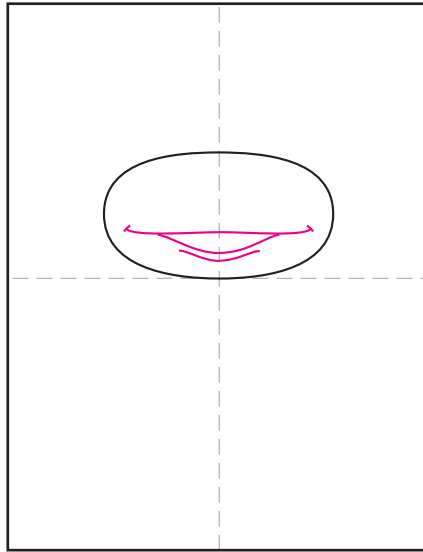

Draw the Alien from Toy Story

1. Draw a wide oval for the head.

2. Add the mouth and lip line.

3. Draw the three eyes,

4. Add two pointy ears.

5. Draw the antennae and collar.

6. Start the top of the suit.

7. Add the bottom pant legs and shoes.

8. Draw the two arms.

9. Trace with a marker and color.

Alien from Toy Story