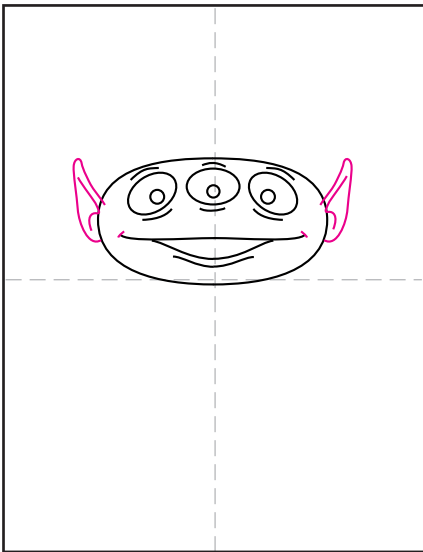

Draw the Alien from Toy Story

1. Draw a wide oval for the head.

2. Add the mouth and lip line.

3. Draw the three eyes,

4. Add two pointy ears.

5. Draw the antennae and collar.

6. Start the top of the suit.

7. Add the bottom pant legs and shoes.

8. Draw the two arms.

9. Trace with a marker and color.

Alien from Toy Story