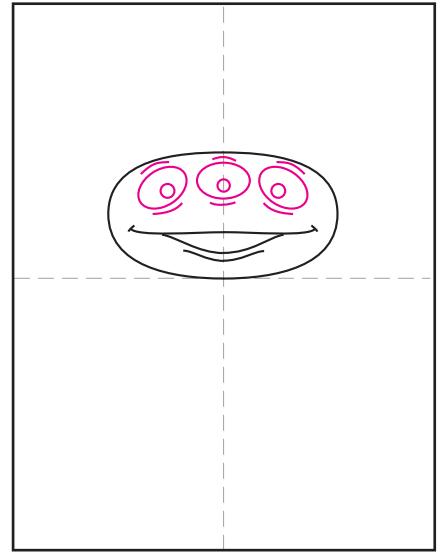

Draw the Alien from Toy Story

1. Draw a wide oval for the head.

2. Add the mouth and lip line.

3. Draw the three eyes,

4. Add two pointy ears.

5. Draw the antennae and collar.

6. Start the top of the suit.

7. Add the bottom pant legs and shoes.

8. Draw the two arms.

9. Trace with a marker and color.

Alien from Toy Story