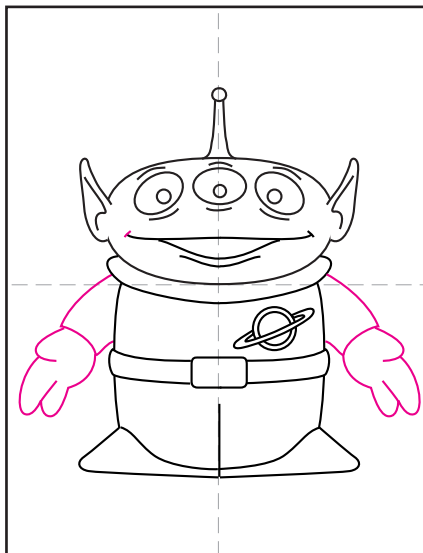

Draw the Alien from Toy Story

1. Draw a wide oval for the head.

2. Add the mouth and lip line.

3. Draw the three eyes,

4. Add two pointy ears.

5. Draw the antennae and collar.

6. Start the top of the suit.

7. Add the bottom pant legs and shoes.

8. Draw the two arms.

9. Trace with a marker and color.

Alien from Toy Story